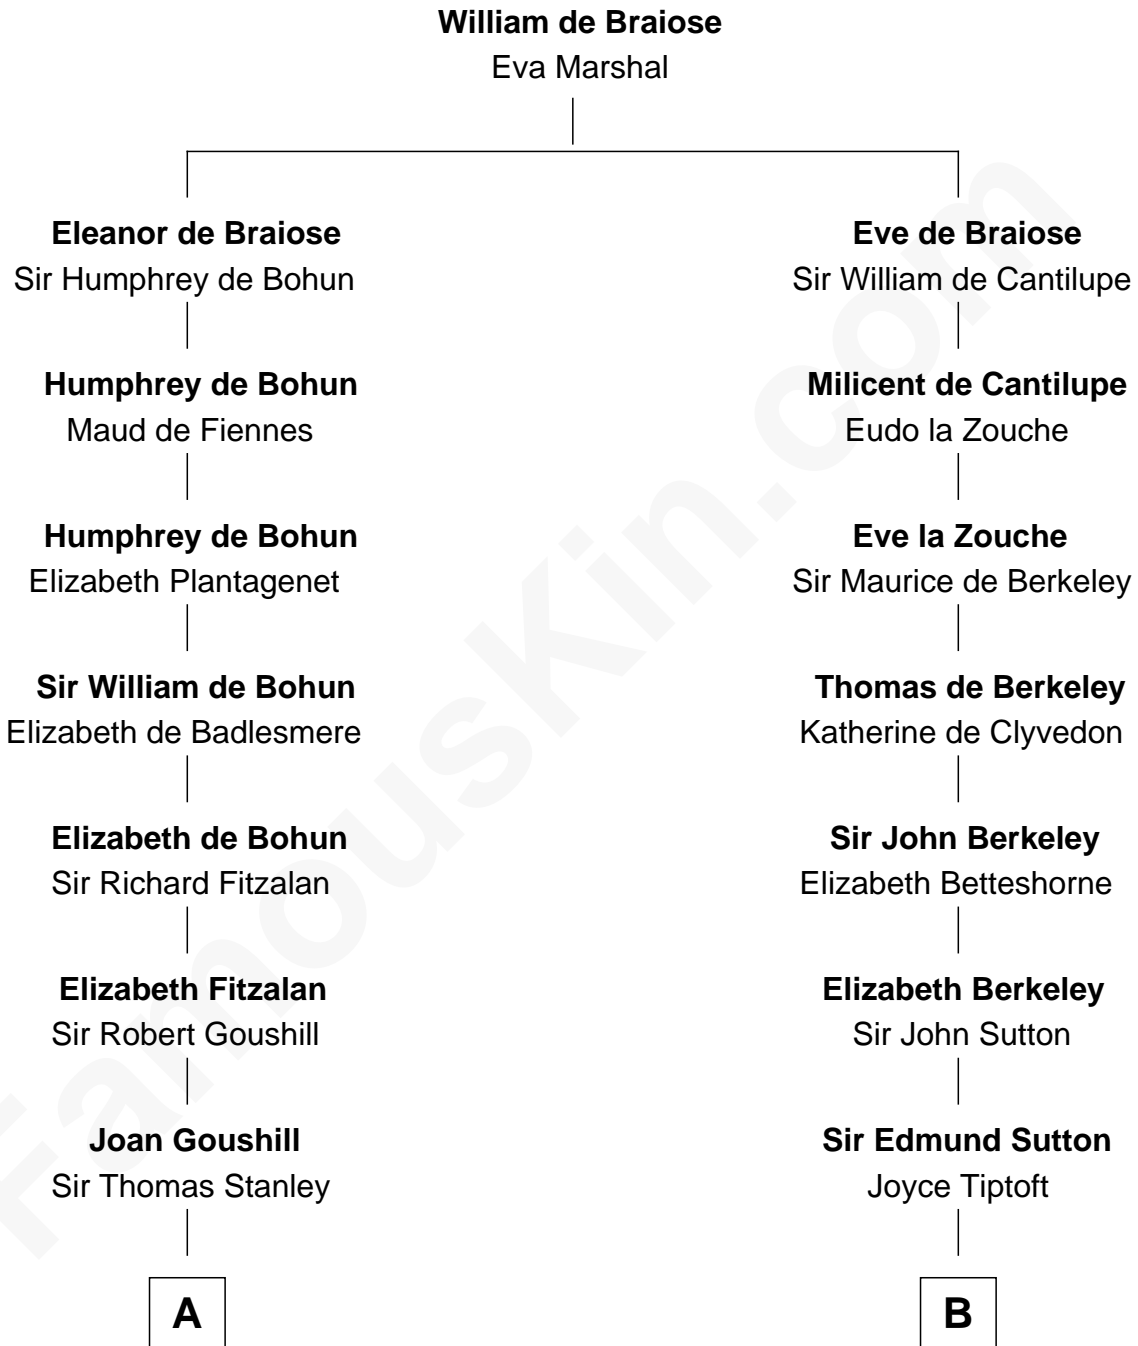

FamousKin.com Relationship Chart of

Thomas Sim Lee

2nd and 7th Governor of Maryland

17th cousin 2 times removed of

John Brown

American Abolitionist

C

Ruth Humphrey

Gideon Mills

Ruth Mills

Owen Brown

John Brown

American Abolitionist

FamousKin.com