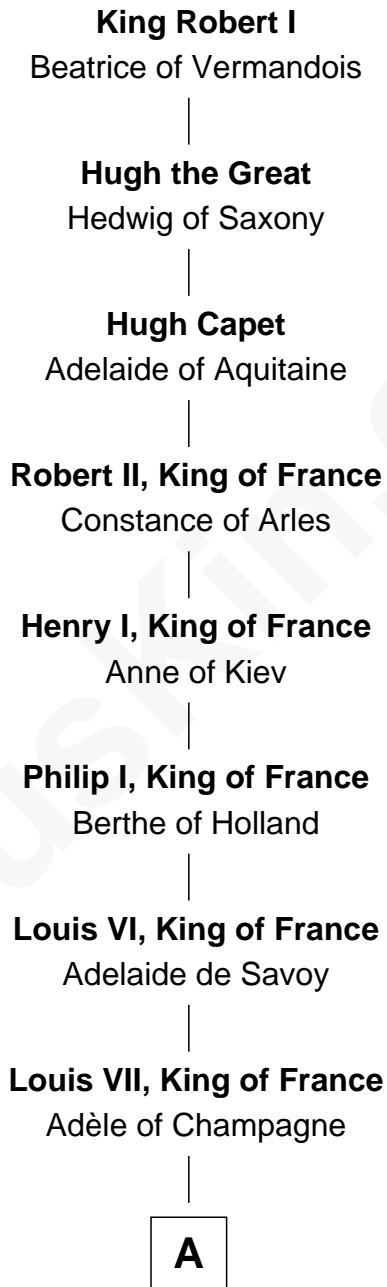

FamousKin.com Relationship Chart of

Thomas Sim Lee

2nd and 7th Governor of Maryland

25th Great-grandson of

King Robert I

King of France

A

Philip II Auguste, King of France