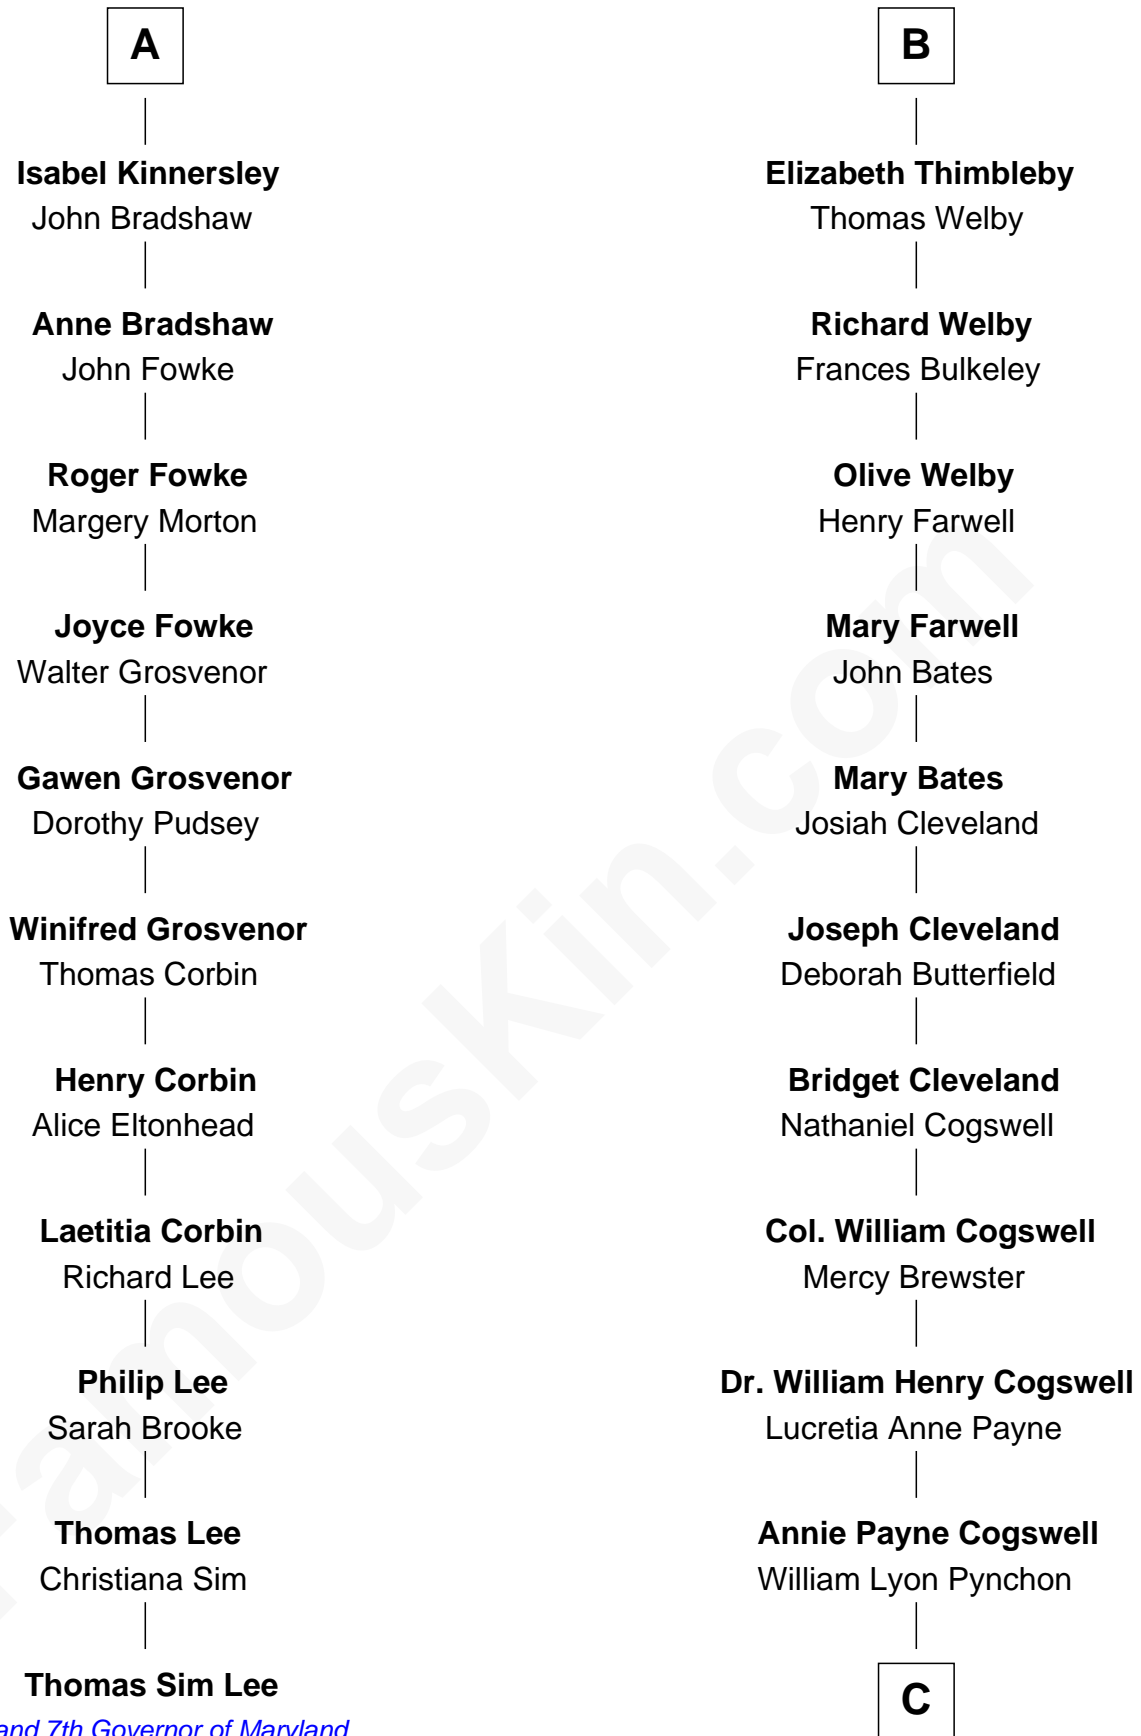

FamousKin.com Relationship Chart of

Thomas Sim Lee

2nd and 7th Governor of Maryland

17th cousin 2 times removed of

Thomas Pynchon

American Novelist

C

William Henry Chichele Pynchon

Carrie Susan Moyses

Thomas Ruggles Pynchon

Catherine Frances Bennett

Thomas Pynchon

Novelist

FamousKin.com