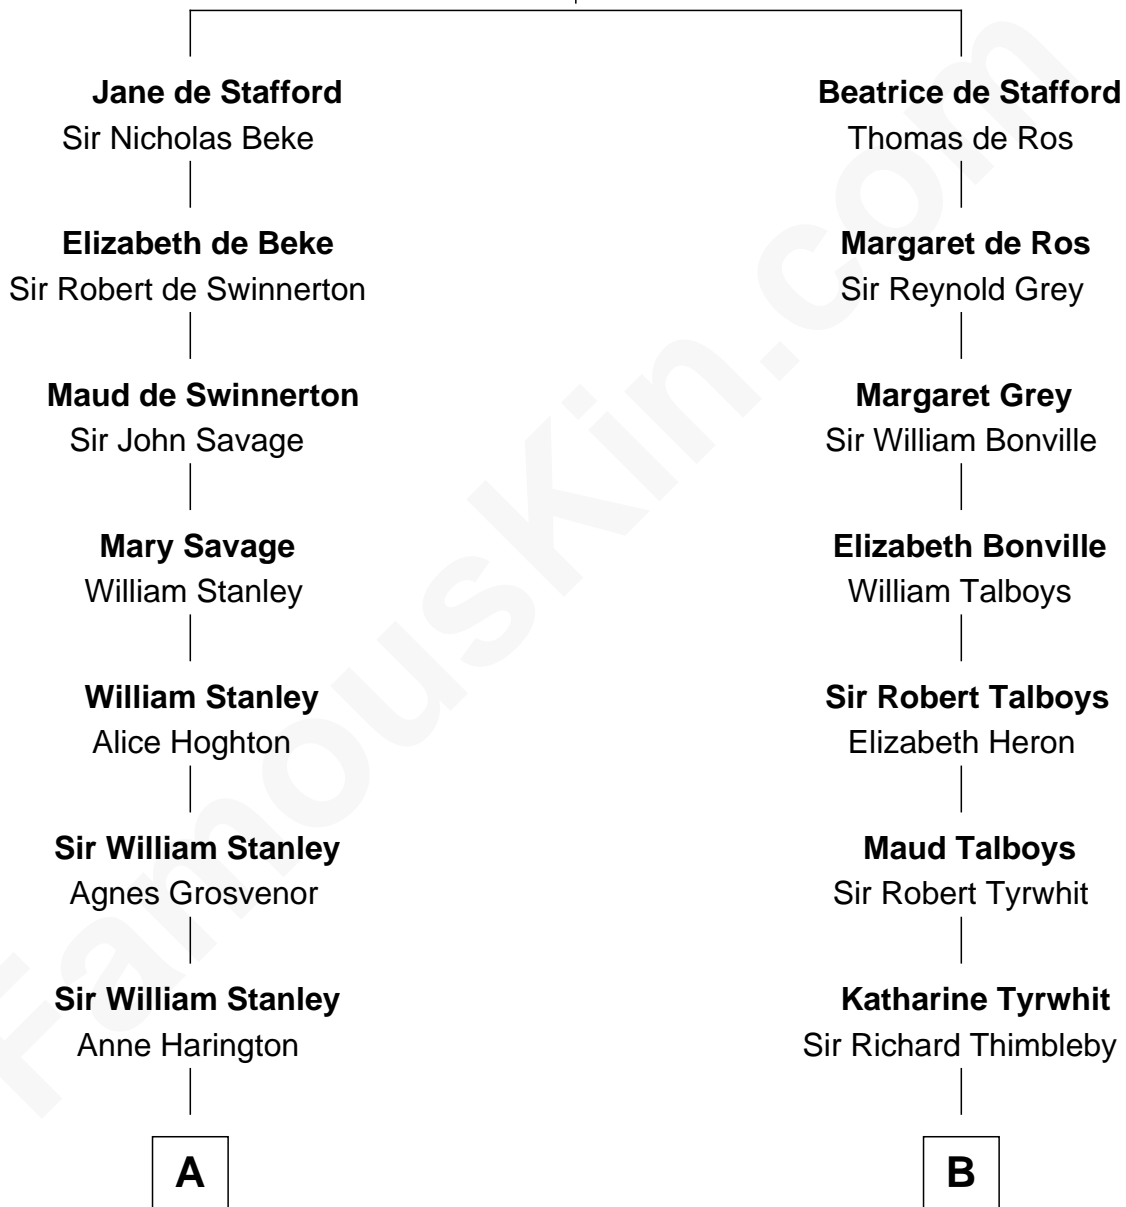

Ralph de Stafford

with wife
Katherine de Hastang

with wife
Margaret de Audley