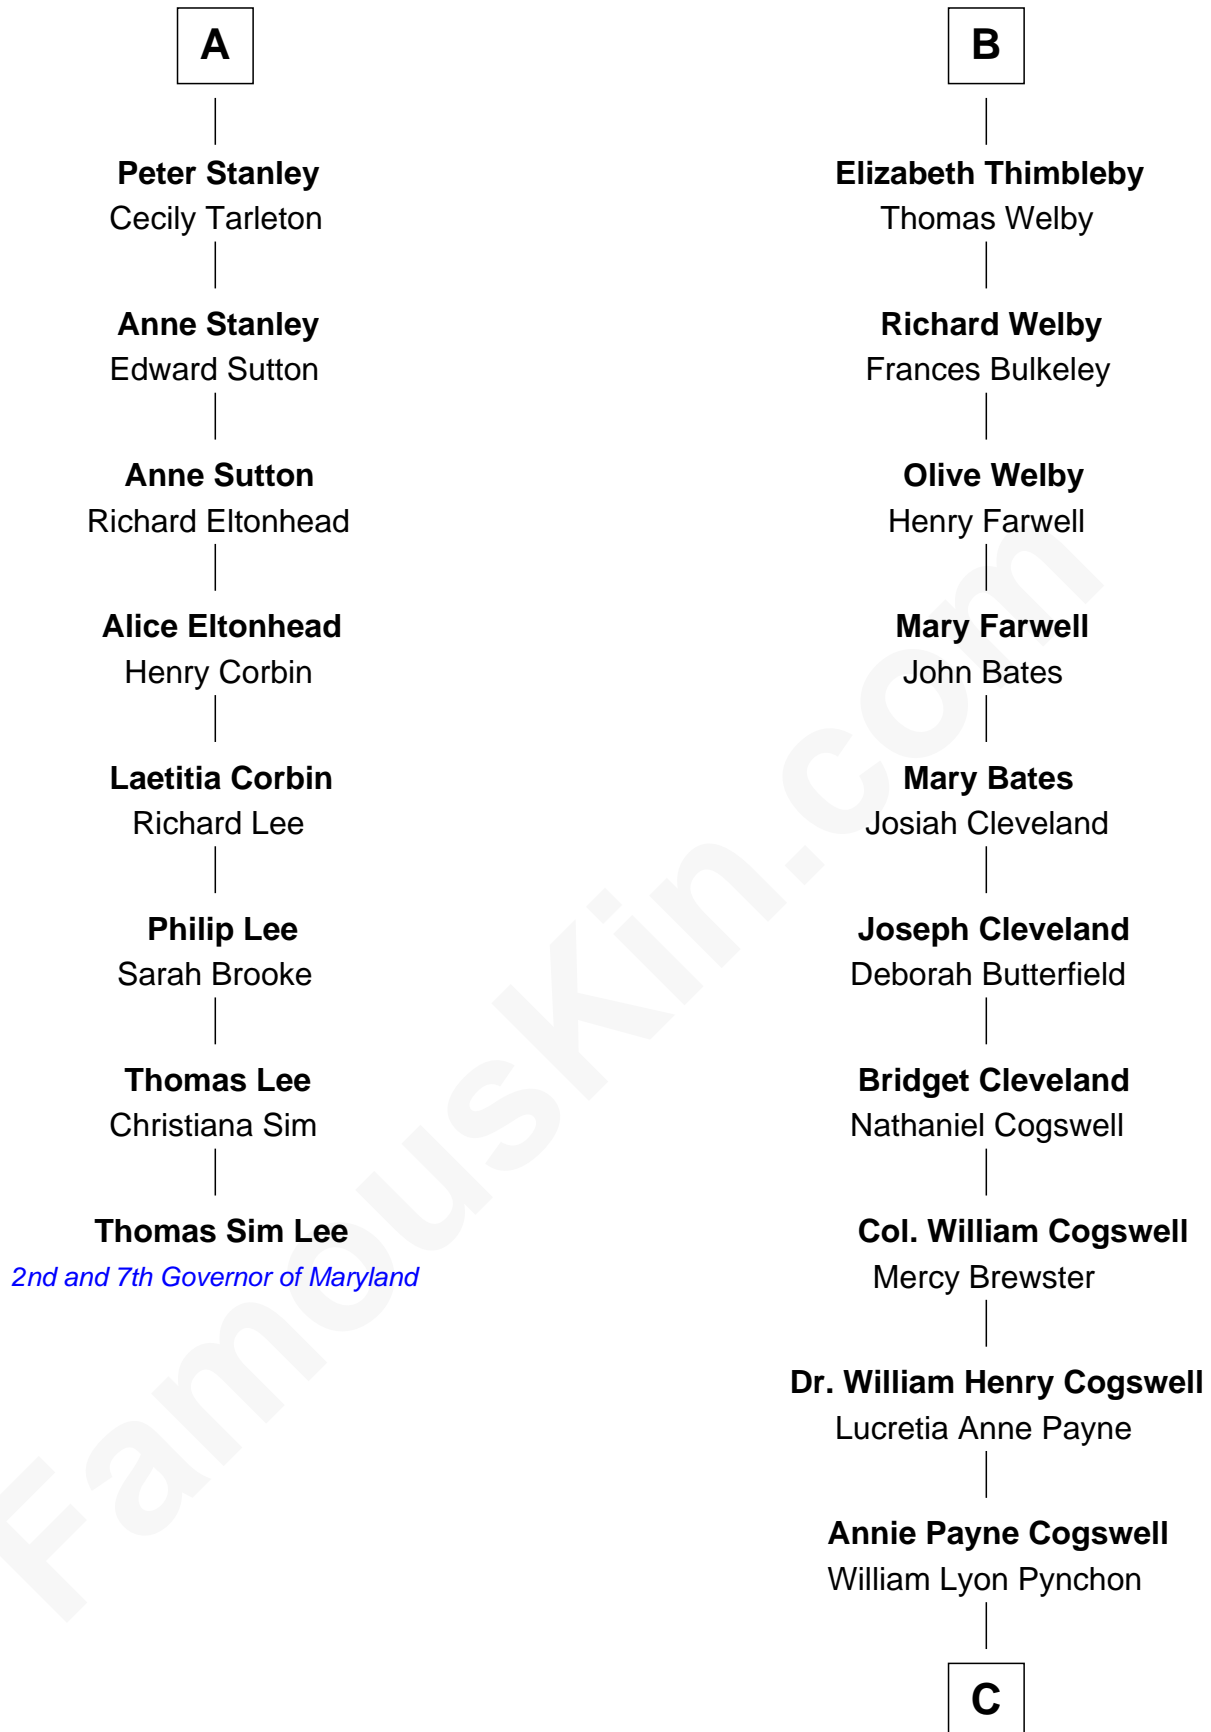

FamousKin.com

Relationship Chart of

Thomas Sim Lee

2nd and 7th Governor of Maryland

14th cousin 5 times removed of

Thomas Pynchon

American Novelist

Ralph de Stafford

with wife
Katherine de Hastang

with wife
Margaret de Audley

C

William Henry Chichele Pynchon

Carrie Susan Moyses

Thomas Ruggles Pynchon

Catherine Frances Bennett

Thomas Pynchon