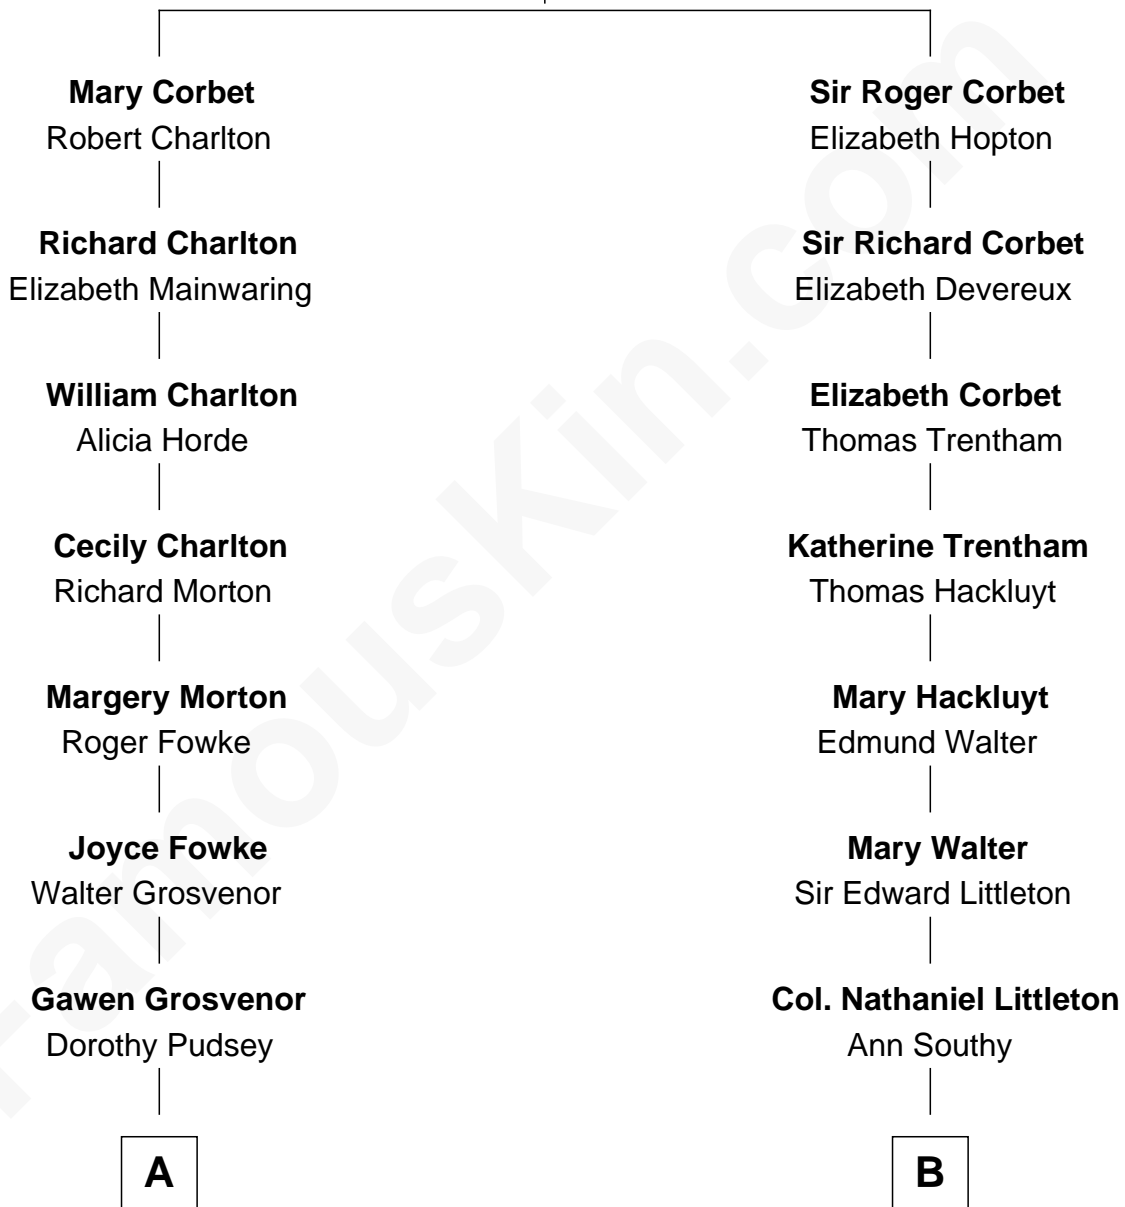

FamousKin.com Relationship Chart of

Thomas Sim Lee

2nd and 7th Governor of Maryland

12th cousin 5 times removed of

Paget Brewster

TV Actress

Sir Robert Corbet

Margaret - - - - -

Paget Brewster photo by [Jonathan Reilly](#) (CC BY-SA 2.0)