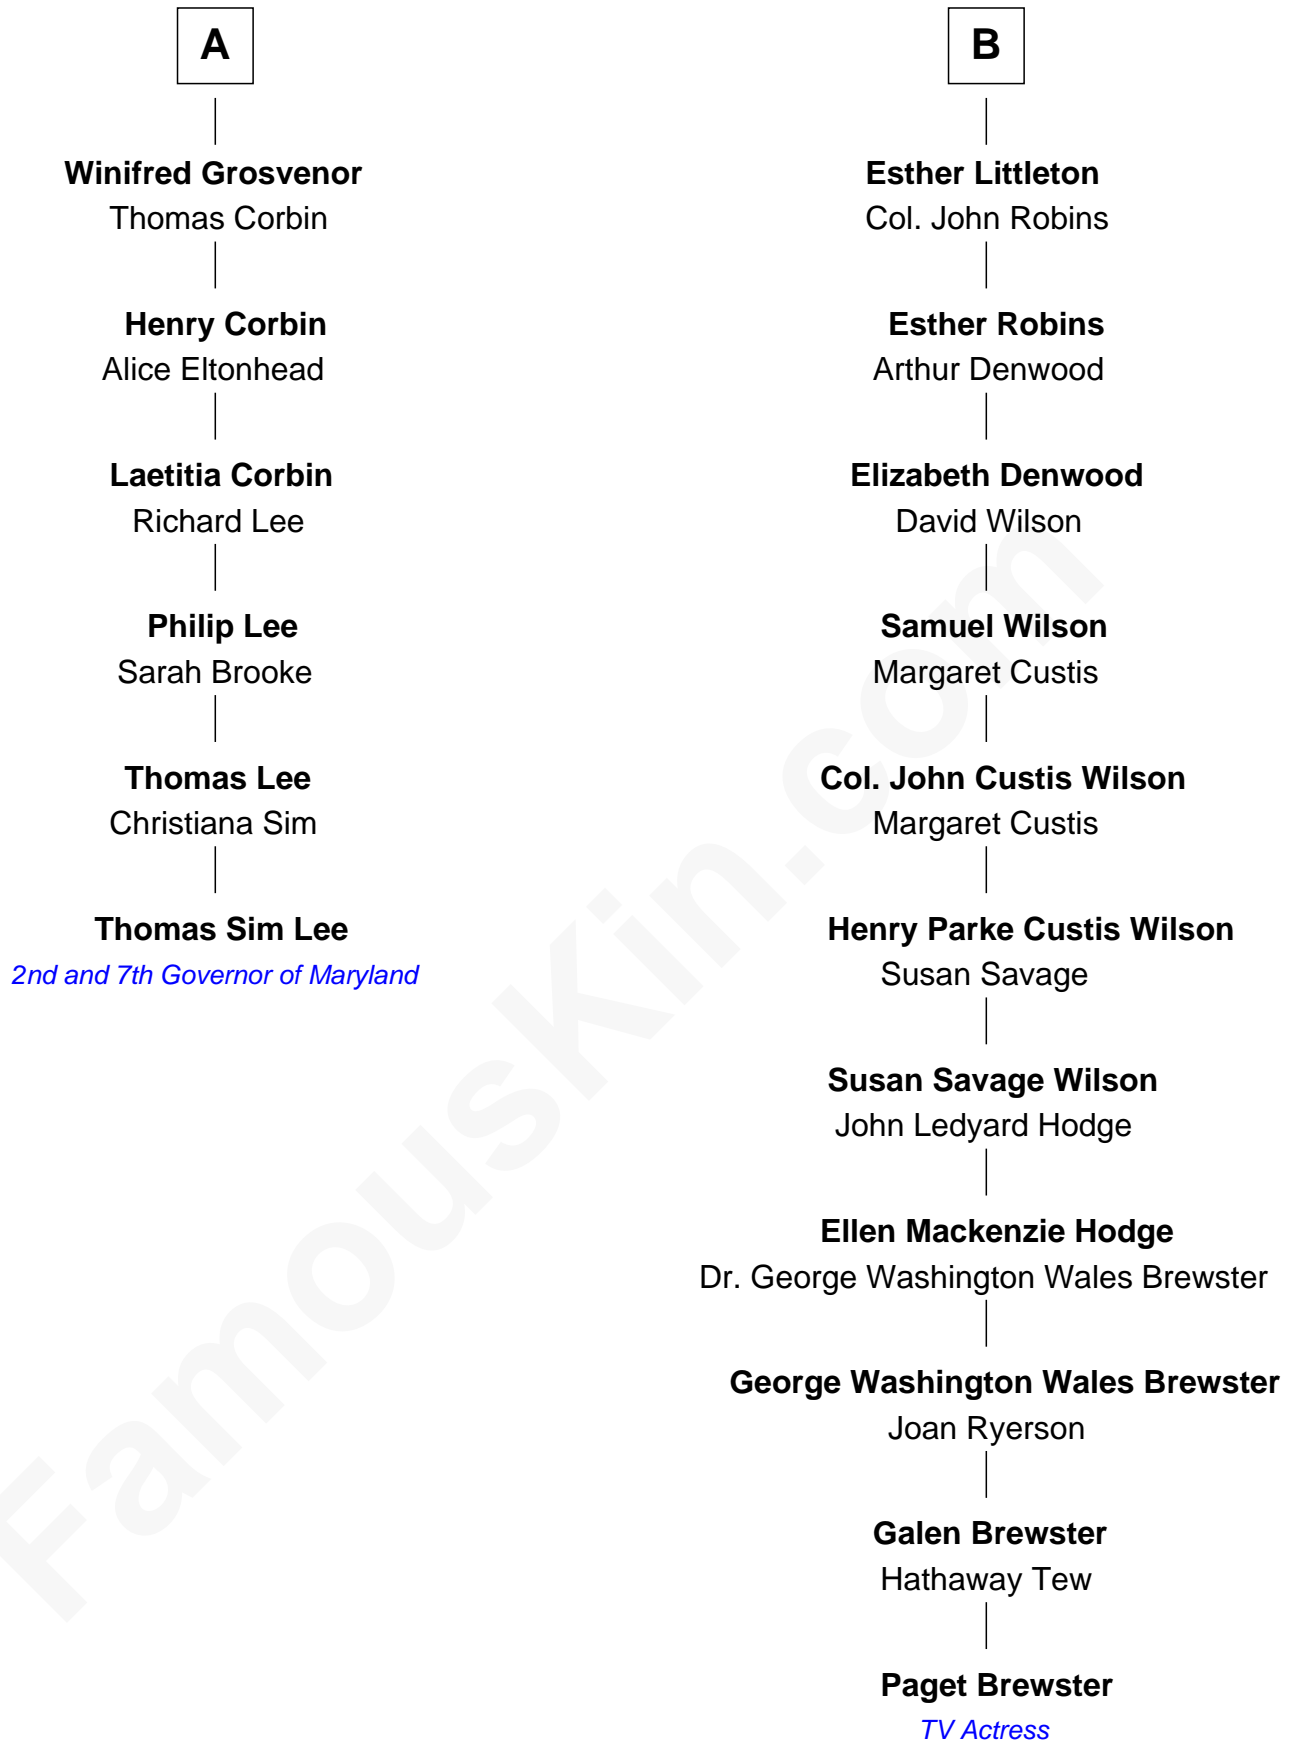

FamousKin.com Relationship Chart of

Thomas Sim Lee

2nd and 7th Governor of Maryland

12th cousin 5 times removed of

Paget Brewster

TV Actress

Sir Robert Corbet

Margaret - - - - -

Paget Brewster photo by [Jonathan Reilly](#) (CC BY-SA 2.0)