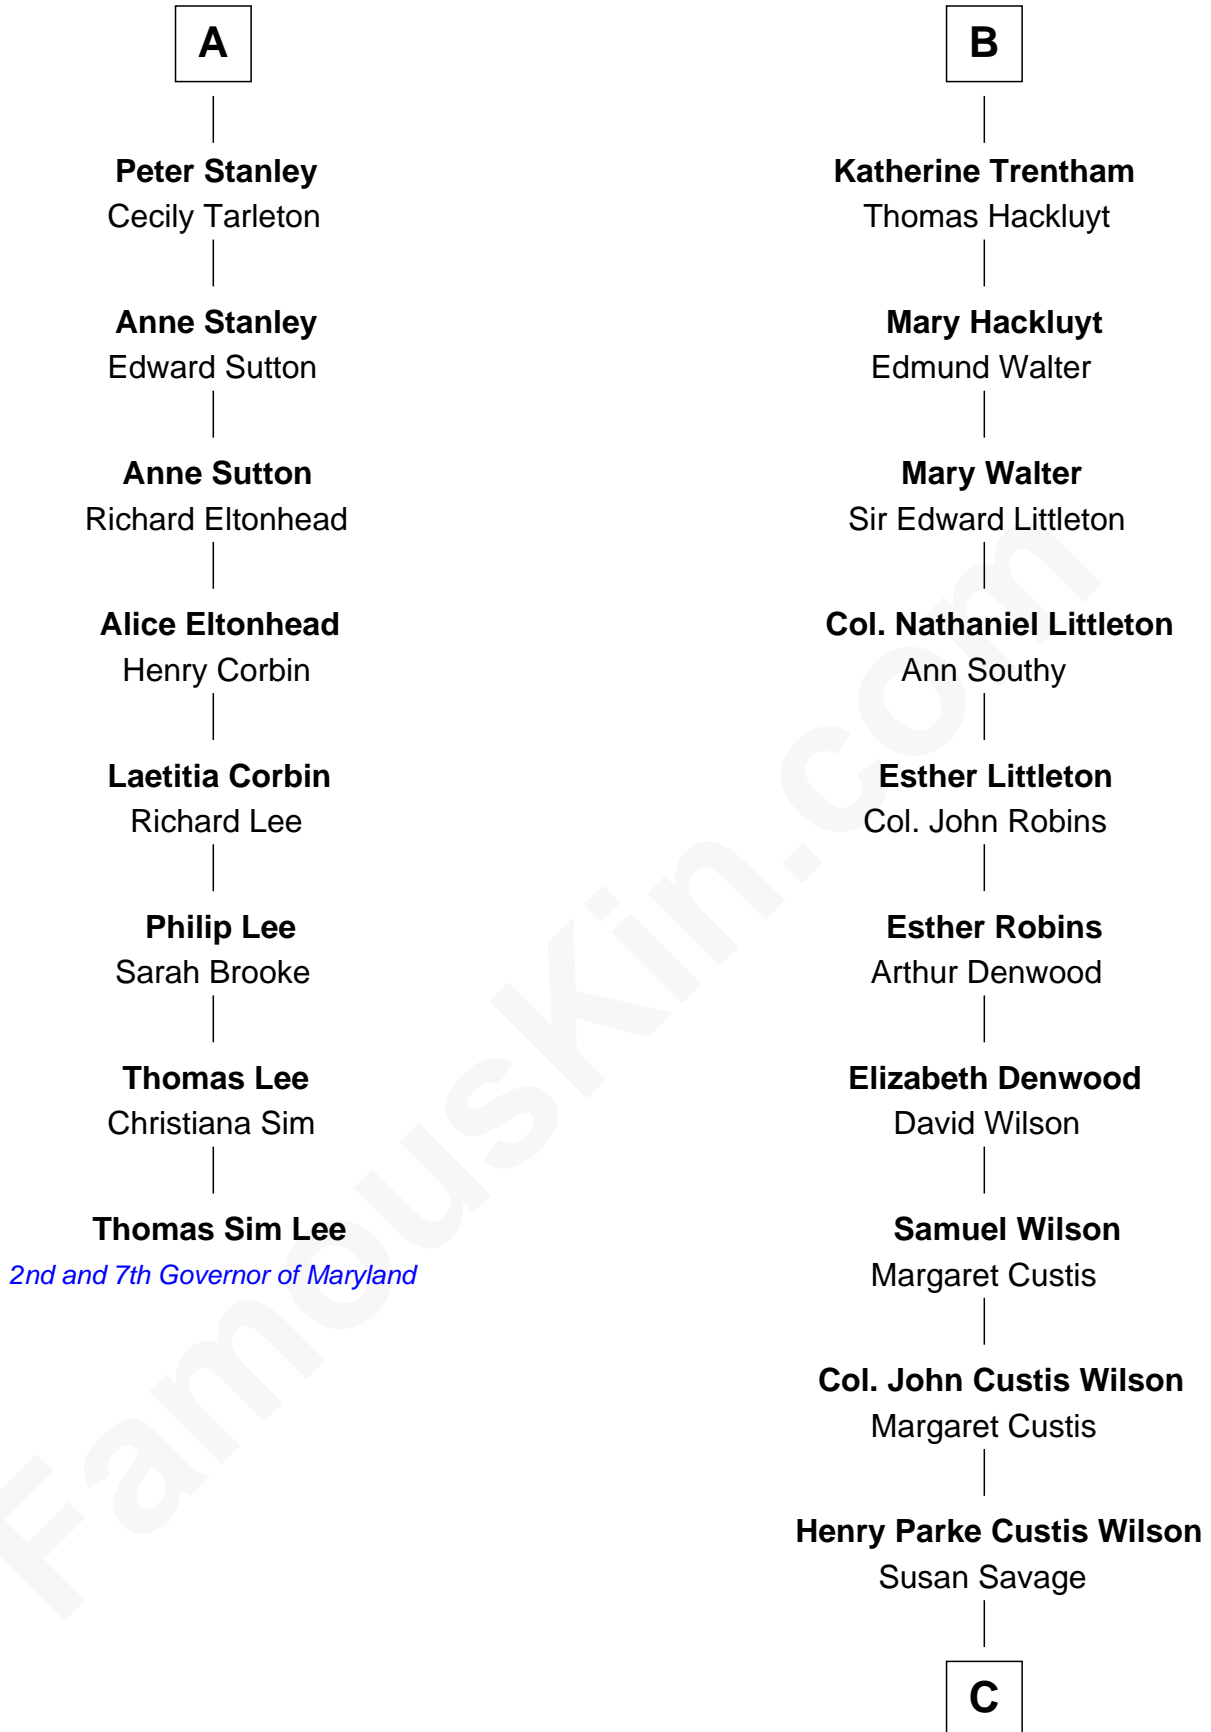

FamousKin.com Relationship Chart of

Thomas Sim Lee

2nd and 7th Governor of Maryland

14th cousin 7 times removed of

Paget Brewster

TV Actress

C

Susan Savage Wilson

John Ledyard Hodge

Ellen Mackenzie Hodge

Dr. George Washington Wales Brewster

George Washington Wales Brewster

Joan Ryerson

Galen Brewster

Hathaway Tew

Paget Brewster