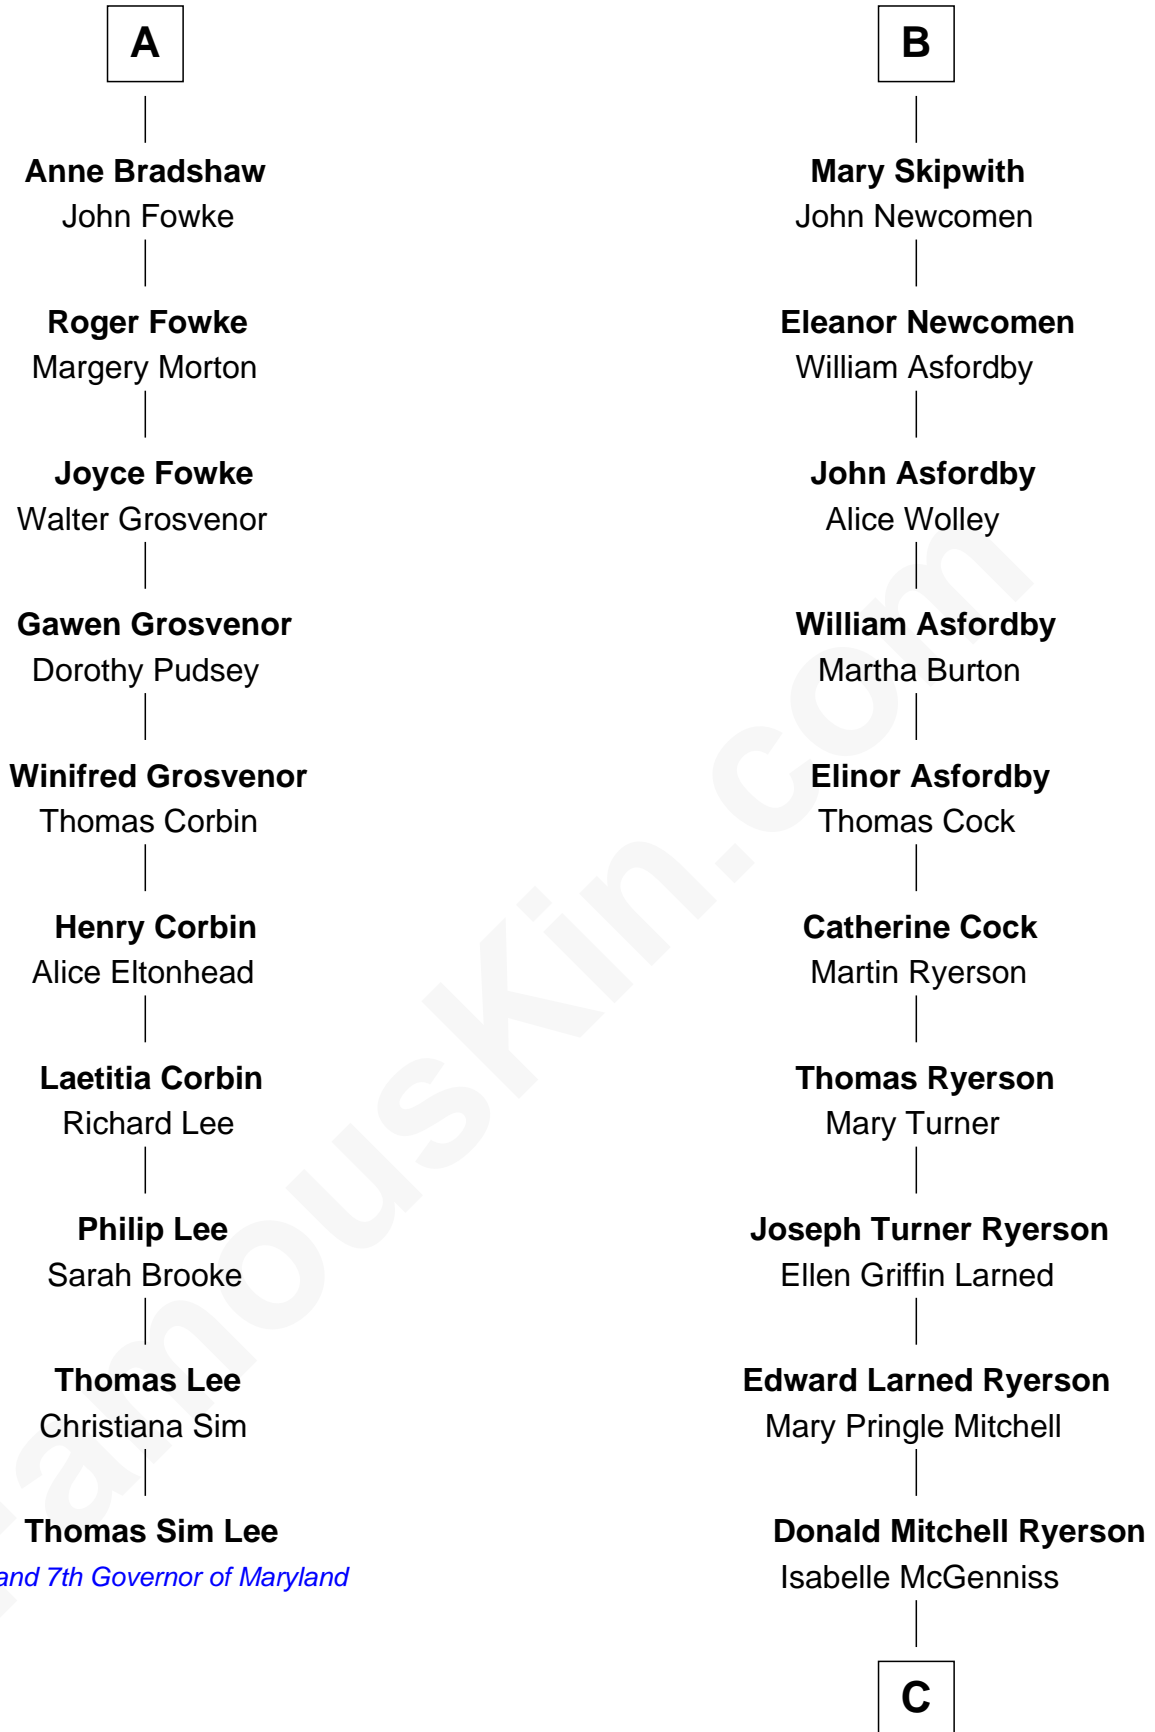

Margery de Welles

Stephen le Scrope

Maude le Scrope

Sir Baldwin Freville

Joyce Freville

Sir Roger Aston

Sir Robert Aston

Isabel Brereton

Eleanor de Mowbray

Eudo de Welles

Maud de Greystoke

Sir Lionel de Welles

Joan de Waterton

Margaret de Welles

Sir Thomas Dymoke

Sir Lionel Dymoke

Joanna Griffith

Alice Dymoke

Sir William Skipwith

John Skipwith

Eleanor Kingston

B

C

Joan Ryerson

George Washington Wales Brewster

Galen Brewster

Hathaway Tew

Paget Brewster

TV Actress

FamousKin.com