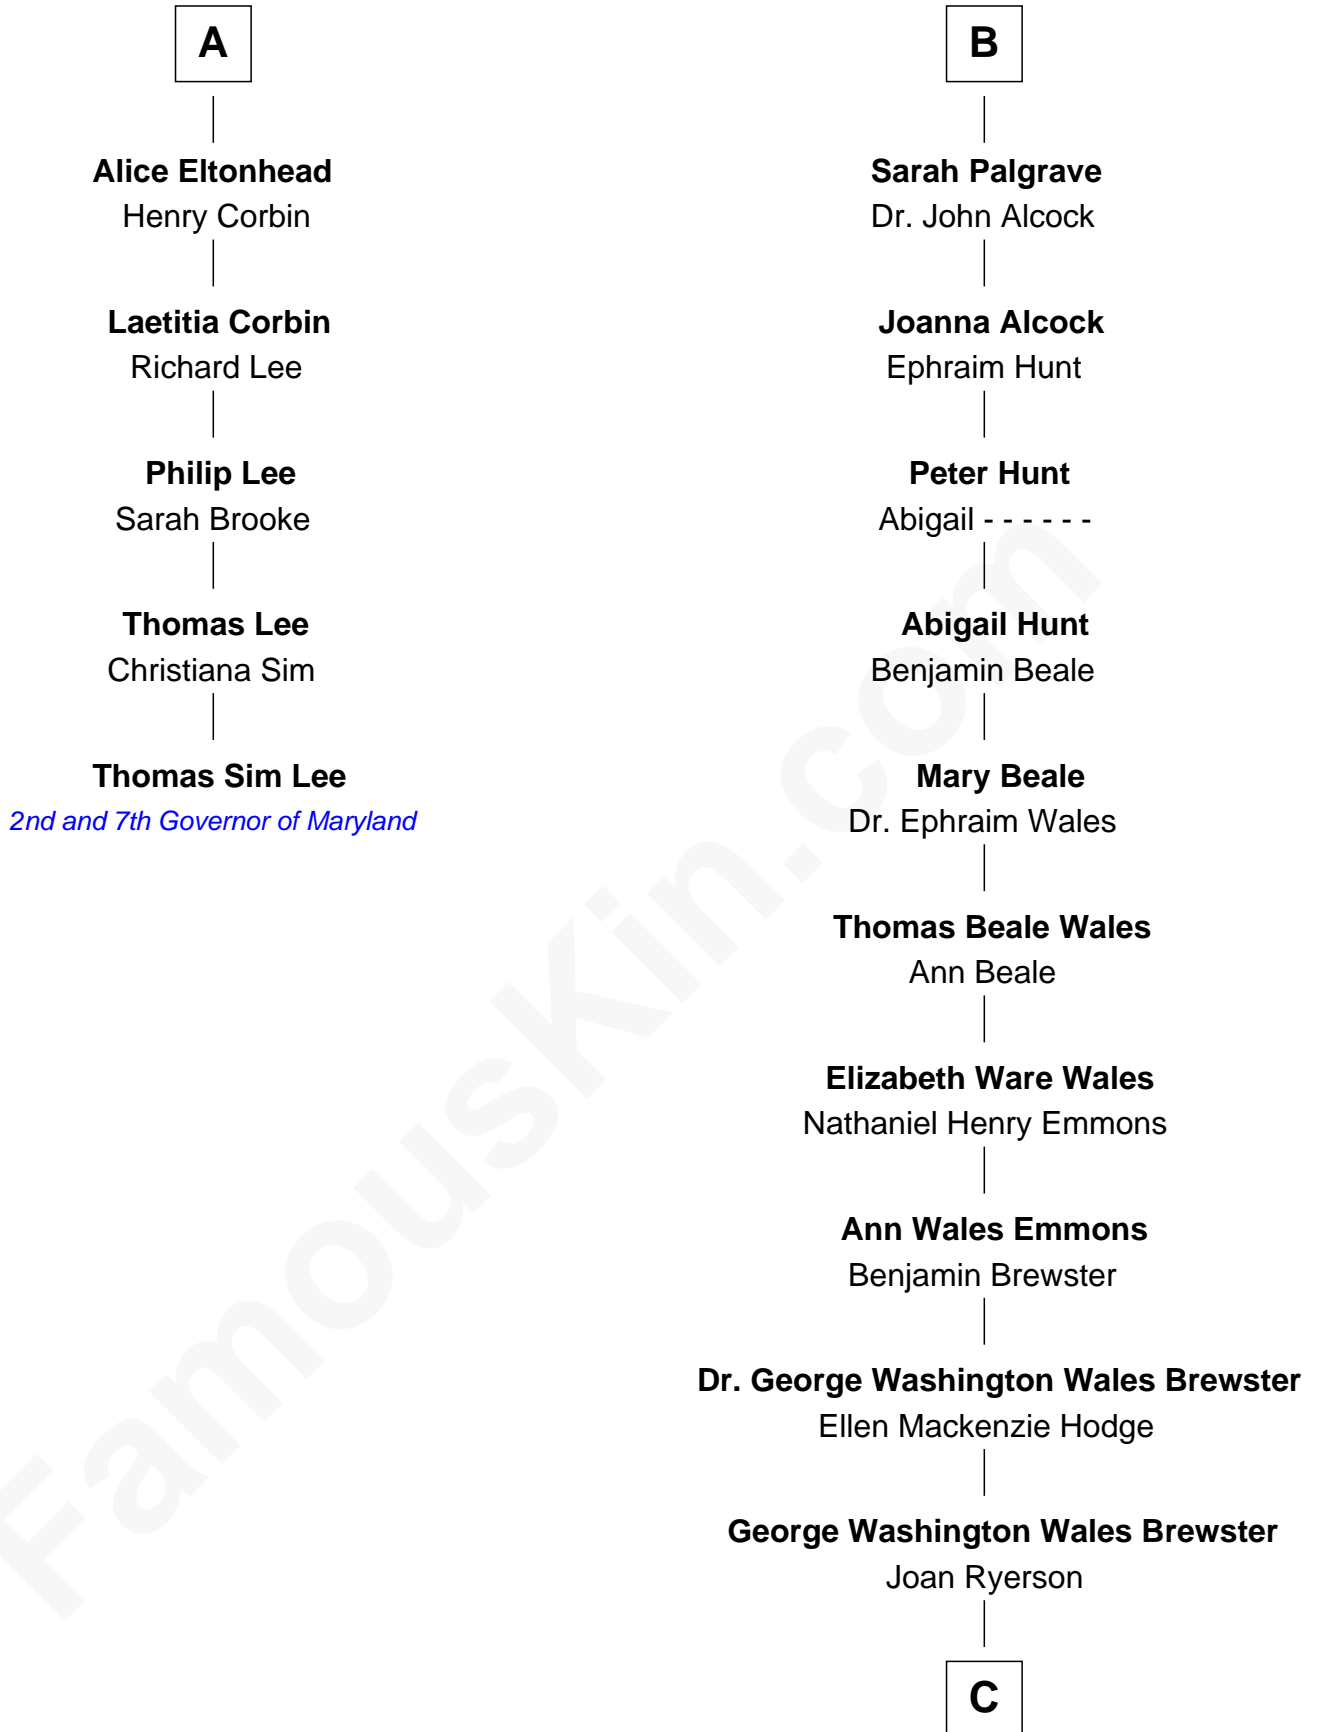

# FamousKin.com Relationship Chart of

**Thomas Sim Lee**

*2nd and 7th Governor of Maryland*

**11th cousin 7 times removed of**

**Paget Brewster**

*TV Actress*

**Sir Robert Goushill**

Elizabeth Fitzalan

C

Galen Brewster  
Hathaway Tew

Paget Brewster  
*TV Actress*

FamousKin.com