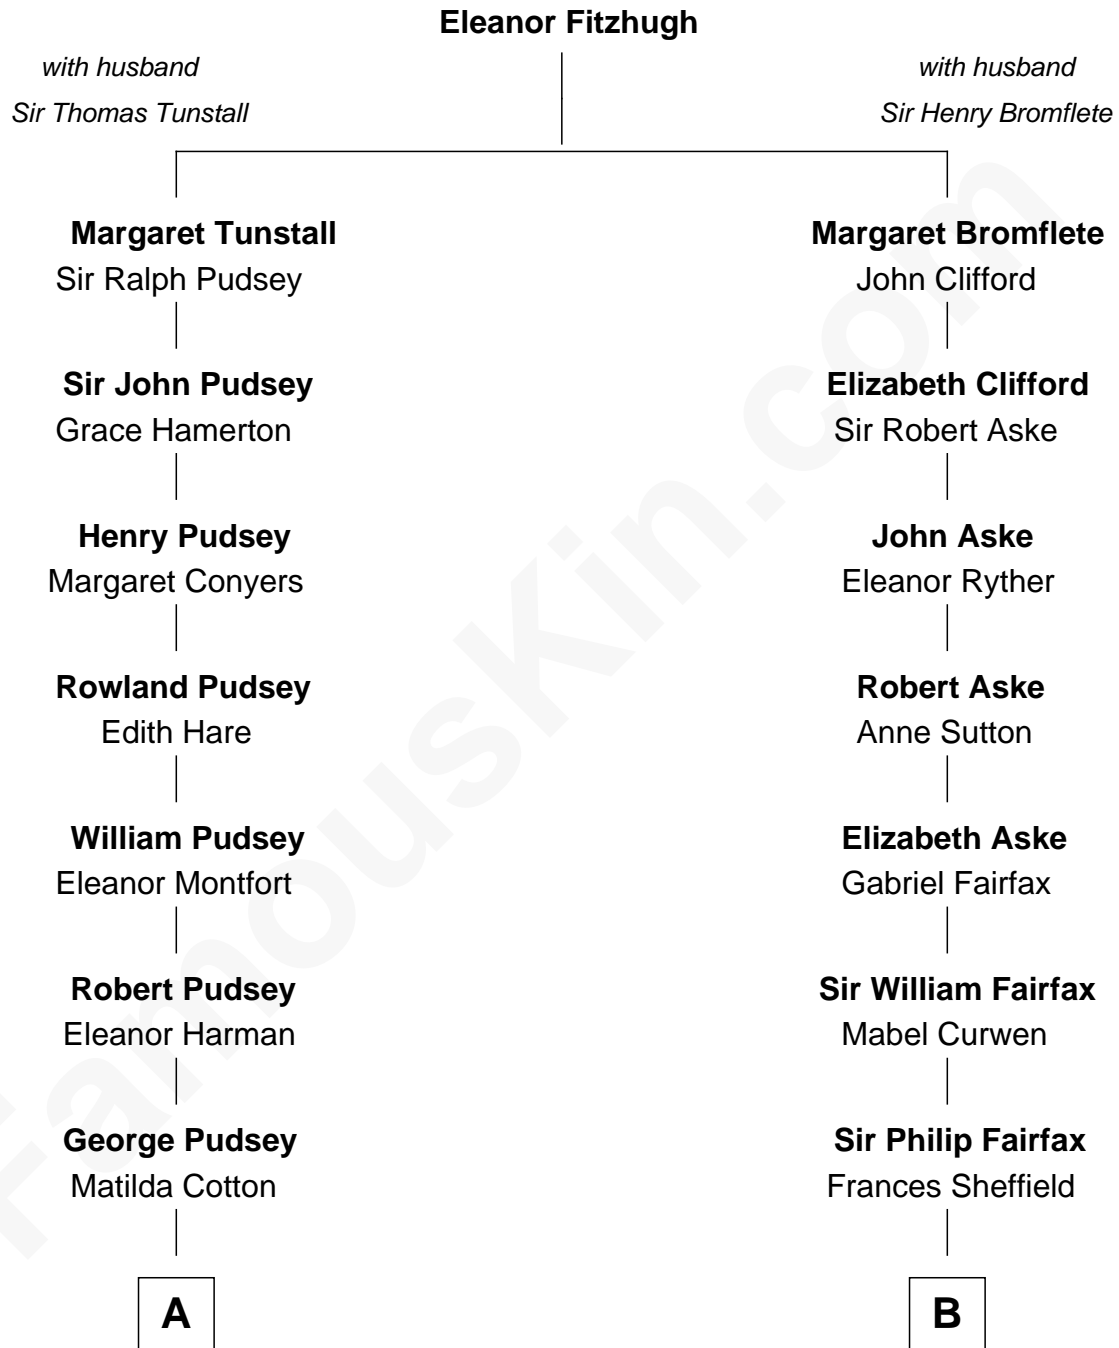

FamousKin.com Relationship Chart of

Thomas Sim Lee

2nd and 7th Governor of Maryland

13th cousin 6 times removed of

Ellen DeGeneres

Comedienne and TV Personality

C

Elliot Everett DeGeneres