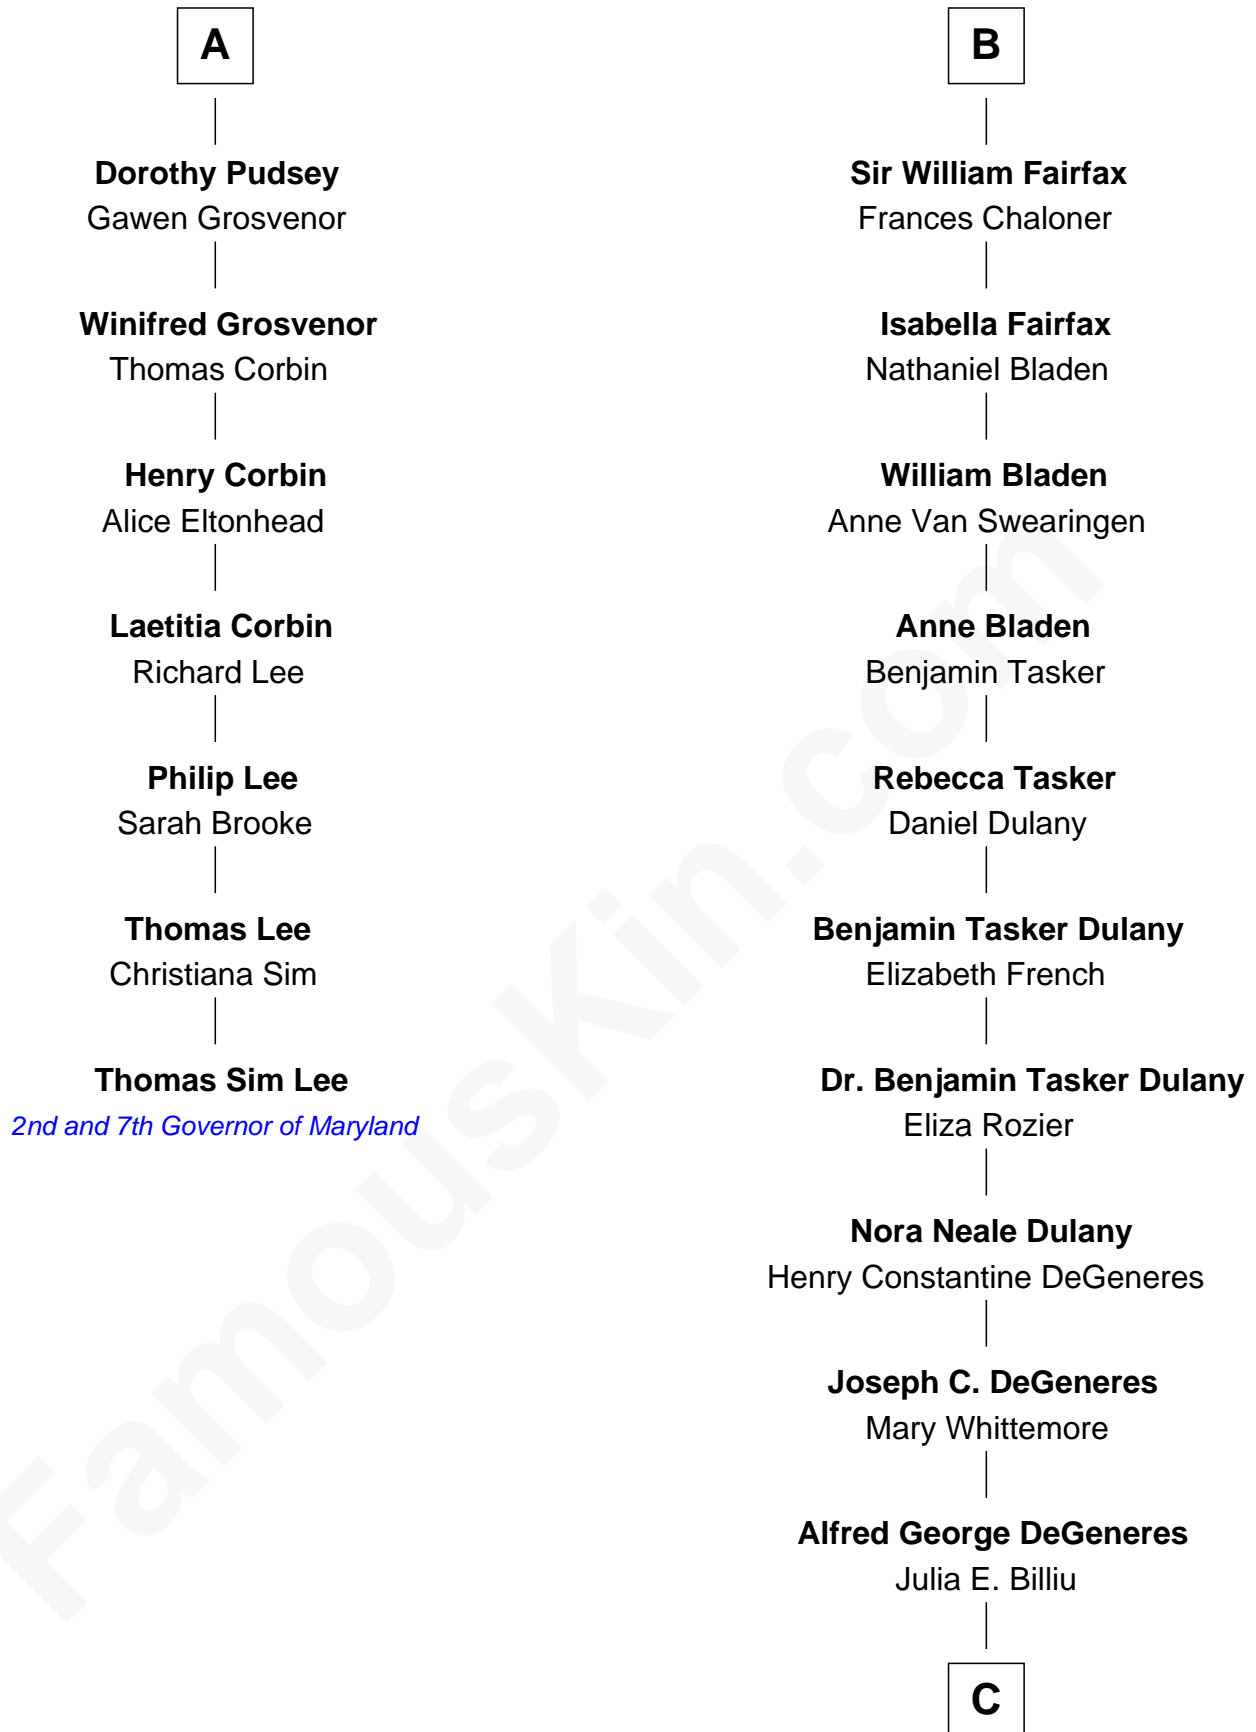

FamousKin.com Relationship Chart of

Thomas Sim Lee

2nd and 7th Governor of Maryland

13th cousin 6 times removed of

Ellen DeGeneres

Comedienne and TV Personality

C

Elliot Everett DeGeneres