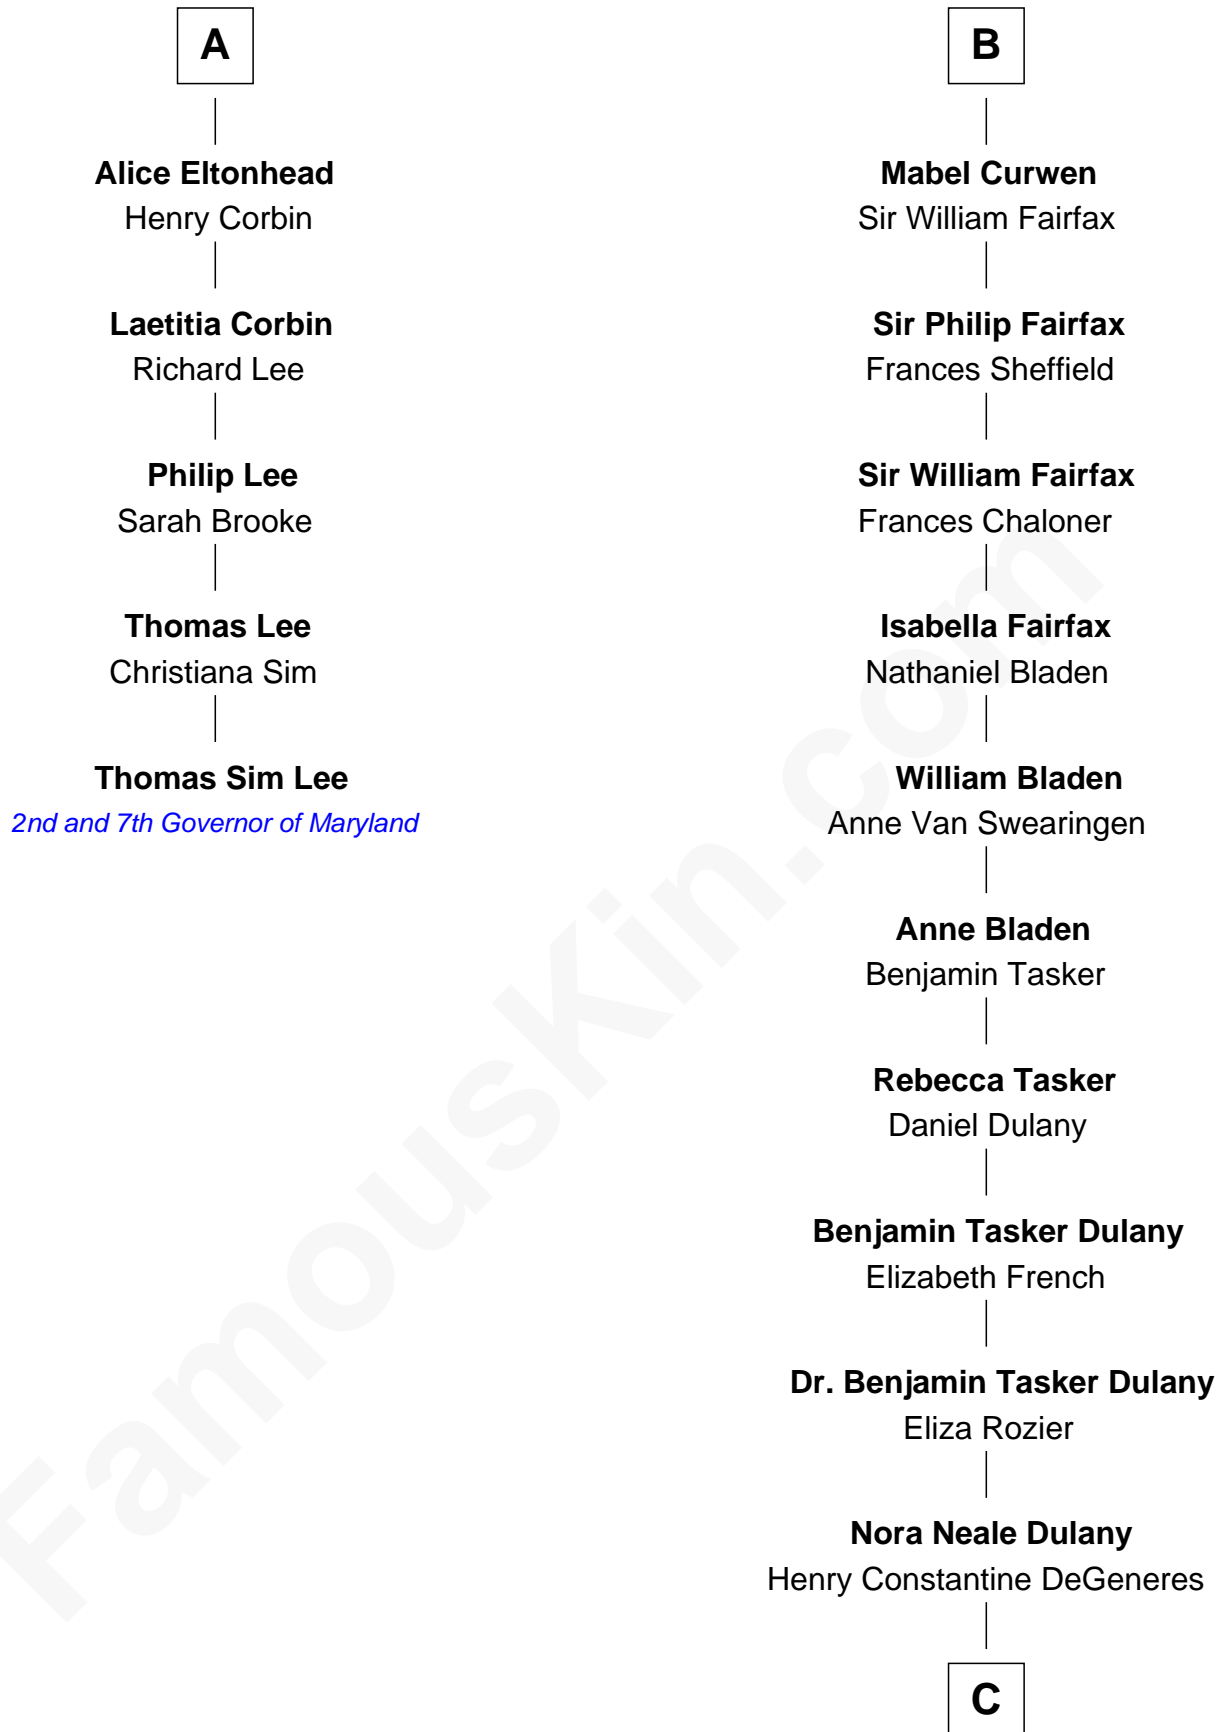

FamousKin.com Relationship Chart of

Thomas Sim Lee

2nd and 7th Governor of Maryland

11th cousin 10 times removed of

Ellen DeGeneres

Comedienne and TV Personality

Sir Nicholas Harington

Isabel English

Richard Sherburne

Richard Sherburne

Alice Hamerton

Sir Robert Sherburne

Joan Radcliffe

Elizabeth Sherburne

Sir Thomas Fairfax

Sir Thomas Fairfax

Agnes Gascoigne

Sir Nicholas Fairfax

Jane Palmes

Mary Fairfax

Sir Henry Curwen

B

C

Joseph C. DeGeneres

Mary Whittemore

Alfred George DeGeneres

Julia E. Billiu

Elliot Everett DeGeneres

Ruth Elodie Martin

Elliot Everett DeGeneres

Betty Jane Pfeffer

Ellen DeGeneres