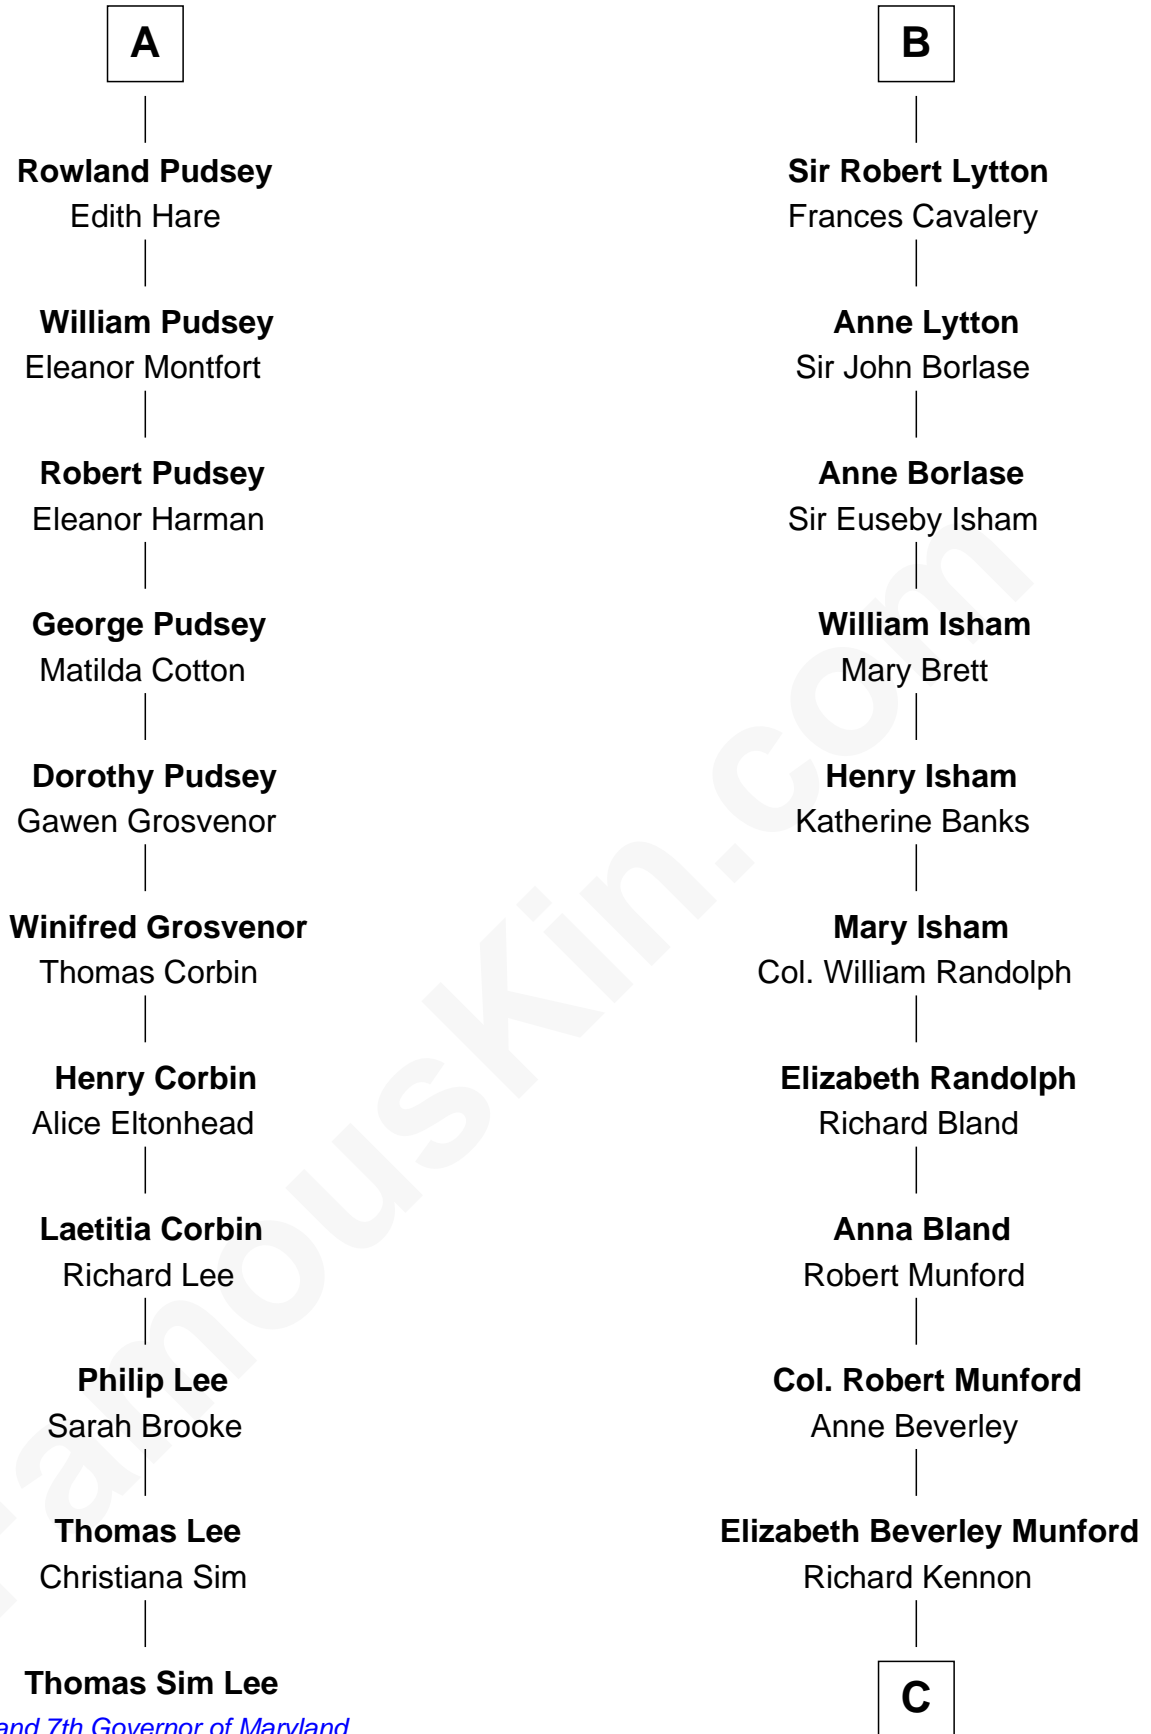

FamousKin.com

Relationship Chart of

Thomas Sim Lee

2nd and 7th Governor of Maryland

17th cousin 3 times removed of

Upton Sinclair

Pulitzer Prize Winning Novelist

Sir Geoffrey le Scrope

Ivetta de Ros

C

—
Sarah Skipwith Kennon

Arthur Sinclair

—
Arthur Sinclair

Lelia Imogen Dawley

—
Upton Beall Sinclair

Priscilla Augusta Harden