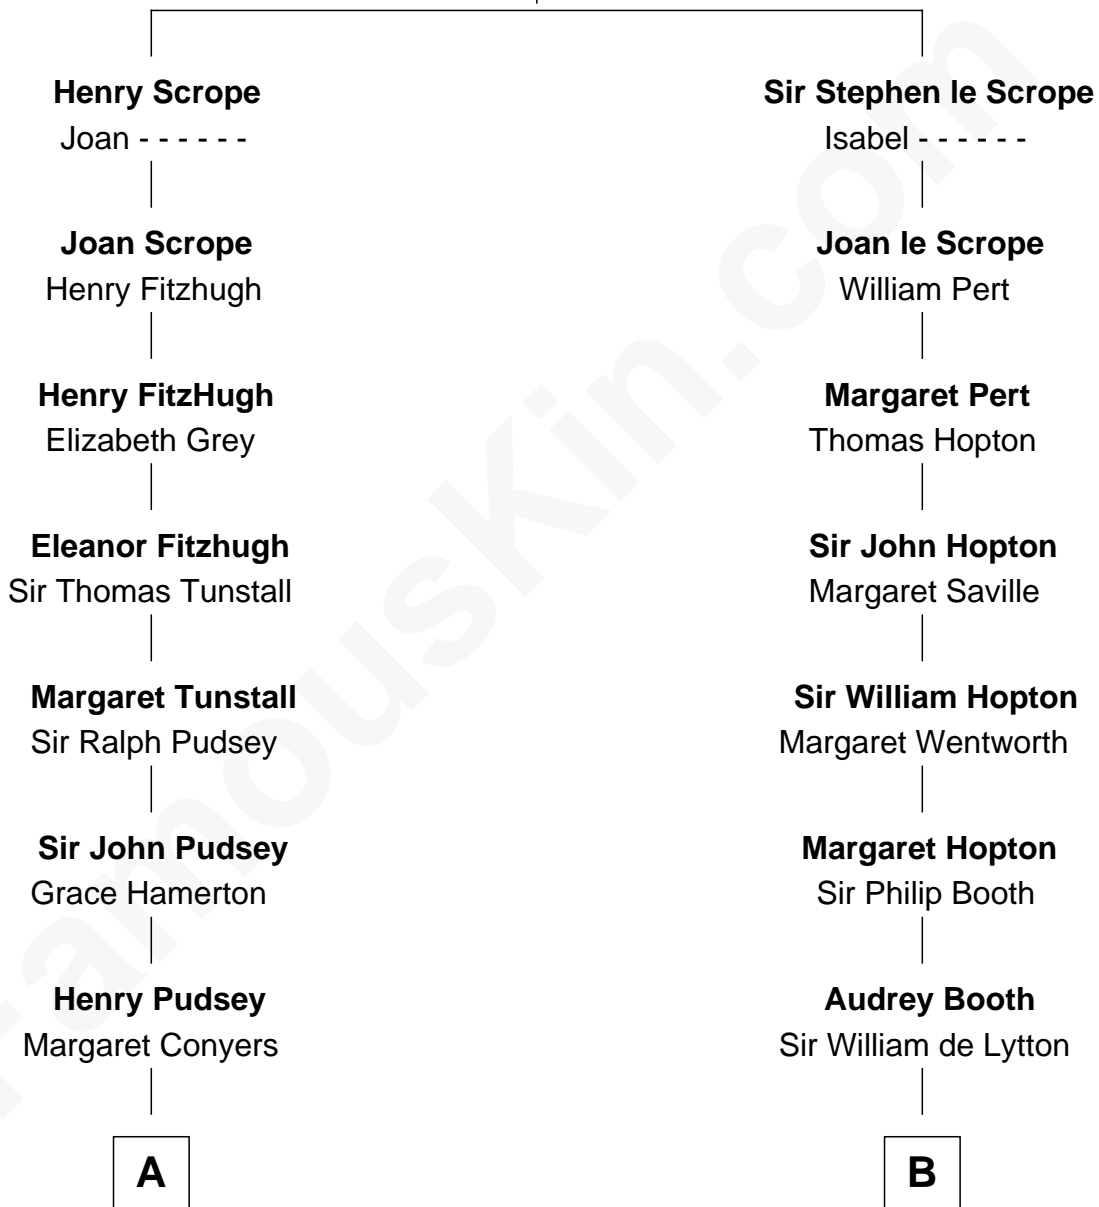

FamousKin.com

Relationship Chart of

Thomas Sim Lee

2nd and 7th Governor of Maryland

17th cousin 3 times removed of

Upton Sinclair

Pulitzer Prize Winning Novelist

Sir Geoffrey le Scrope

Ivetta de Ros

C

—
Sarah Skipwith Kennon

Arthur Sinclair

—
Arthur Sinclair

Lelia Imogen Dawley

—
Upton Beall Sinclair

Priscilla Augusta Harden