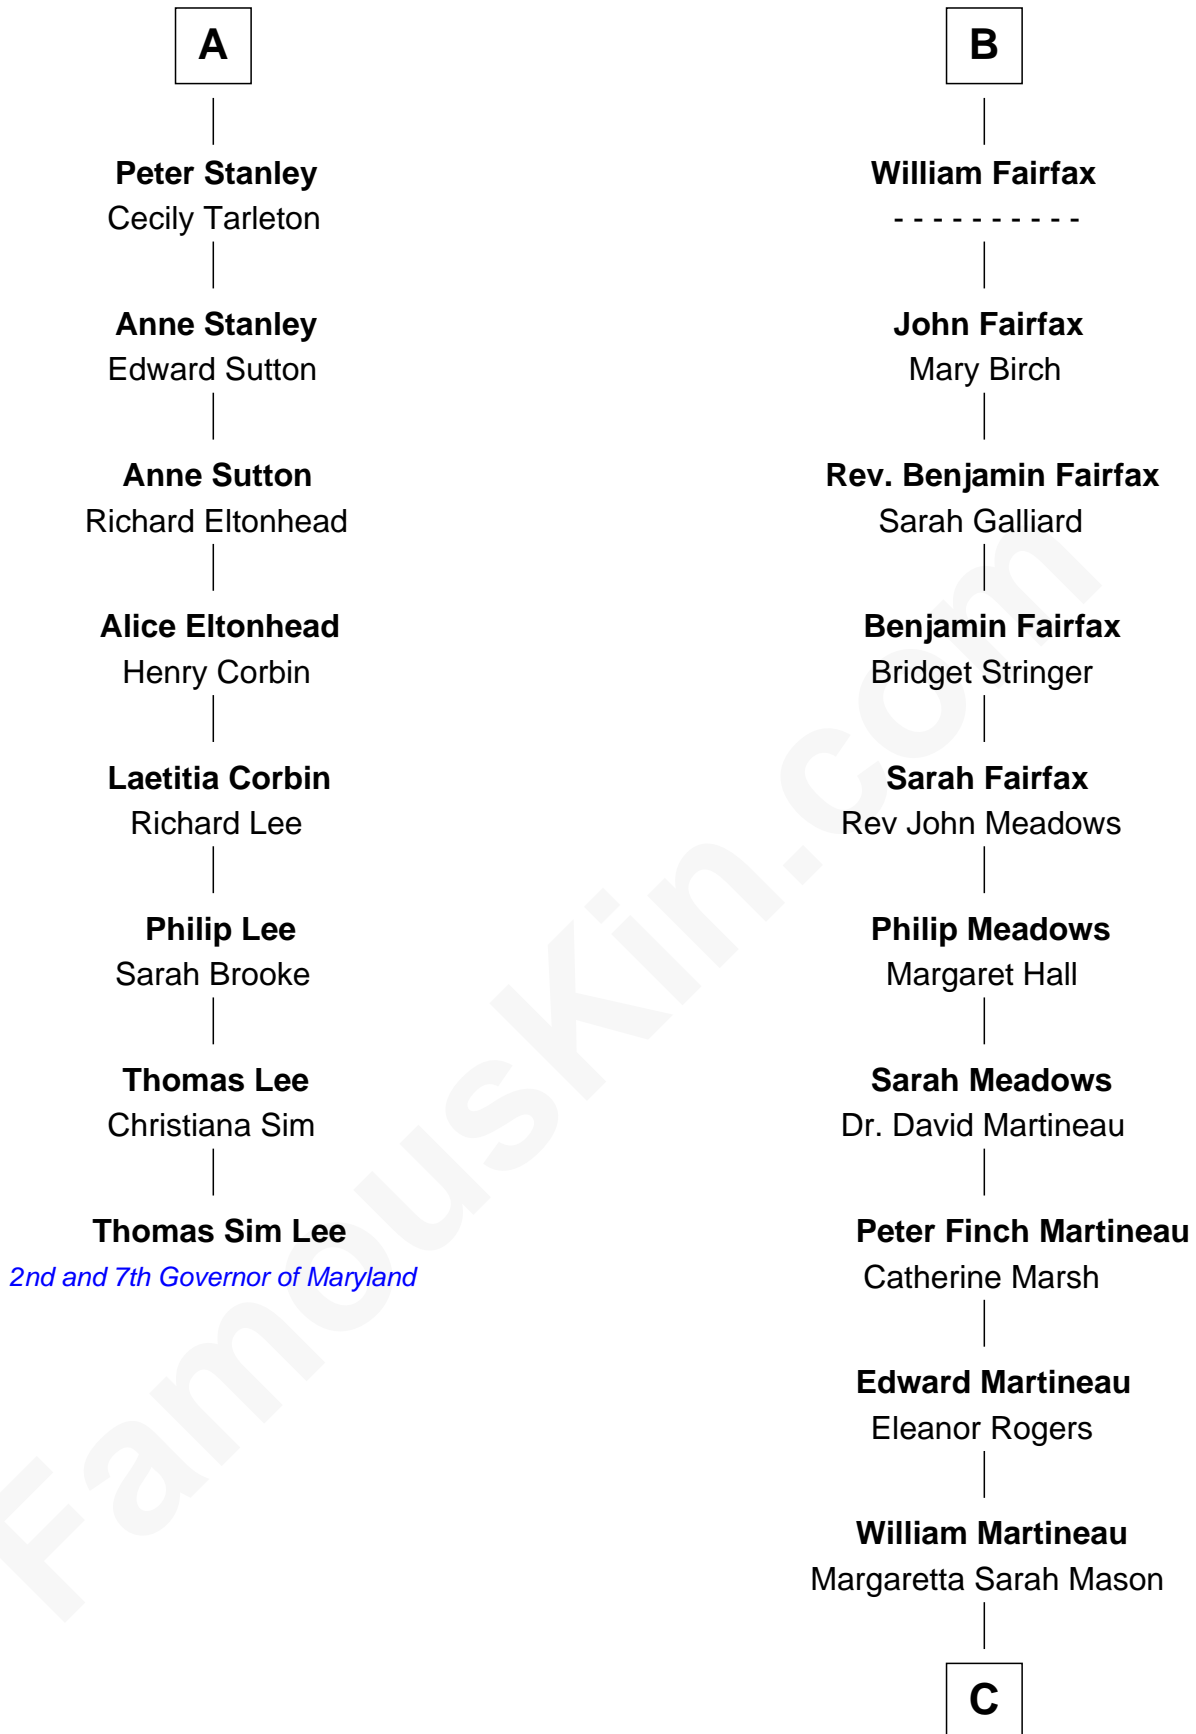

FamousKin.com

Relationship Chart of

Thomas Sim Lee

2nd and 7th Governor of Maryland

14th cousin 6 times removed of

Guy Ritchie

British Filmmaker

C

Edith Jane Martineau

Vivian Guy Ouseley McLaughlin

Doris Margaretta McLaughlin

Stuart John Ritchie

John Vivian Ritchie

Amber Mary Parkinson

Guy Ritchie

British Filmmaker