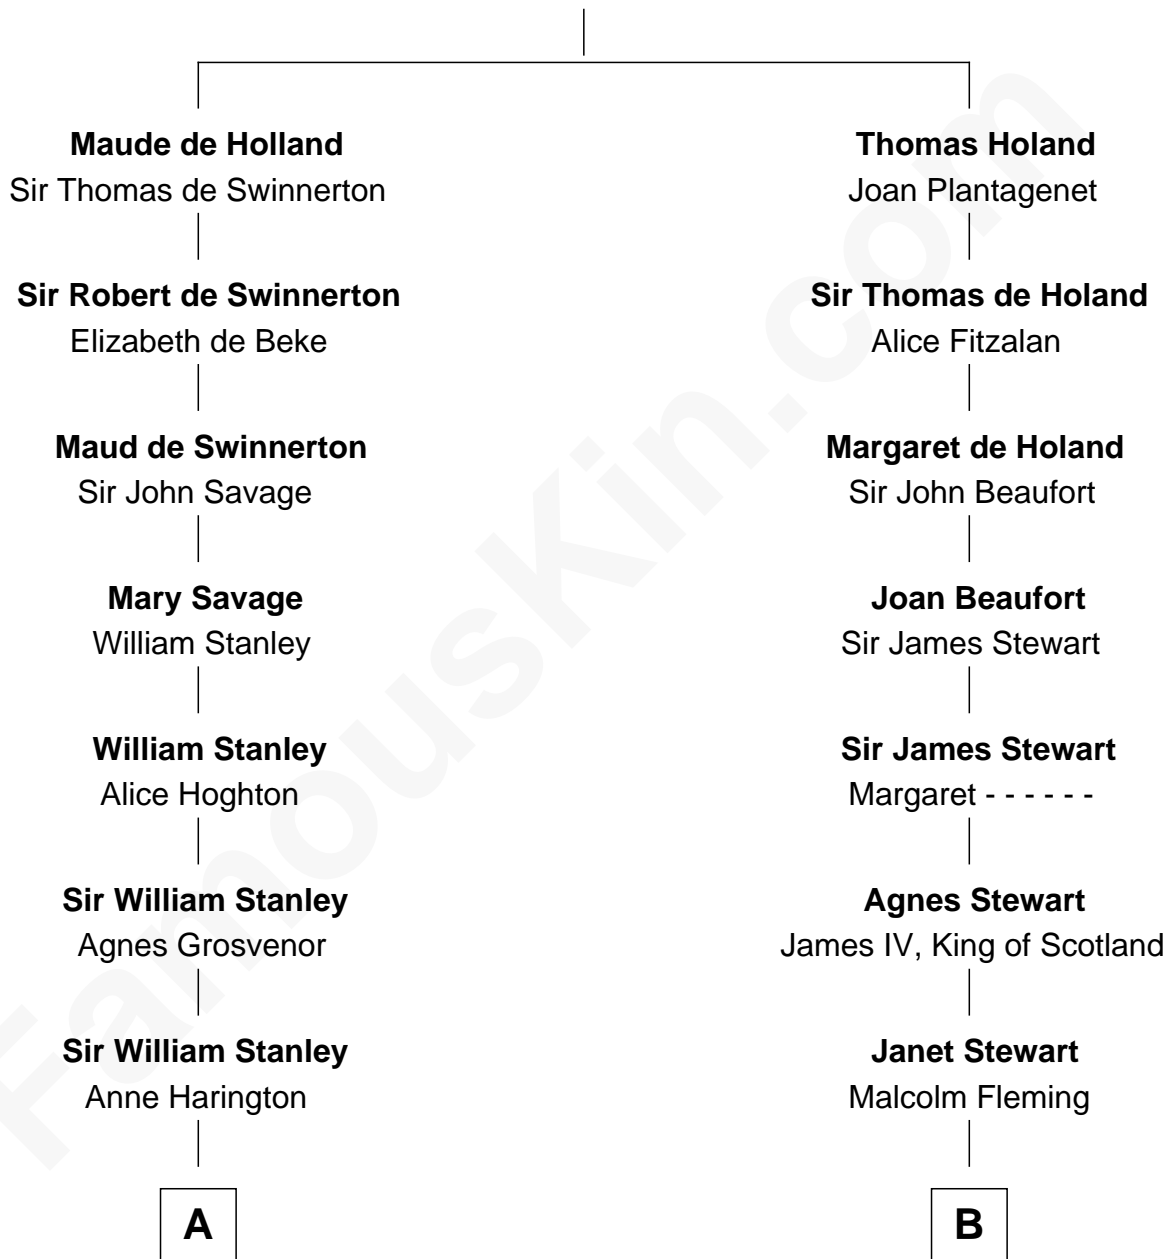

FamousKin.com Relationship Chart of

Thomas Sim Lee

2nd and 7th Governor of Maryland

14th cousin 6 times removed of

Guy Ritchie

British Filmmaker

Sir Robert de Holland

Maude la Zouche

C

Vivian Guy Ouseley McLaughlin

Edith Jane Martineau

Doris Margaretta McLaughlin

Stuart John Ritchie

John Vivian Ritchie

Amber Mary Parkinson

Guy Ritchie