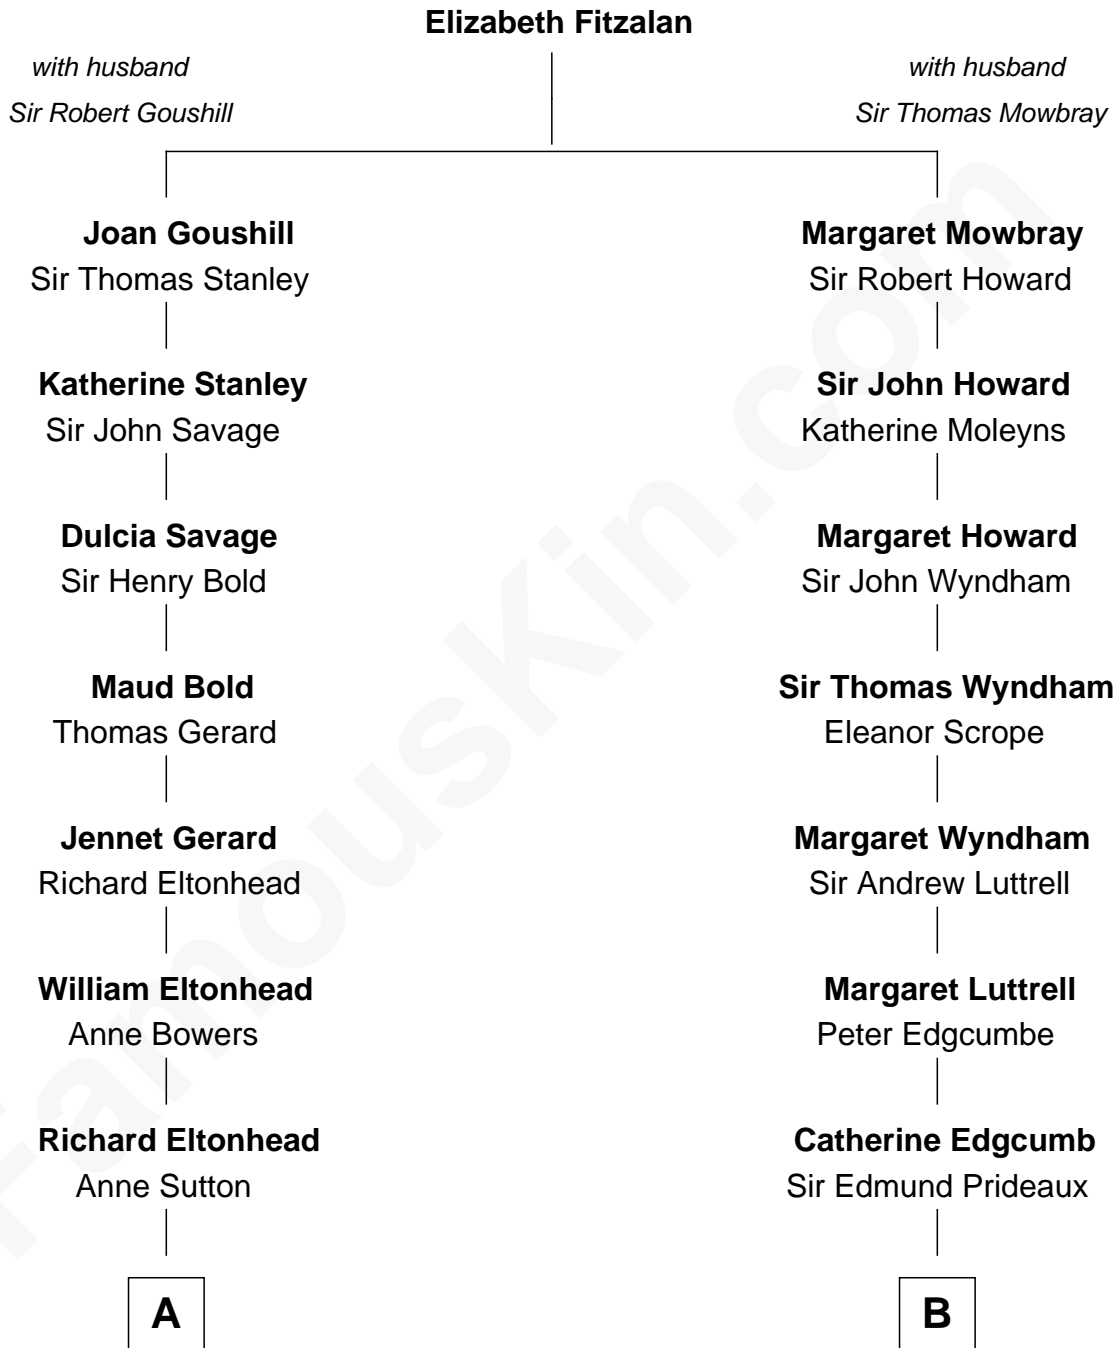

FamousKin.com

Relationship Chart of

Thomas Sim Lee

2nd and 7th Governor of Maryland

11th cousin 7 times removed of

Guy Ritchie

British Filmmaker

C

John Vivian Ritchie
Amber Mary Parkinson

Guy Ritchie
British Filmmaker

FamousKin.com