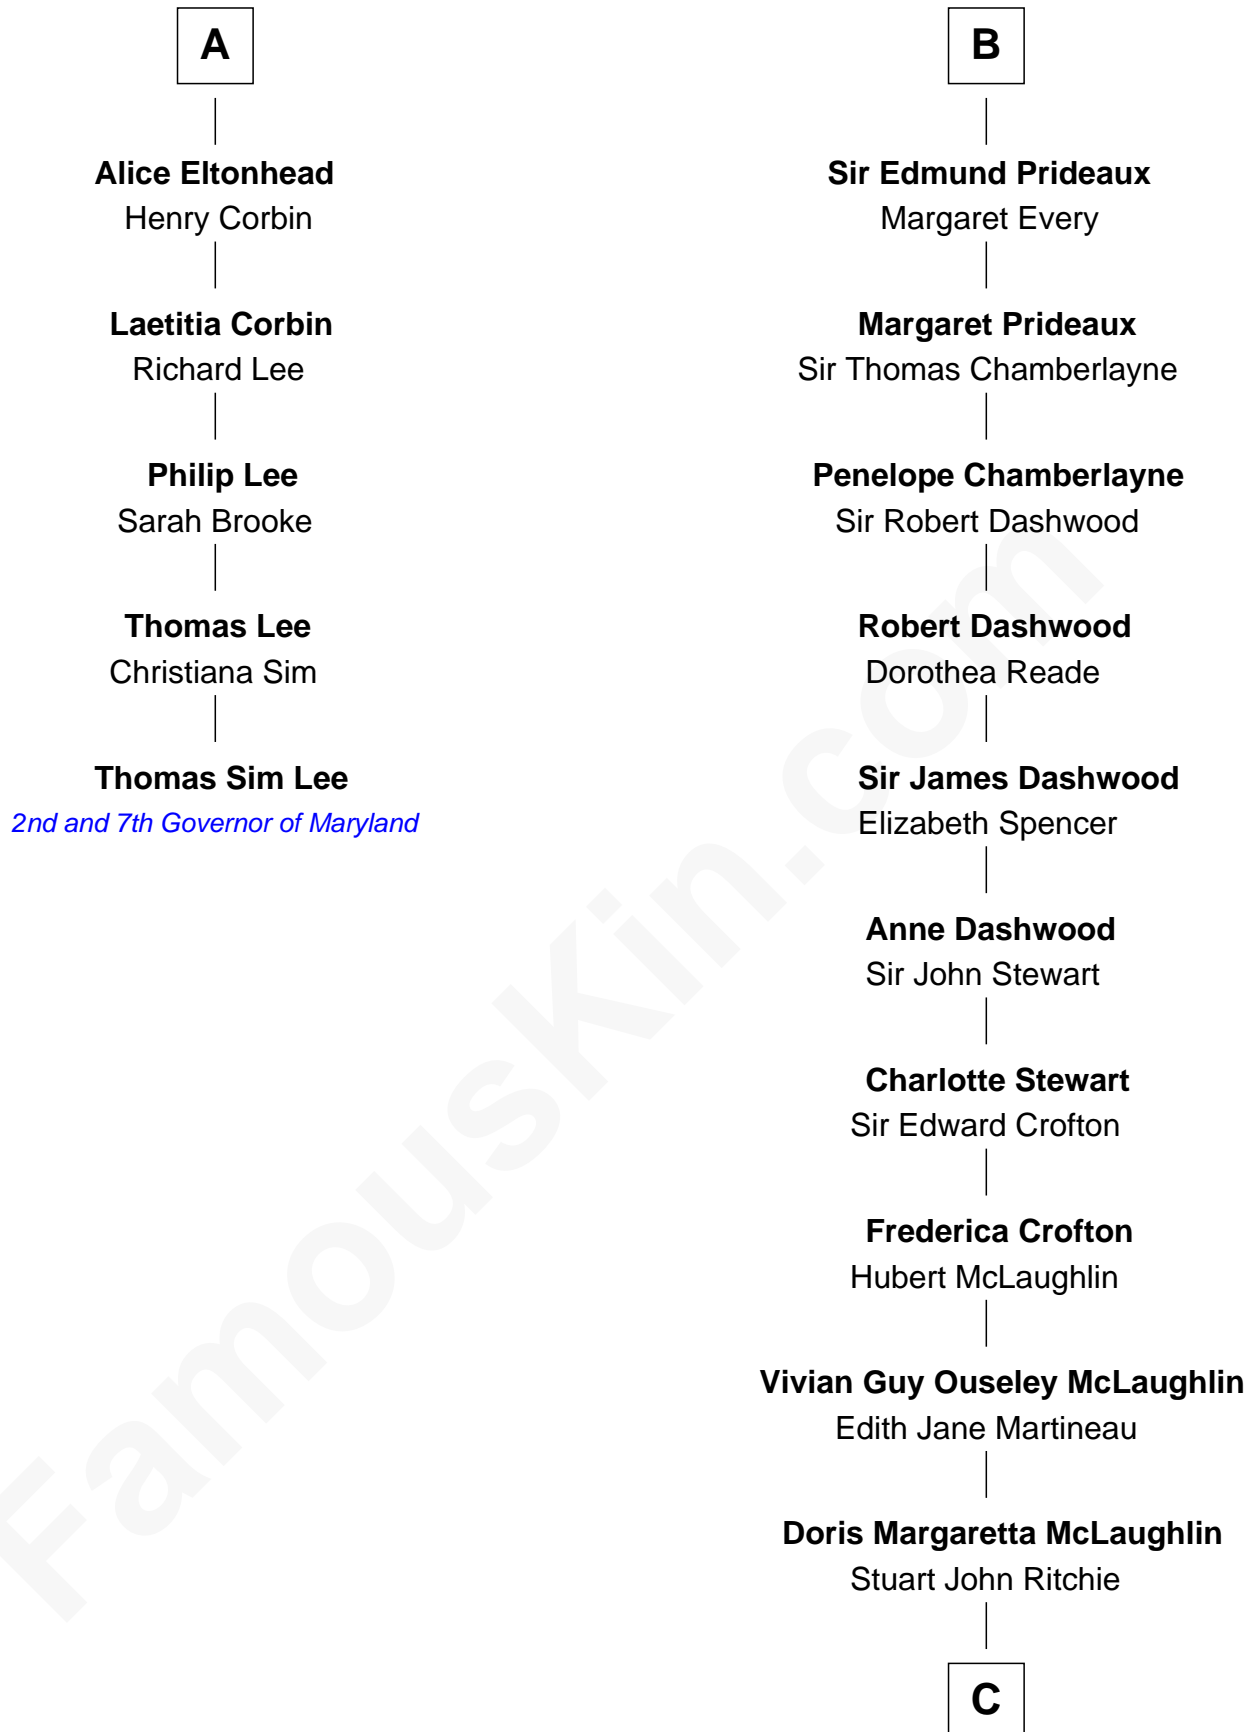

FamousKin.com

Relationship Chart of

Thomas Sim Lee

2nd and 7th Governor of Maryland

11th cousin 7 times removed of

Guy Ritchie

British Filmmaker

C