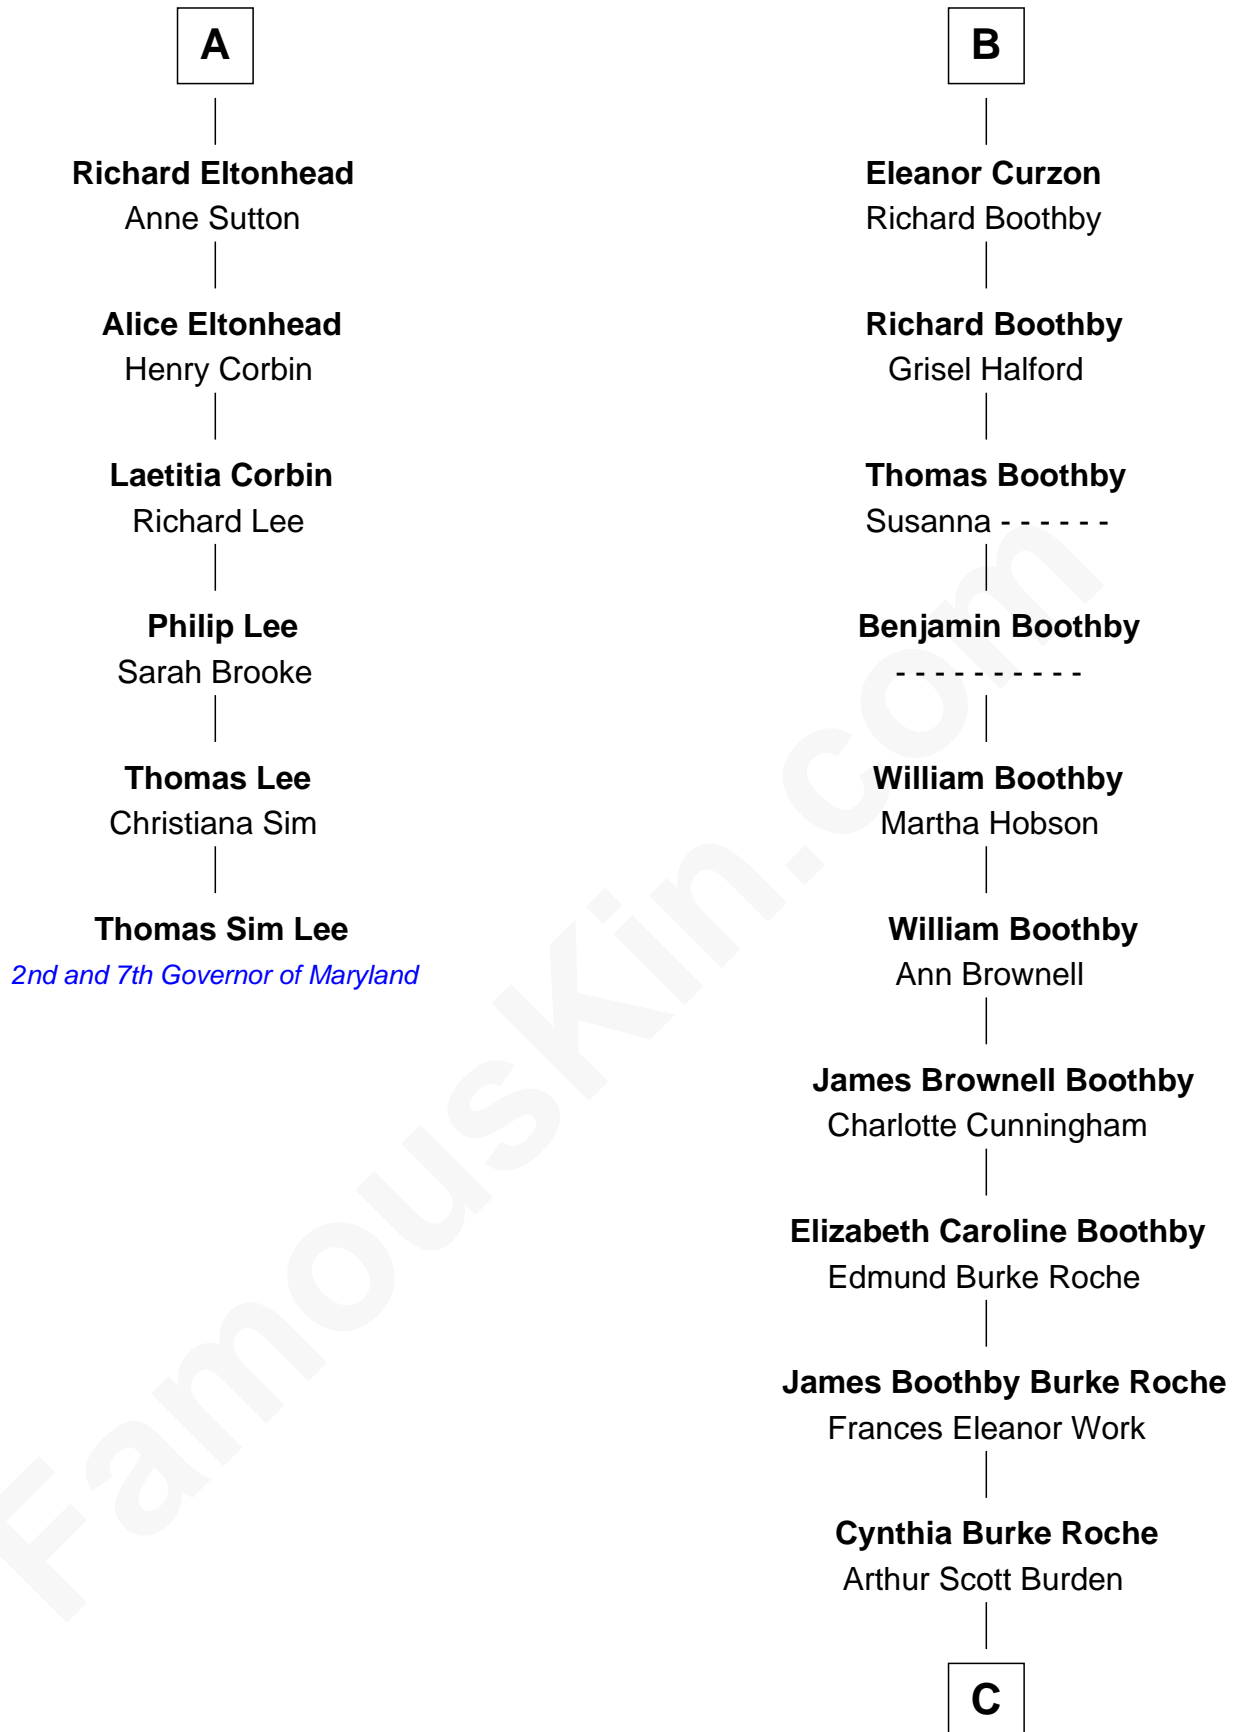

FamousKin.com Relationship Chart of

Thomas Sim Lee

2nd and 7th Governor of Maryland

12th cousin 7 times removed of

Oliver Platt

Movie Actor

Sir Richard Fitzalan

Elizabeth de Bohun

Elizabeth Fitzalan

Sir Robert Goushill

Joan Goushill

Sir Thomas Stanley

Katherine Stanley

Sir John Savage

Dulcia Savage

Sir Henry Bold

Sir William Beauchamp

Joan Beauchamp

James Butler

Elizabeth Butler

John Talbot

Ann Talbot

Sir Henry Vernon

Thomas Vernon

Anne Ludlow

Eleanor Vernon

Francis Curzon

John Curzon

Millicent Sacheverell

B

C

Eileen Burden
Walter Maynard