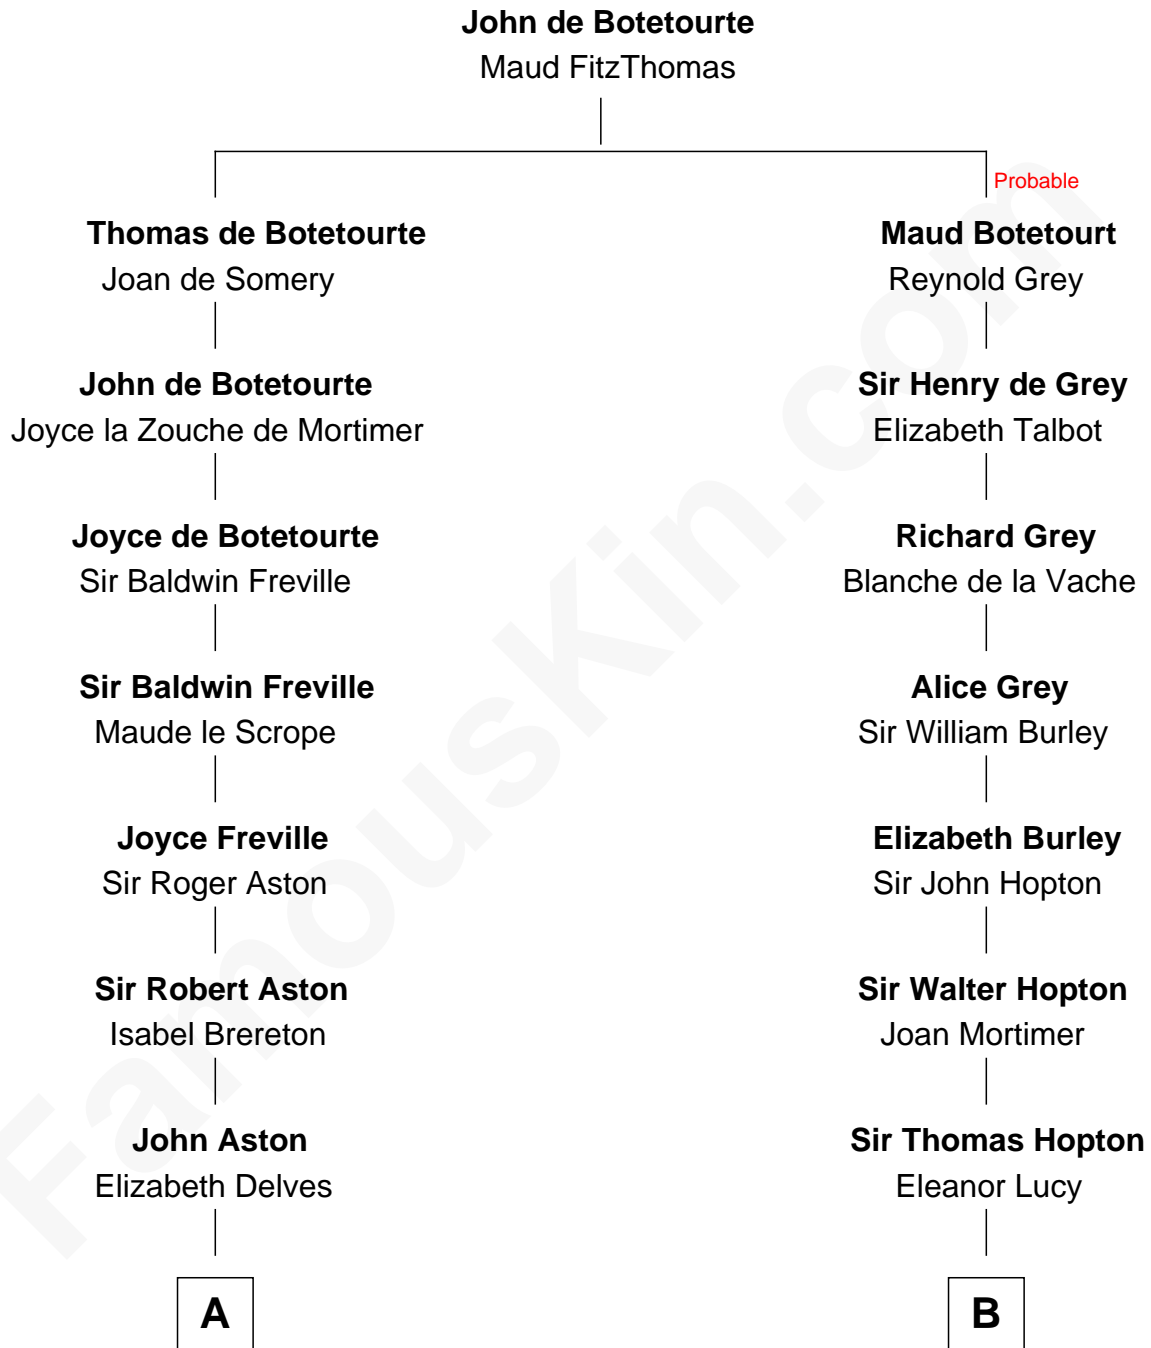

FamousKin.com Relationship Chart of

Thomas Sim Lee

2nd and 7th Governor of Maryland

18th cousin 3 times removed of

Marjorie Post

Founder of General Foods

C

Thomas Lee
Christiana Sim

Thomas Sim Lee
2nd and 7th Governor of Maryland

D

Azel Lathrop
Elizabeth Hyde

Erastus Lathrop
Sarah Bailey

Caroline Cushman Lathrop
Charles Rollin Post

Charles William Post
Elle Letitia Merriweather

Marjorie Post
Founder of General Foods