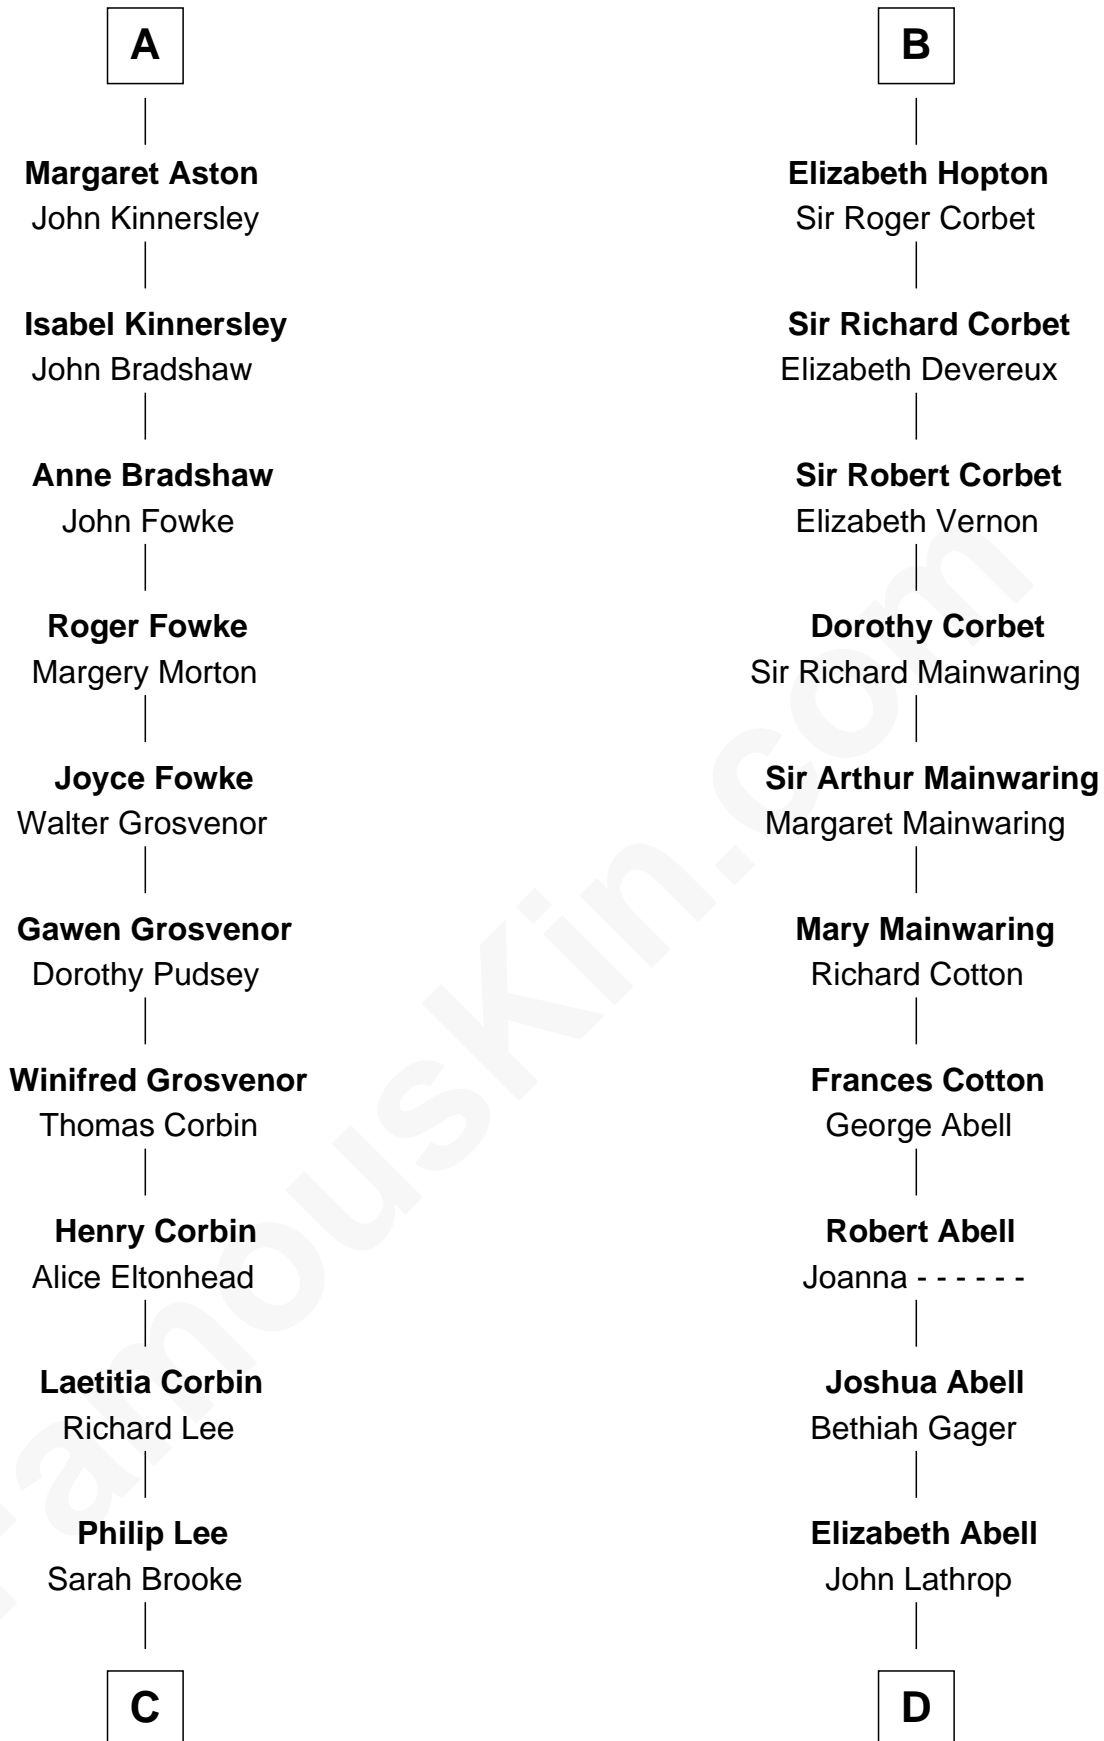

FamousKin.com Relationship Chart of

Thomas Sim Lee

2nd and 7th Governor of Maryland

18th cousin 3 times removed of

Marjorie Post

Founder of General Foods

C

Thomas Lee
Christiana Sim

Thomas Sim Lee
2nd and 7th Governor of Maryland

D

Azel Lathrop
Elizabeth Hyde

Erastus Lathrop
Sarah Bailey

Caroline Cushman Lathrop
Charles Rollin Post

Charles William Post
Elle Letitia Merriweather

Marjorie Post
Founder of General Foods