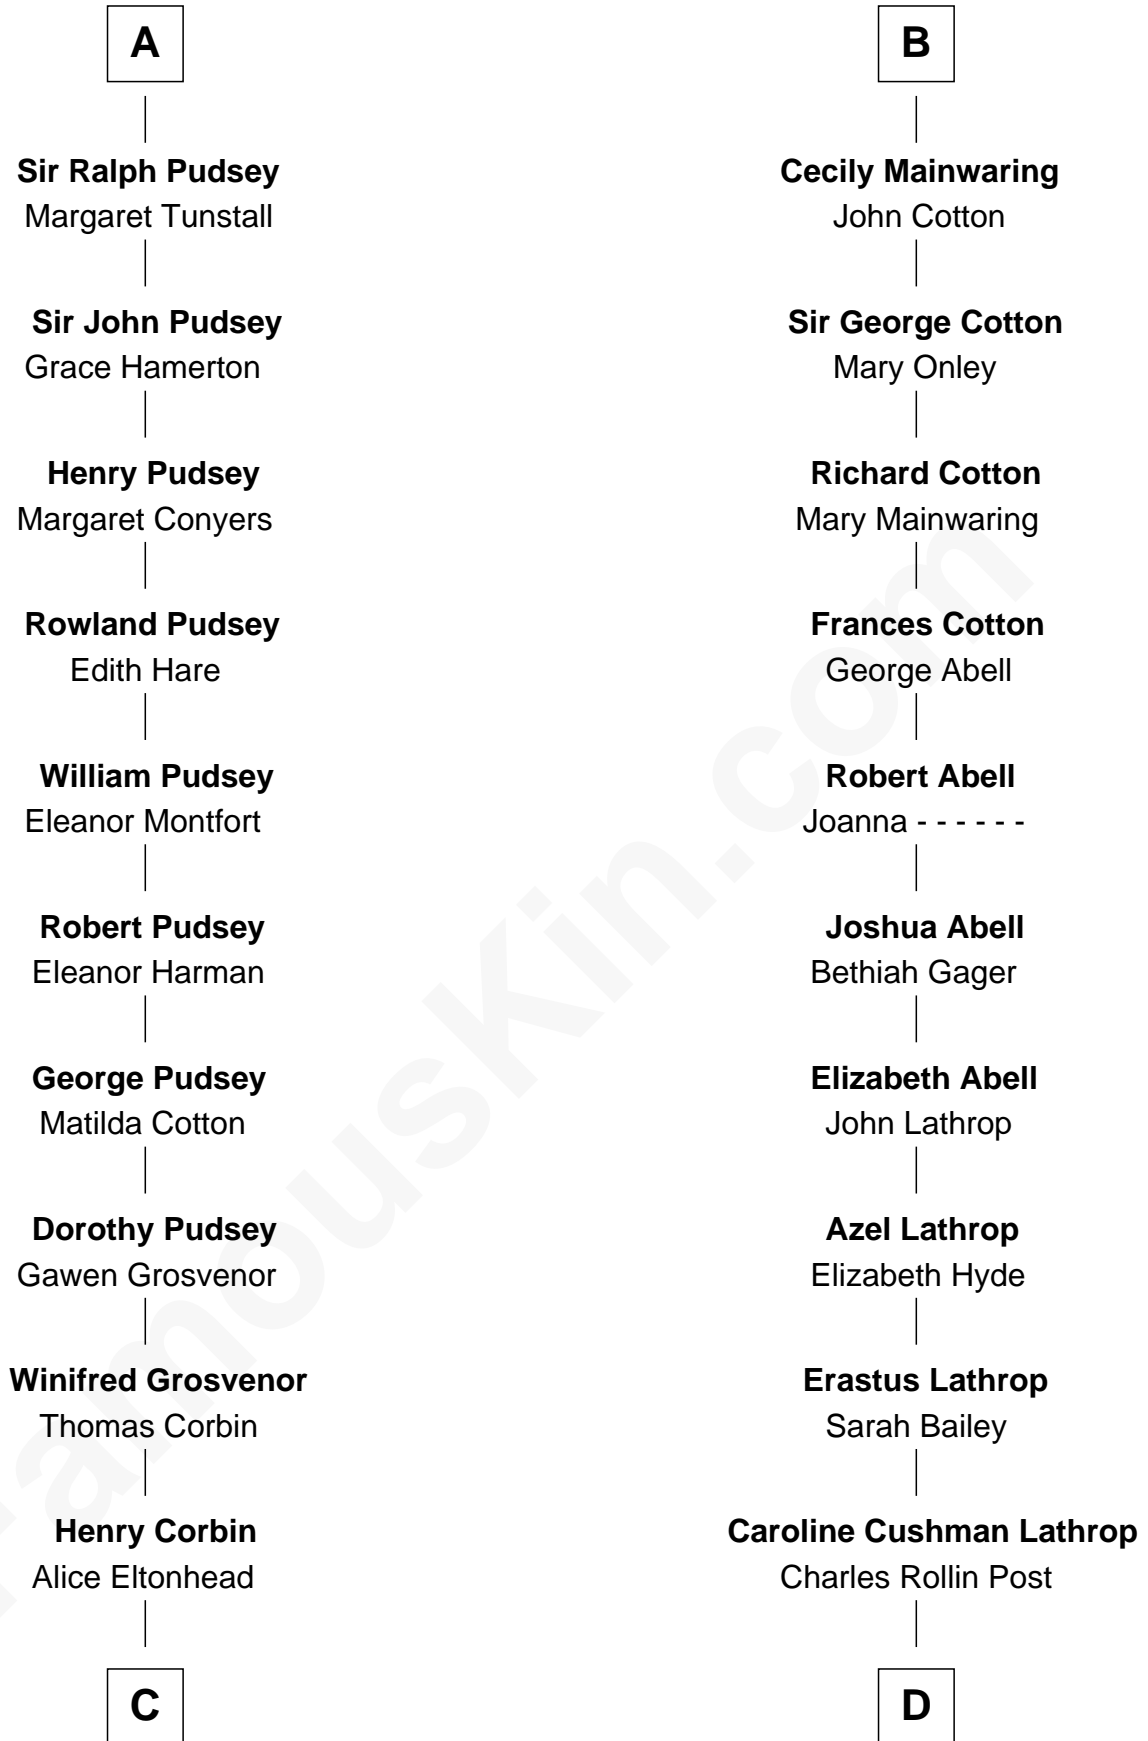

FamousKin.com

Relationship Chart of

Thomas Sim Lee

2nd and 7th Governor of Maryland

18th cousin 2 times removed of

Marjorie Post

Founder of General Foods

C