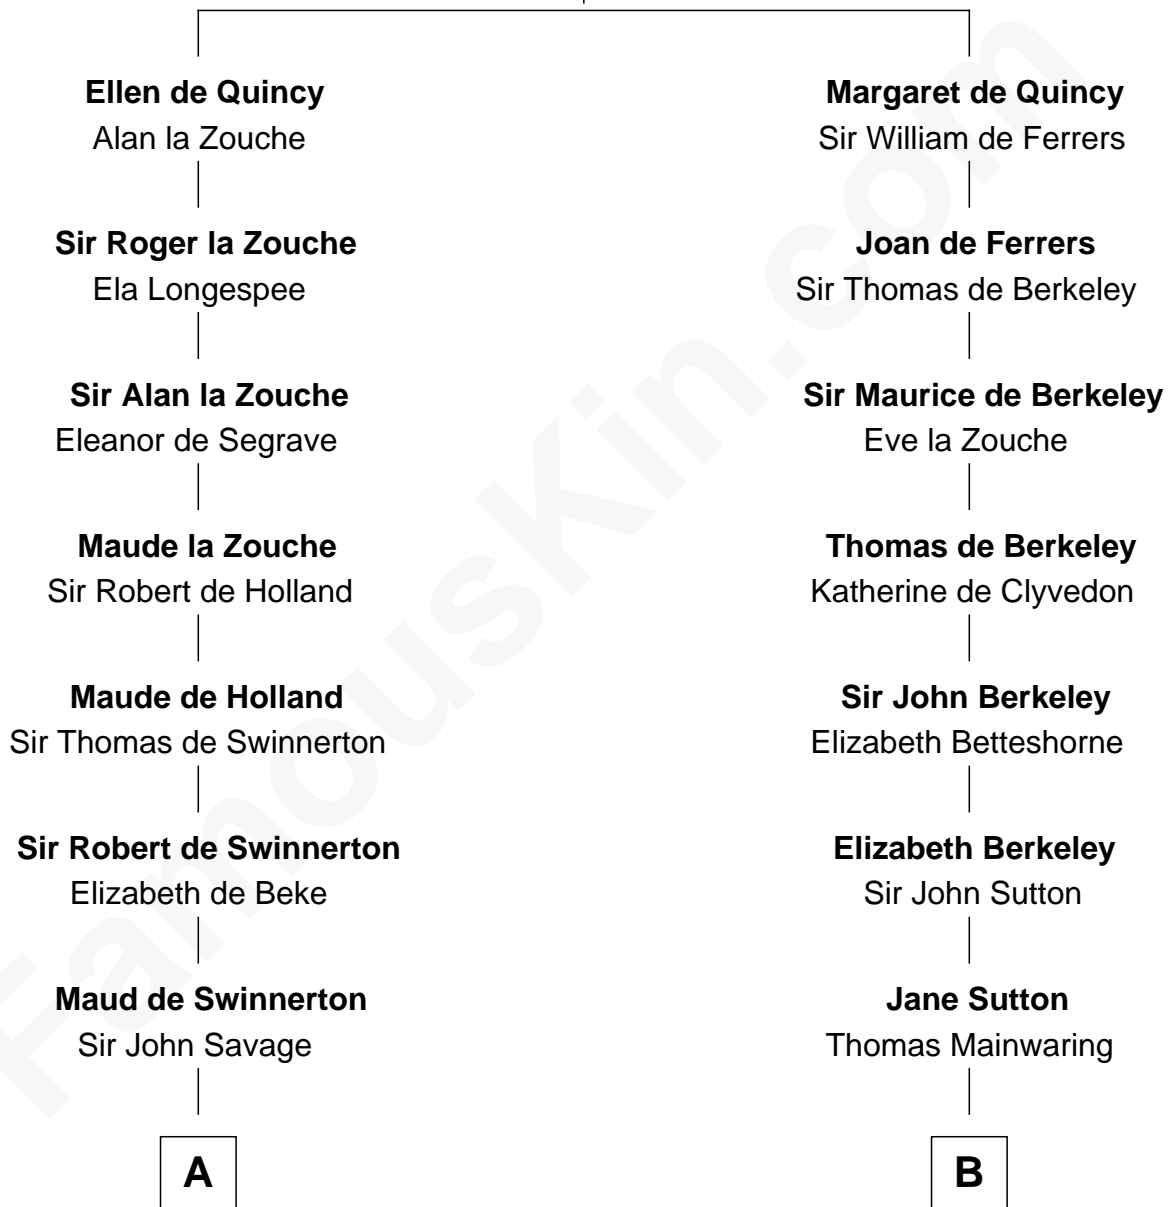

## Relationship Chart of

**Thomas Sim Lee**

*2nd and 7th Governor of Maryland*

18th cousin of

**Marjorie Post**

*Founder of General Foods*

**Sir Roger de Quincy**  
Helen of Galloway

**C**

**Thomas Lee**  
Christiana Sim

**Thomas Sim Lee**  
*2nd and 7th Governor of Maryland*

**D**

**Charles William Post**  
Elle Letitia Merriweather

**Marjorie Post**  
*Founder of General Foods*

FamousKin.com