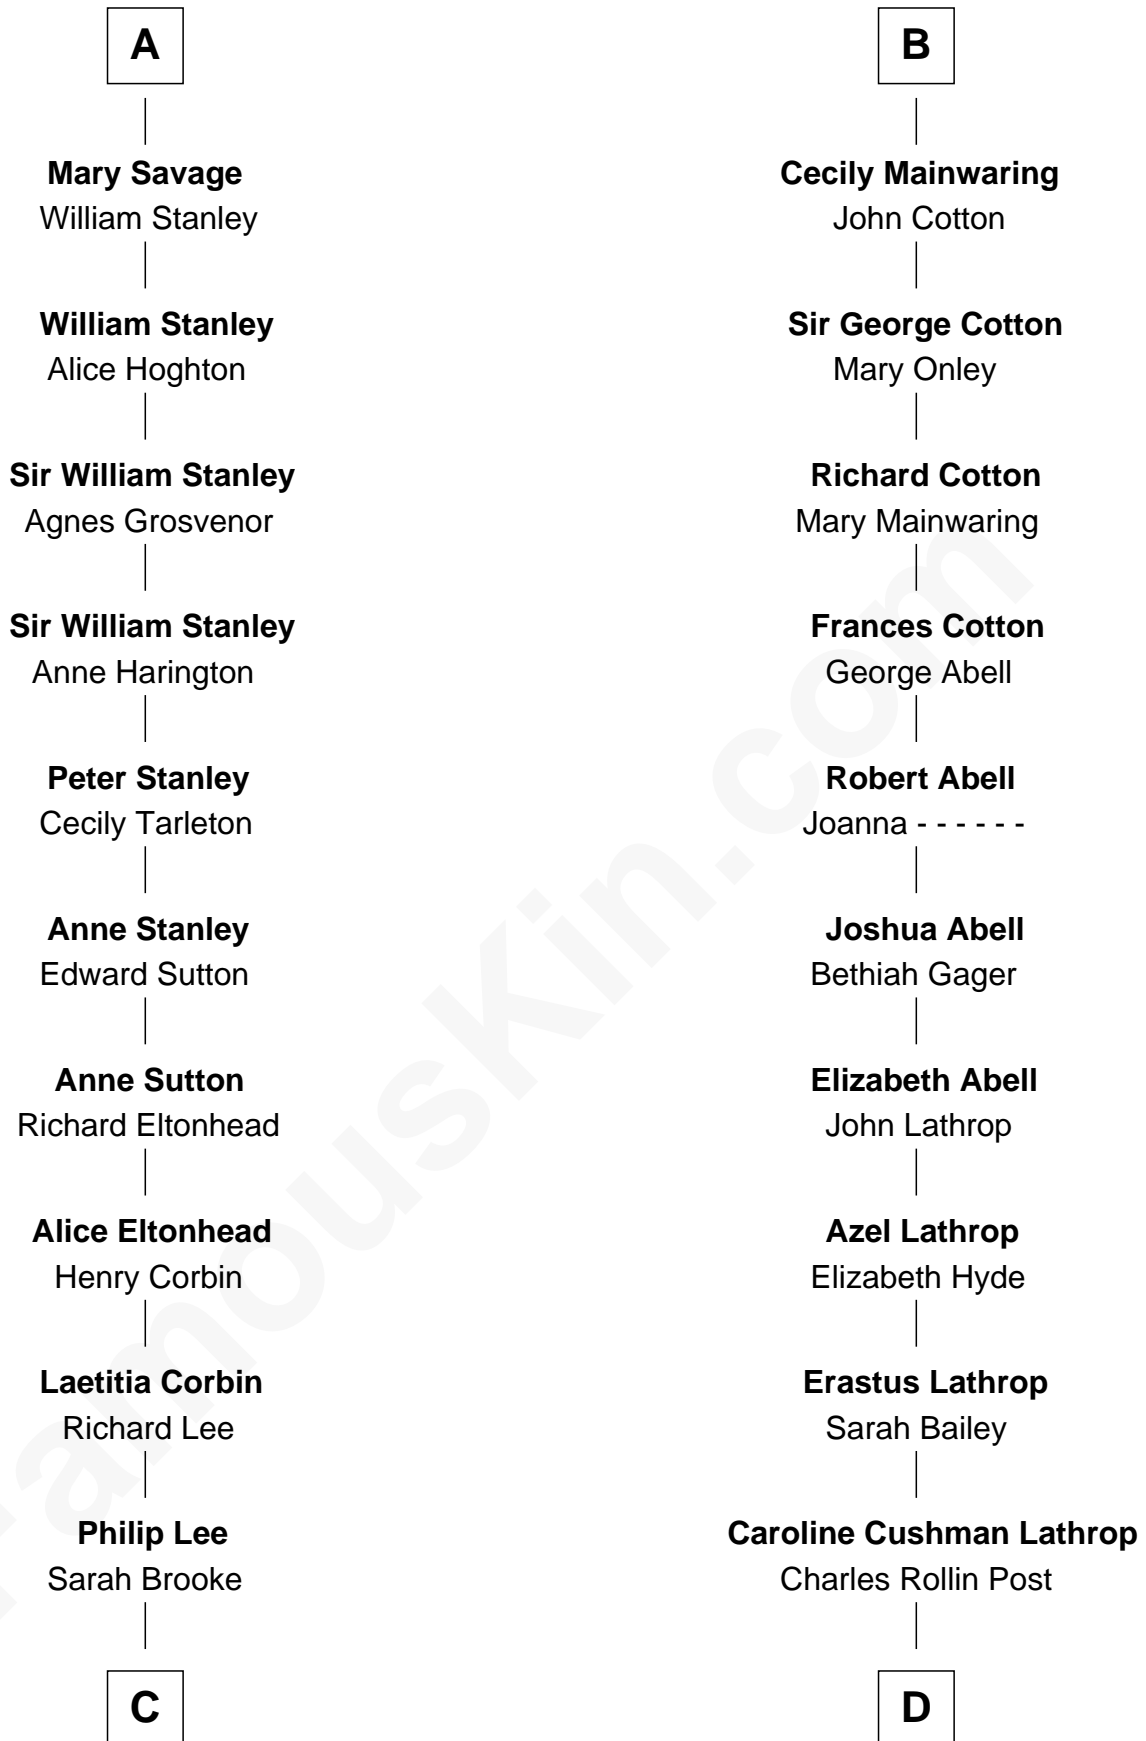

## Relationship Chart of

**Thomas Sim Lee**

*2nd and 7th Governor of Maryland*

18th cousin of

**Marjorie Post**

*Founder of General Foods*

**Sir Roger de Quincy**  
Helen of Galloway

**C**

**Thomas Lee**  
Christiana Sim

**Thomas Sim Lee**  
*2nd and 7th Governor of Maryland*

**D**

**Charles William Post**  
Elle Letitia Merriweather

**Marjorie Post**  
*Founder of General Foods*

FamousKin.com