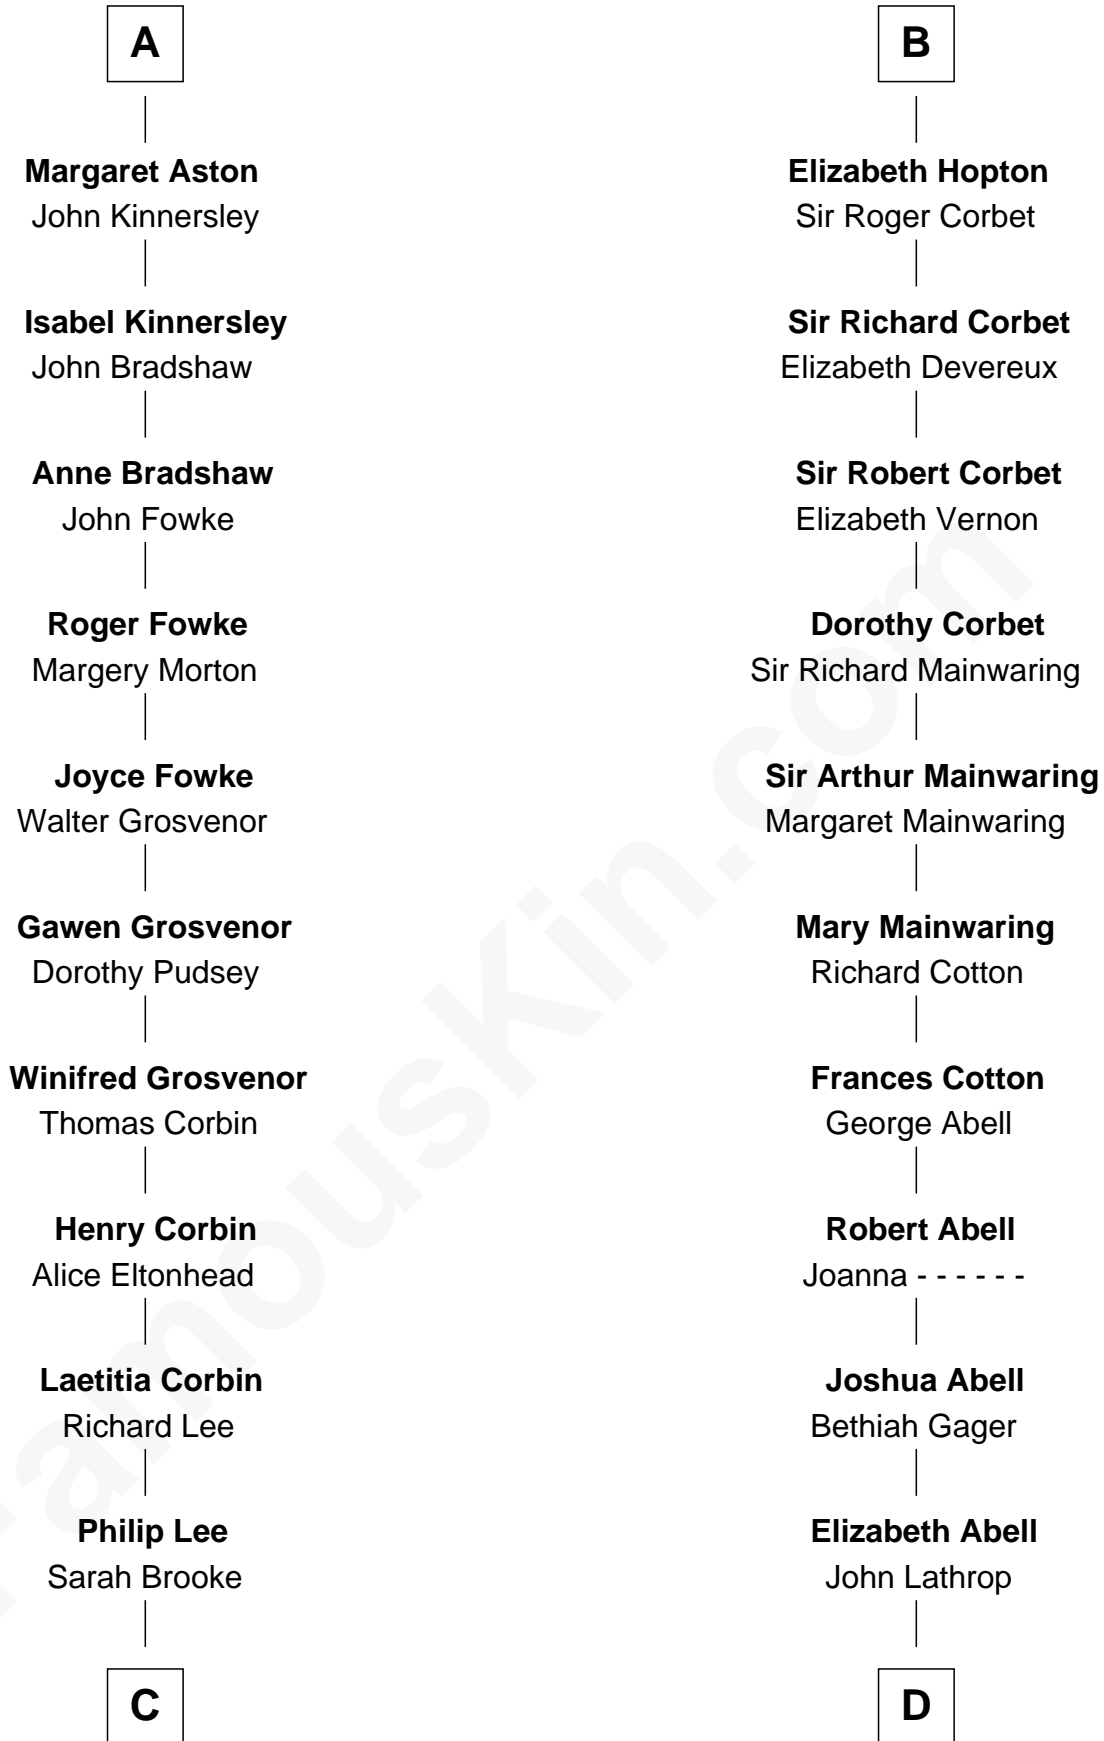

FamousKin.com Relationship Chart of

Thomas Sim Lee

2nd and 7th Governor of Maryland

18th cousin 2 times removed of

C. W. Post

Founder of Post Cereals

John de Botetourte

Maud FitzThomas

C

Thomas Lee
Christiana Sim

Thomas Sim Lee
2nd and 7th Governor of Maryland

D

Azel Lathrop
Elizabeth Hyde

Erastus Lathrop
Sarah Bailey

Caroline Cushman Lathrop
Charles Rollin Post

C. W. Post
Founder of Post Cereals