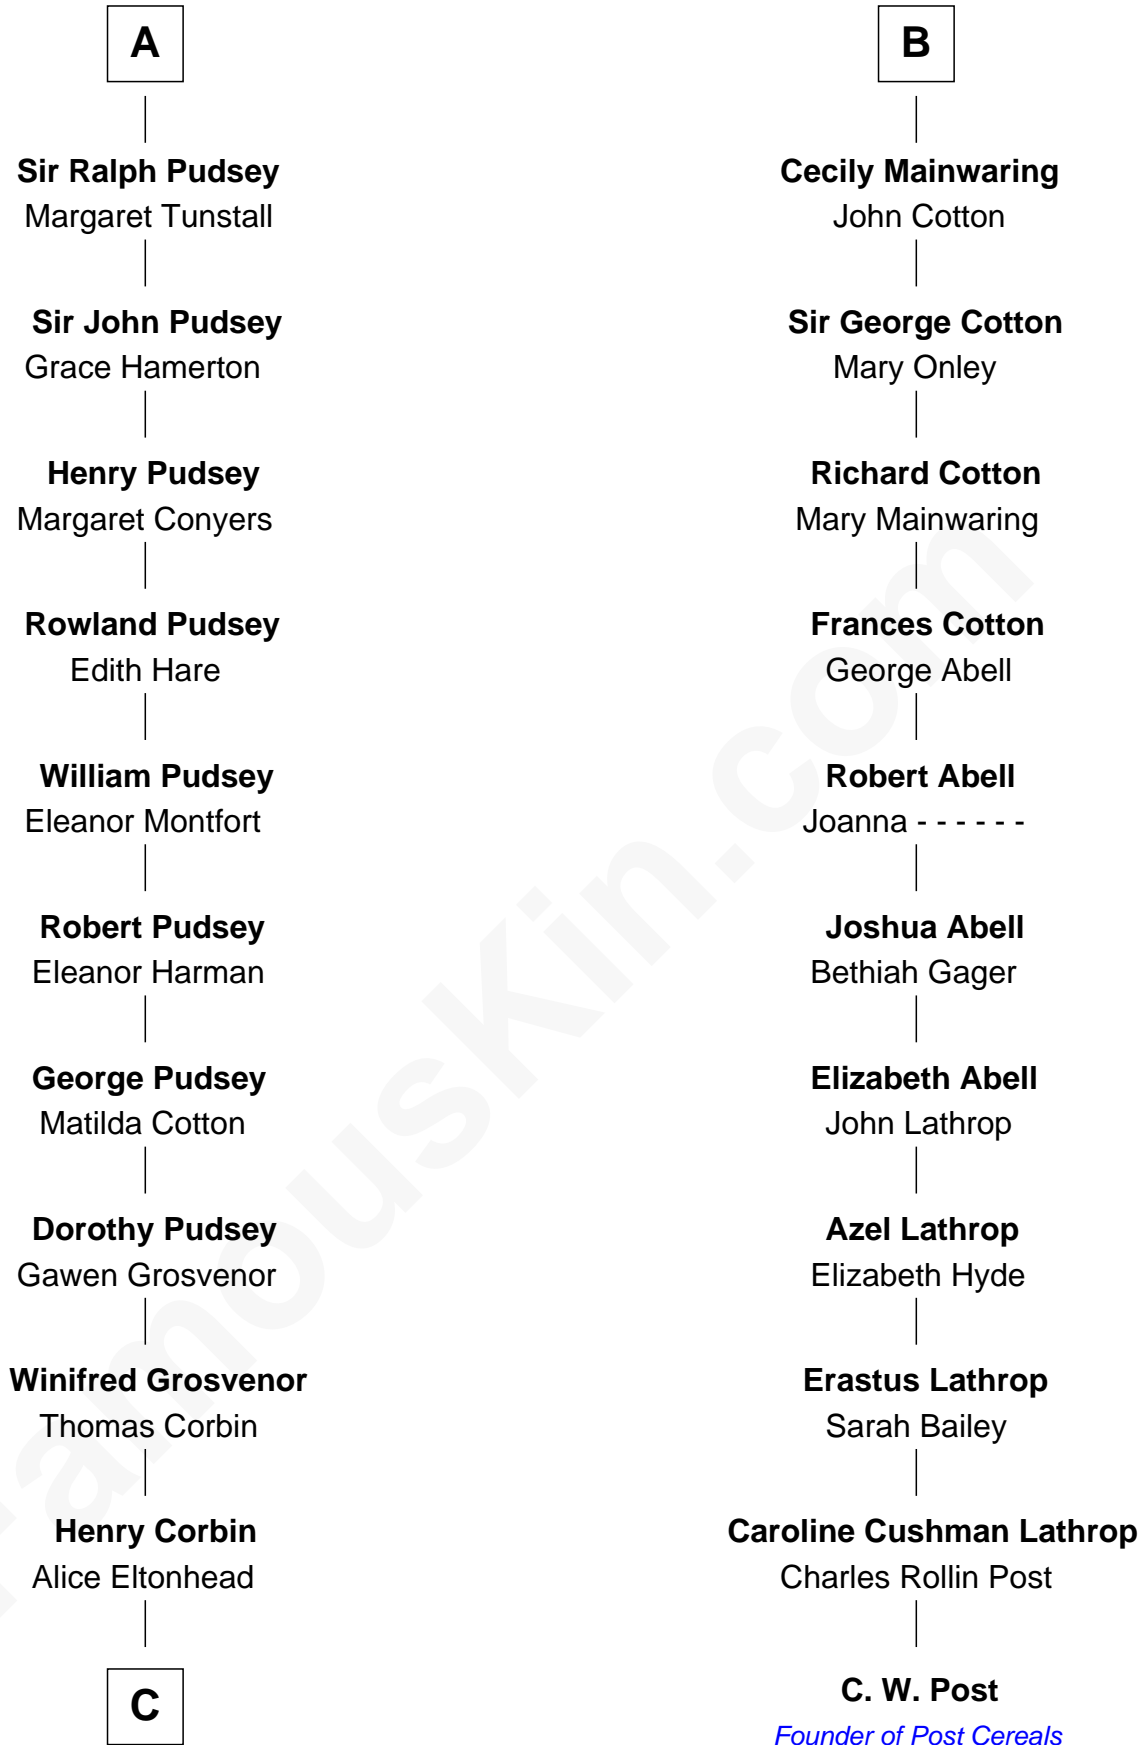

FamousKin.com Relationship Chart of

Thomas Sim Lee

2nd and 7th Governor of Maryland

17th cousin 3 times removed of

C. W. Post

Founder of Post Cereals

Sir Richard FitzRoy

Rose de Dover

Elizabeth Betteshorne

Elizabeth Berkeley

Sir John Sutton

Jane Sutton

Thomas Mainwaring

B

C

—
Laetitia Corbin