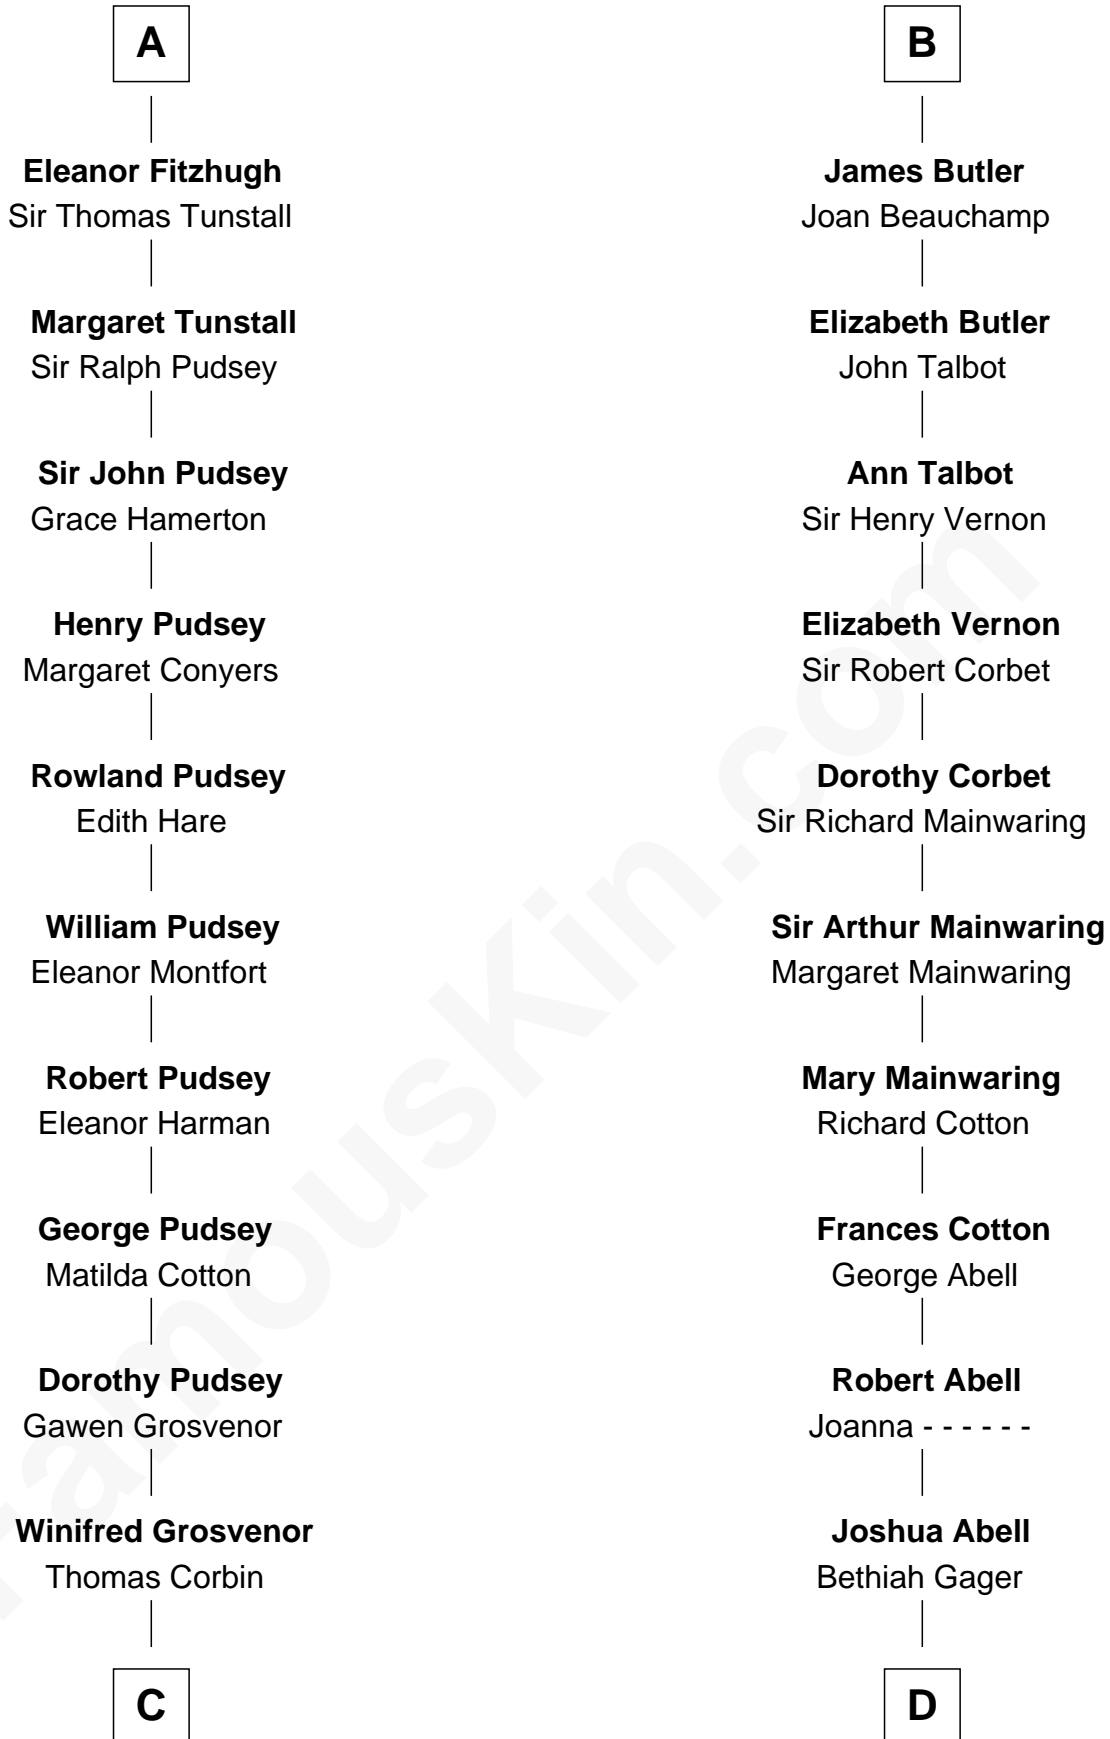

FamousKin.com Relationship Chart of

Thomas Sim Lee

2nd and 7th Governor of Maryland

21st cousin of

C. W. Post

Founder of Post Cereals

Everard Ros
Rose Trusbut

C

Henry Corbin
Alice Eltonhead

Laetitia Corbin
Richard Lee

Philip Lee
Sarah Brooke

Thomas Lee
Christiana Sim

Thomas Sim Lee
2nd and 7th Governor of Maryland

D

Elizabeth Abell
John Lathrop

Azel Lathrop
Elizabeth Hyde

Erastus Lathrop
Sarah Bailey

Caroline Cushman Lathrop
Charles Rollin Post

C. W. Post
Founder of Post Cereals