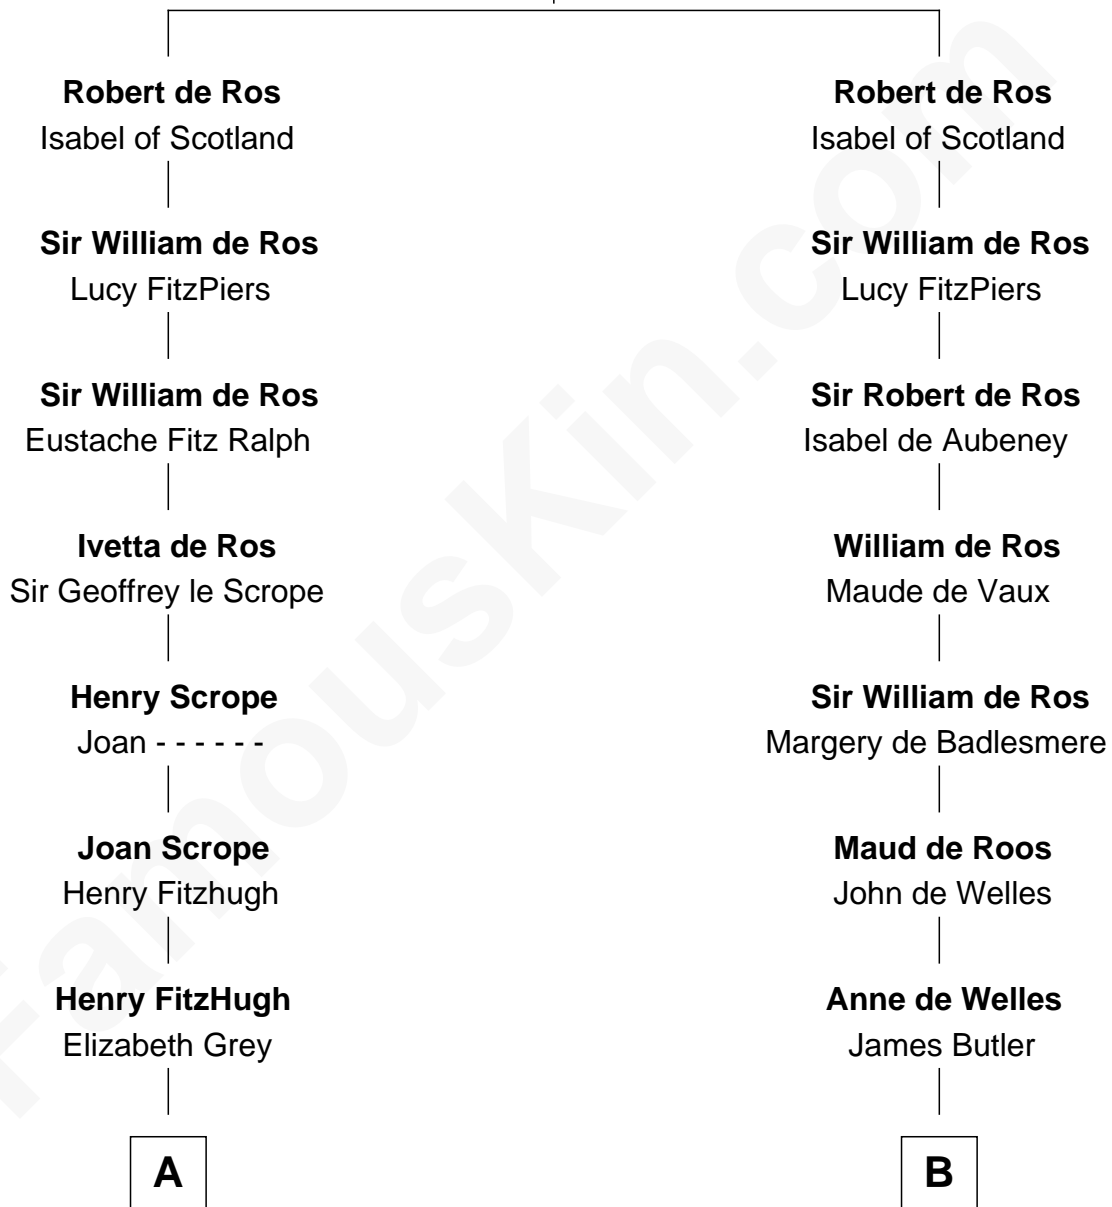

FamousKin.com Relationship Chart of

Thomas Sim Lee

2nd and 7th Governor of Maryland

21st cousin of

C. W. Post

Founder of Post Cereals

Everard Ros
Rose Trusbut

C

Henry Corbin
Alice Eltonhead

Laetitia Corbin
Richard Lee

Philip Lee
Sarah Brooke

Thomas Lee
Christiana Sim

Thomas Sim Lee
2nd and 7th Governor of Maryland

D

Elizabeth Abell
John Lathrop

Azel Lathrop
Elizabeth Hyde

Erastus Lathrop
Sarah Bailey

Caroline Cushman Lathrop
Charles Rollin Post

C. W. Post
Founder of Post Cereals