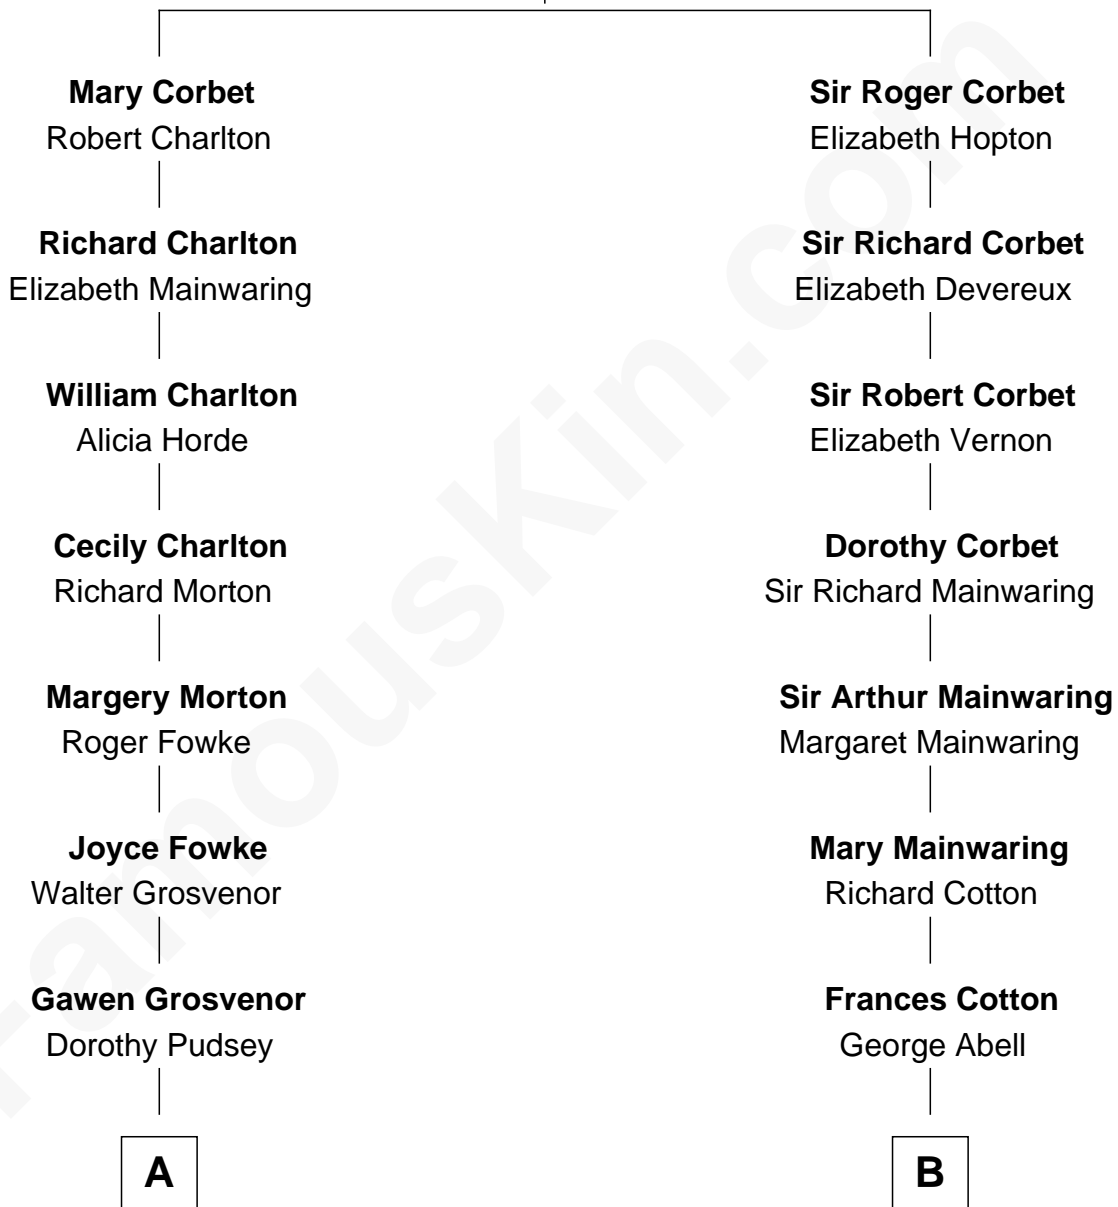

FamousKin.com

Relationship Chart of

Thomas Sim Lee

2nd and 7th Governor of Maryland

12th cousin 6 times removed of

Adlai Stevenson III

U.S. Senator from Illinois

Sir Robert Corbet

Margaret - - - - -

C

Ellen Borden

Adlai Ewing Stevenson

Adlai Stevenson III

U.S. Senator from Illinois

FamousKin.com