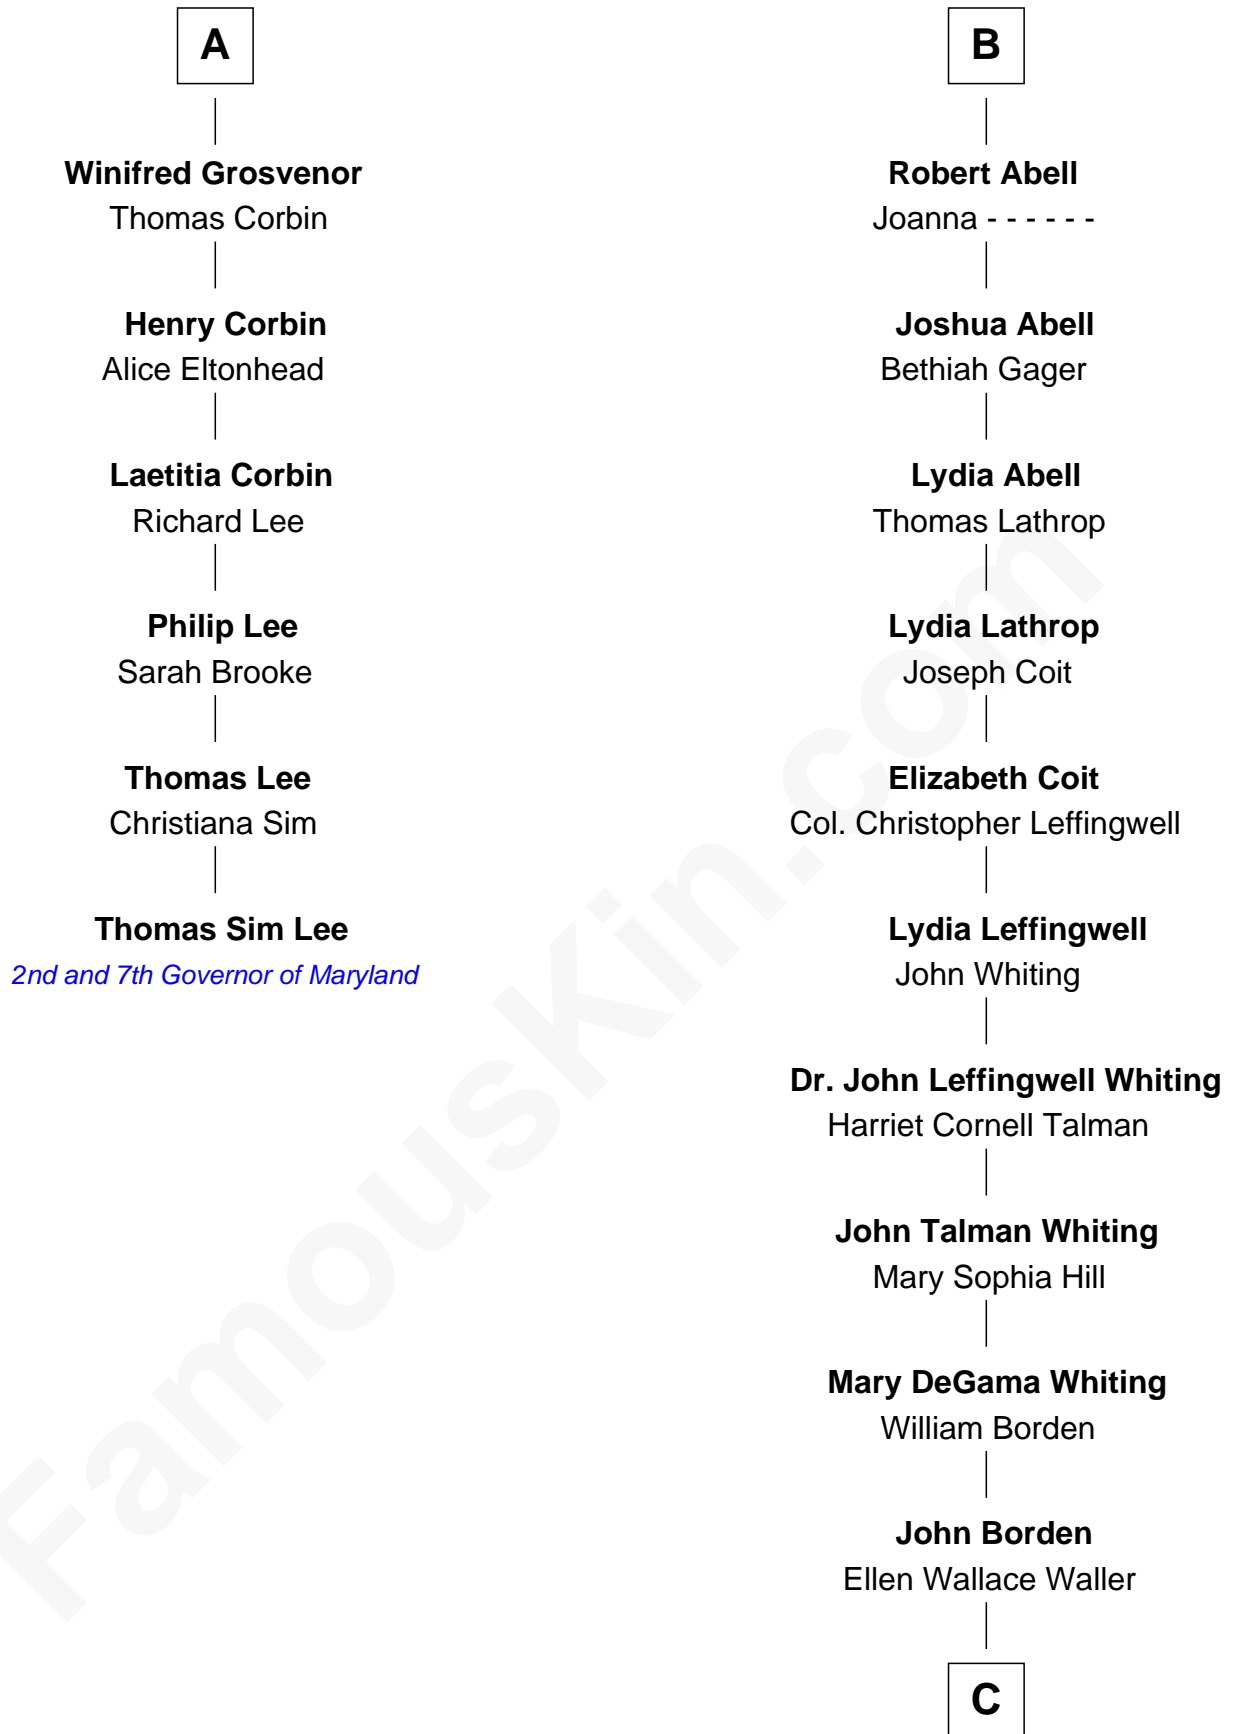

FamousKin.com

Relationship Chart of

Thomas Sim Lee

2nd and 7th Governor of Maryland

12th cousin 6 times removed of

Adlai Stevenson III

U.S. Senator from Illinois

Sir Robert Corbet

Margaret - - - - -

C

Ellen Borden

Adlai Ewing Stevenson

Adlai Stevenson III

U.S. Senator from Illinois

FamousKin.com