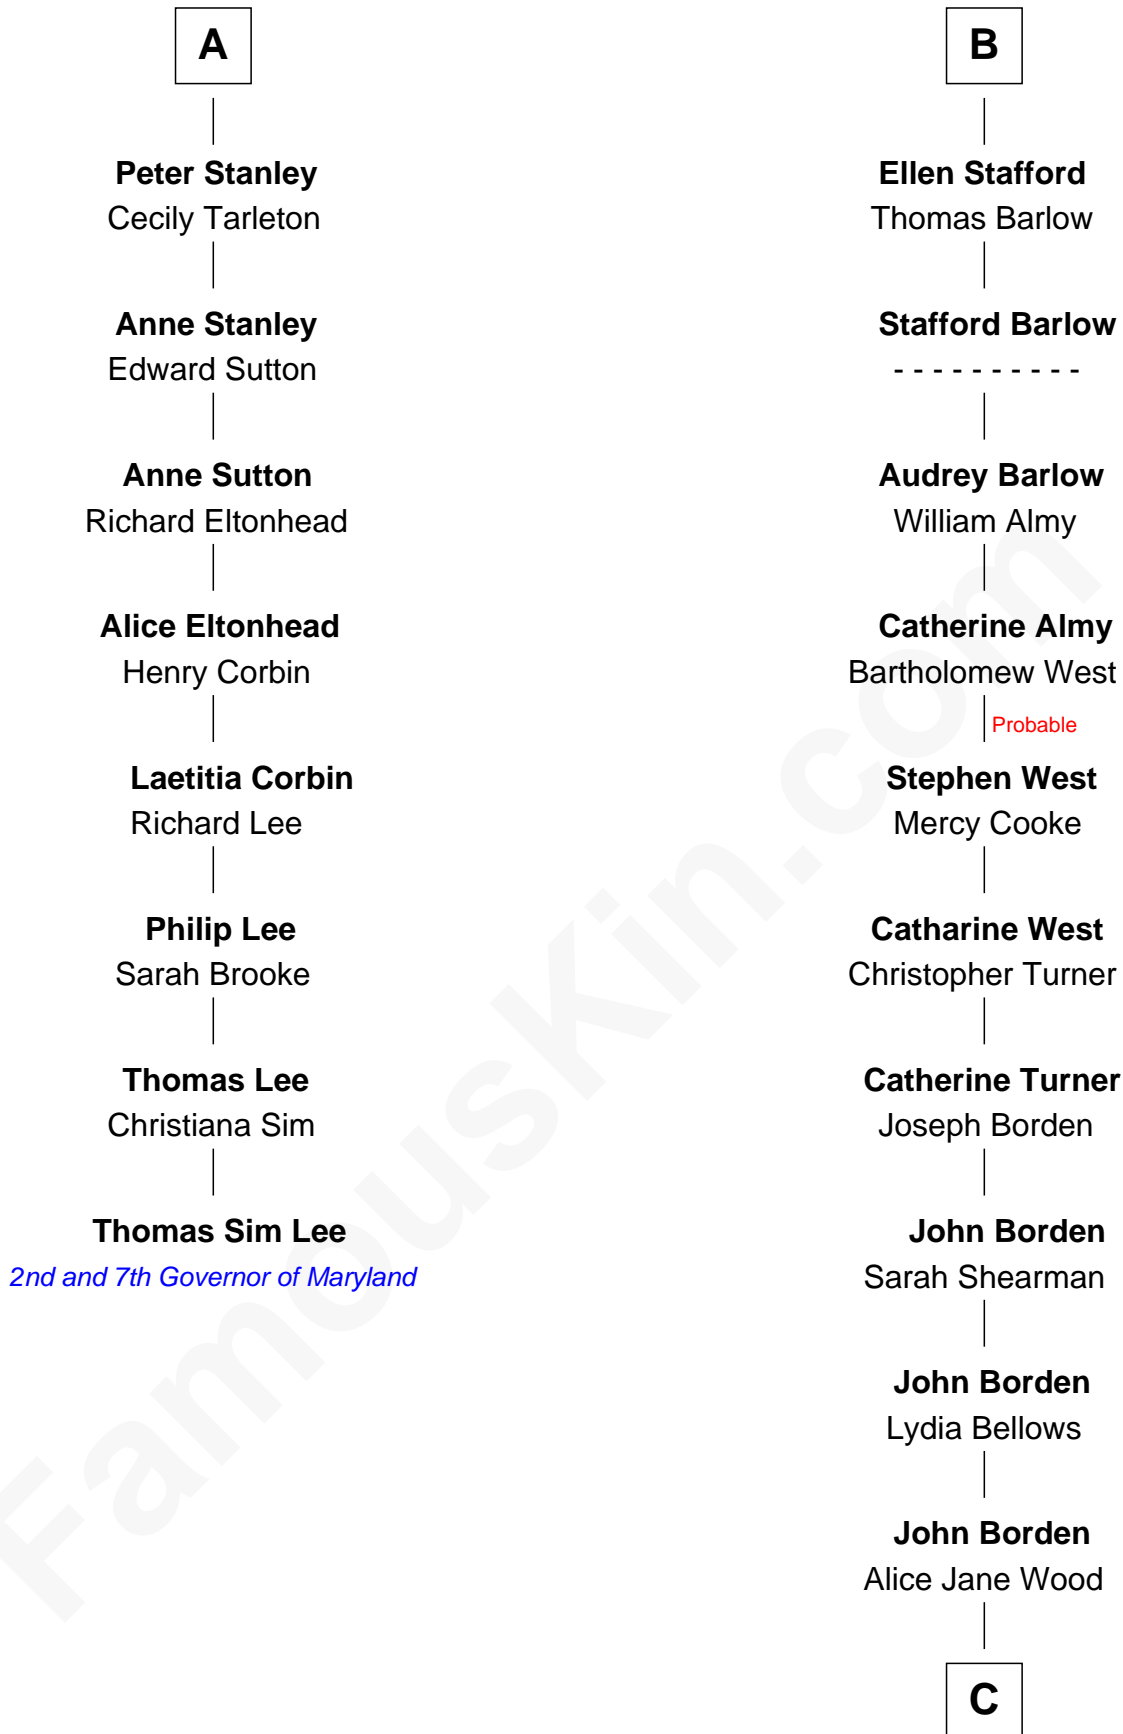

# FamousKin.com Relationship Chart of

**Thomas Sim Lee**

*2nd and 7th Governor of Maryland*

**14th cousin 6 times removed of**

**Adlai Stevenson III**

*U.S. Senator from Illinois*

**C**

**William Borden**  
Mary DeGama Whiting

**John Borden**  
Ellen Wallace Waller

**Ellen Borden**  
Adlai Ewing Stevenson

**Adlai Stevenson III**  
*U.S. Senator from Illinois*

FamousKin.com