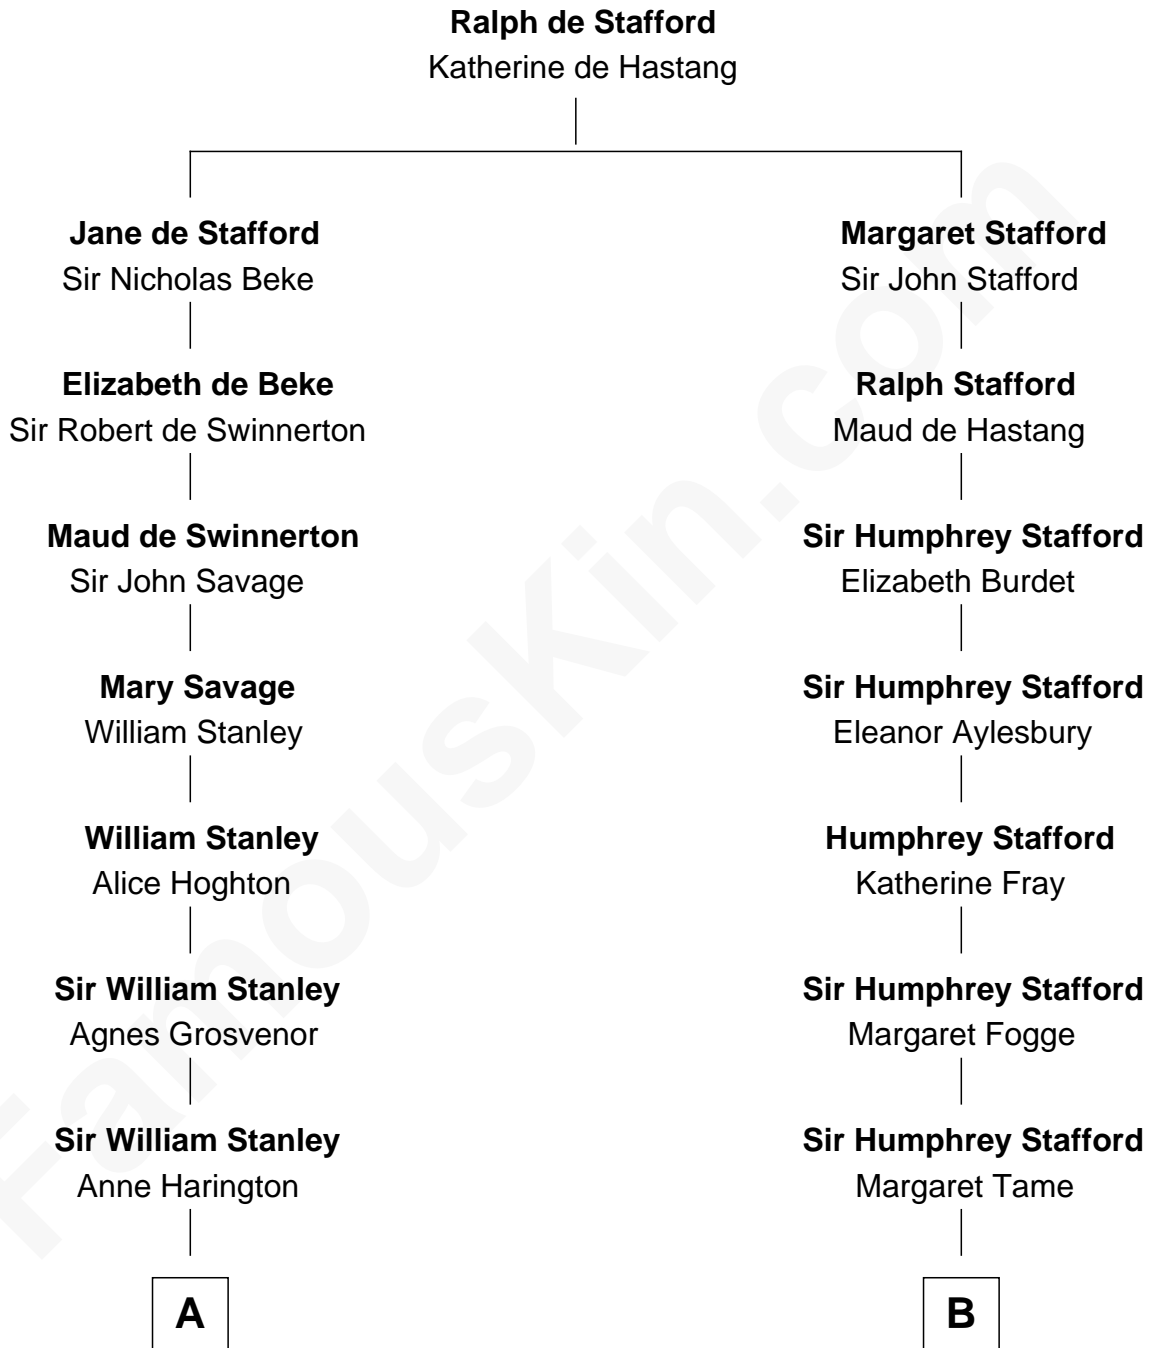

FamousKin.com Relationship Chart of

Thomas Sim Lee

2nd and 7th Governor of Maryland

14th cousin 6 times removed of

Charlie Munger

Vice-Chairman of Berkshire Hathaway

C

Caroline A. Rice
William H. Ingham

Helen Vienna Ingham
Charles W. Russell

Florence V. Russell
Alfred Case Munger

Charlie Munger
Vice-Chairman of Berkshire Hathaway