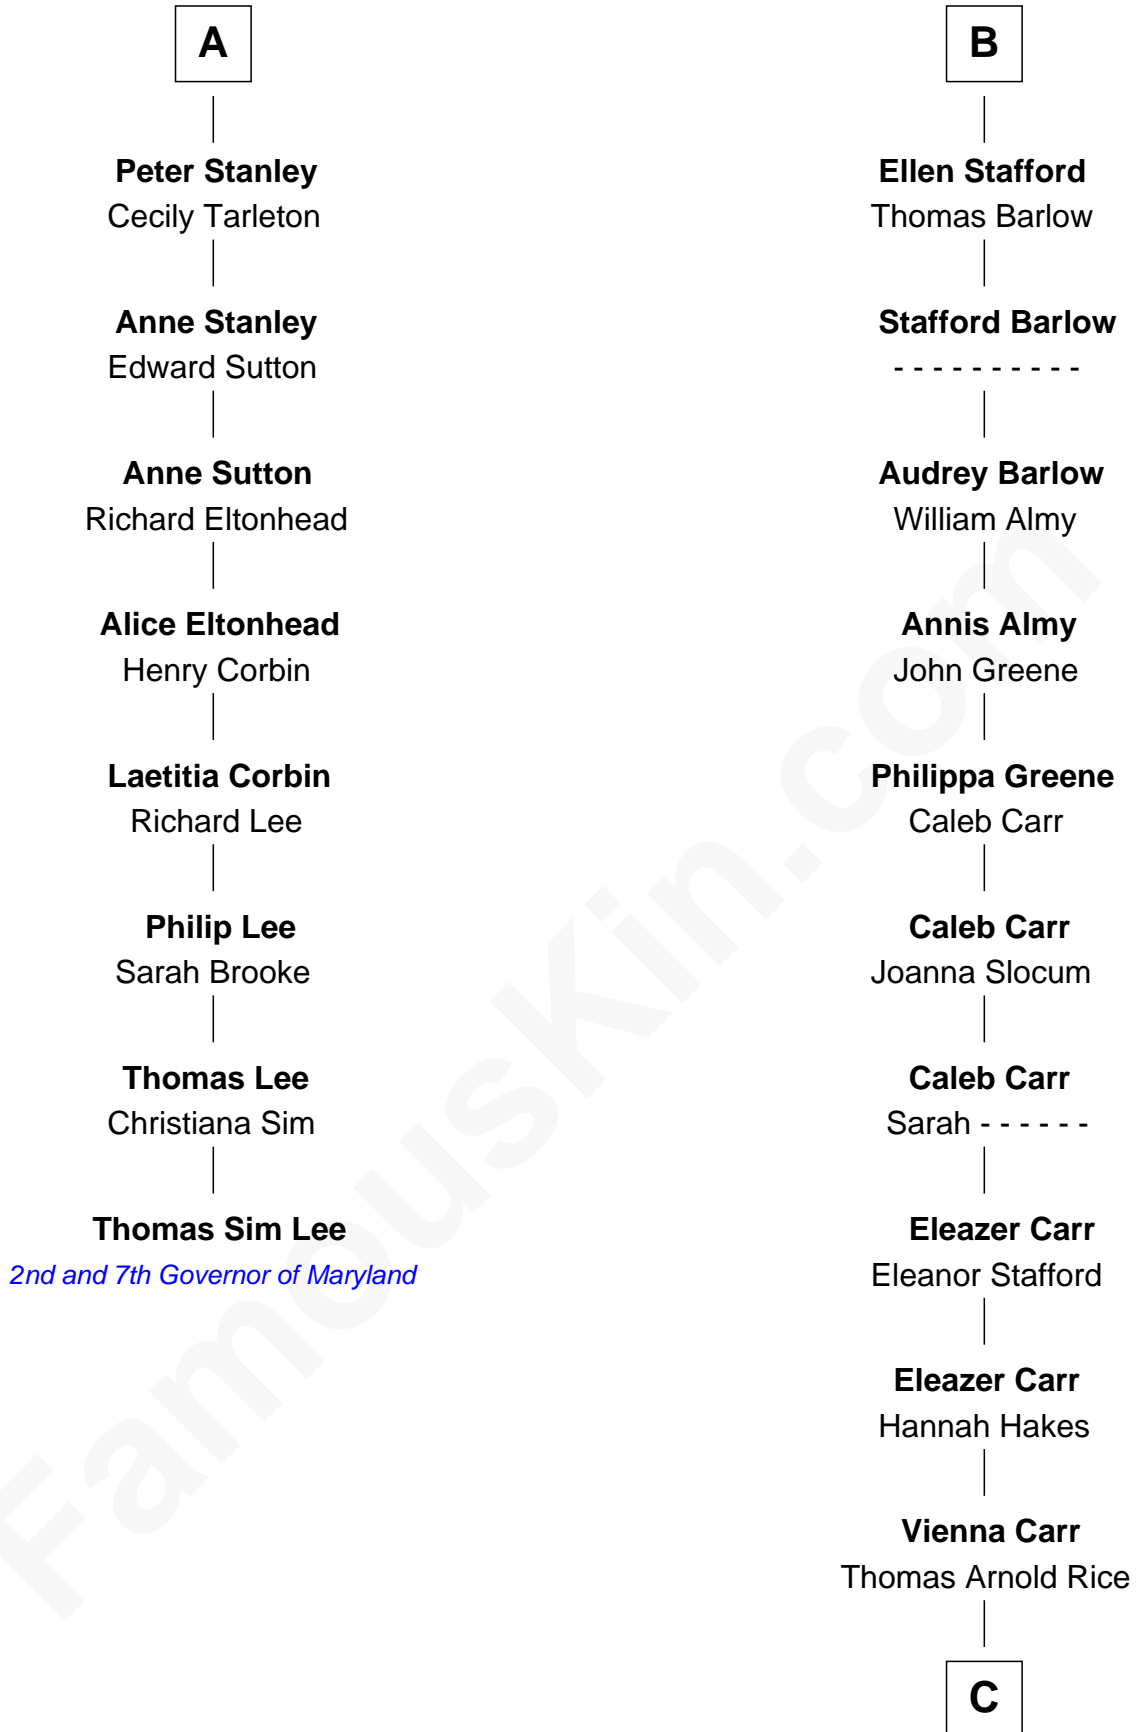

FamousKin.com Relationship Chart of

Thomas Sim Lee

2nd and 7th Governor of Maryland

14th cousin 6 times removed of

Charlie Munger

Vice-Chairman of Berkshire Hathaway

C

Caroline A. Rice
William H. Ingham

Helen Vienna Ingham
Charles W. Russell

Florence V. Russell
Alfred Case Munger

Charlie Munger
Vice-Chairman of Berkshire Hathaway