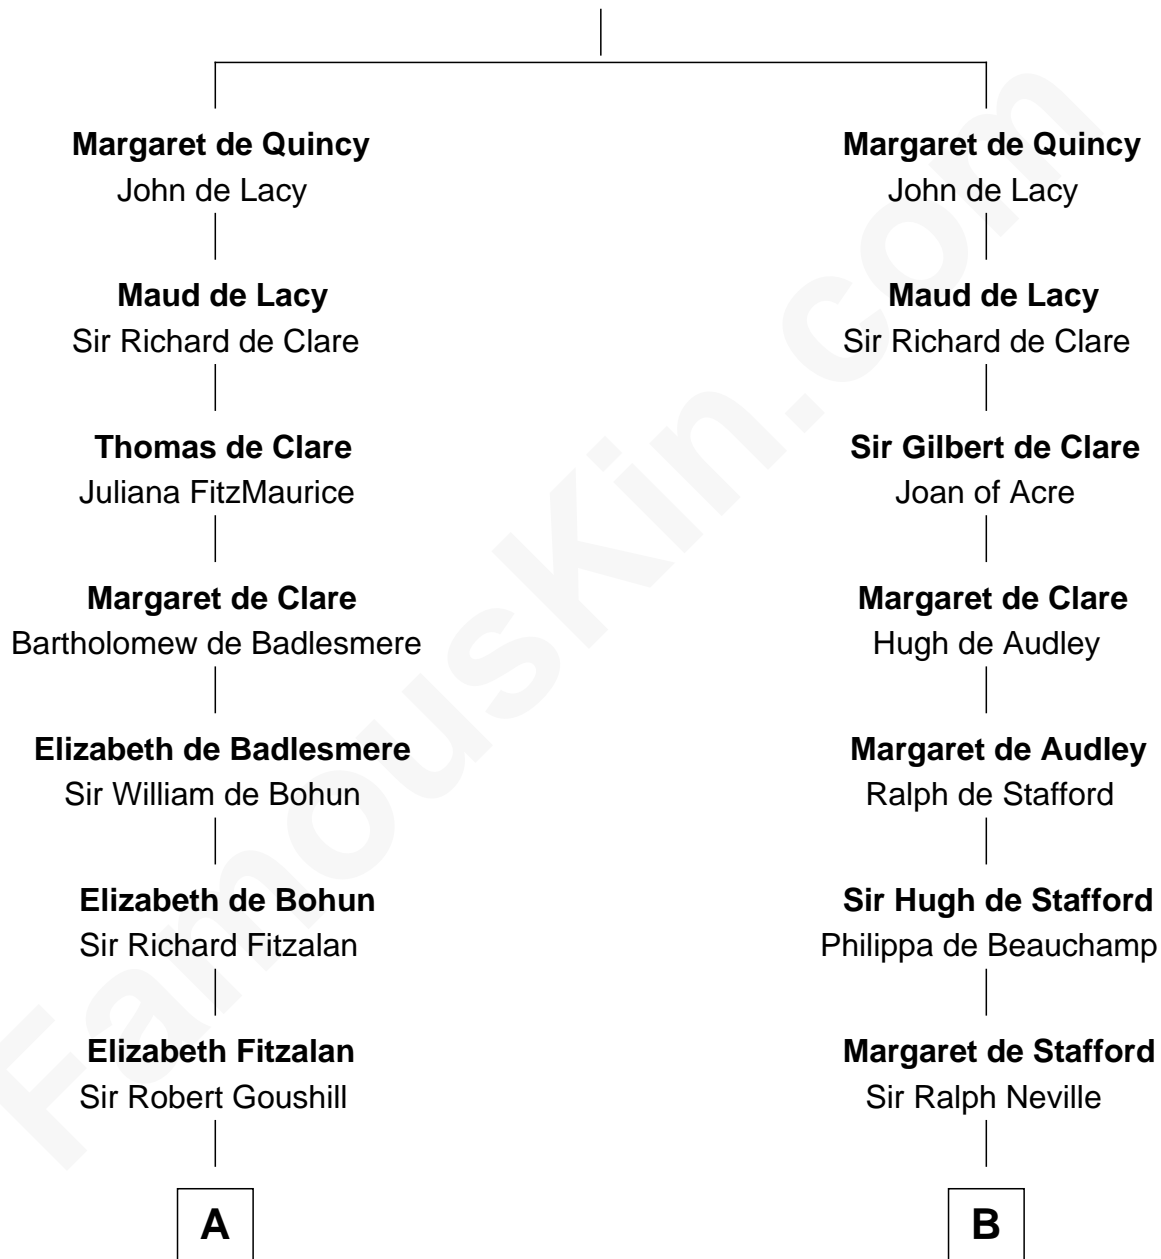

FamousKin.com Relationship Chart of

Thomas Sim Lee

2nd and 7th Governor of Maryland

18th cousin 3 times removed of

Benjamin Harrison

23rd U.S. President

Sir Robert II de Quincy

Hawise of Chester

C

Thomas Lee
Christiana Sim

Thomas Sim Lee
2nd and 7th Governor of Maryland

D

Benjamin Harrison
Anne Carter

Benjamin Harrison
Elizabeth Bassett

Gen. William Henry Harrison
Anna Tuthill Symmes

John Scott Harrison
Elizabeth Ramsey Irwin

Benjamin Harrison
23rd U.S. President