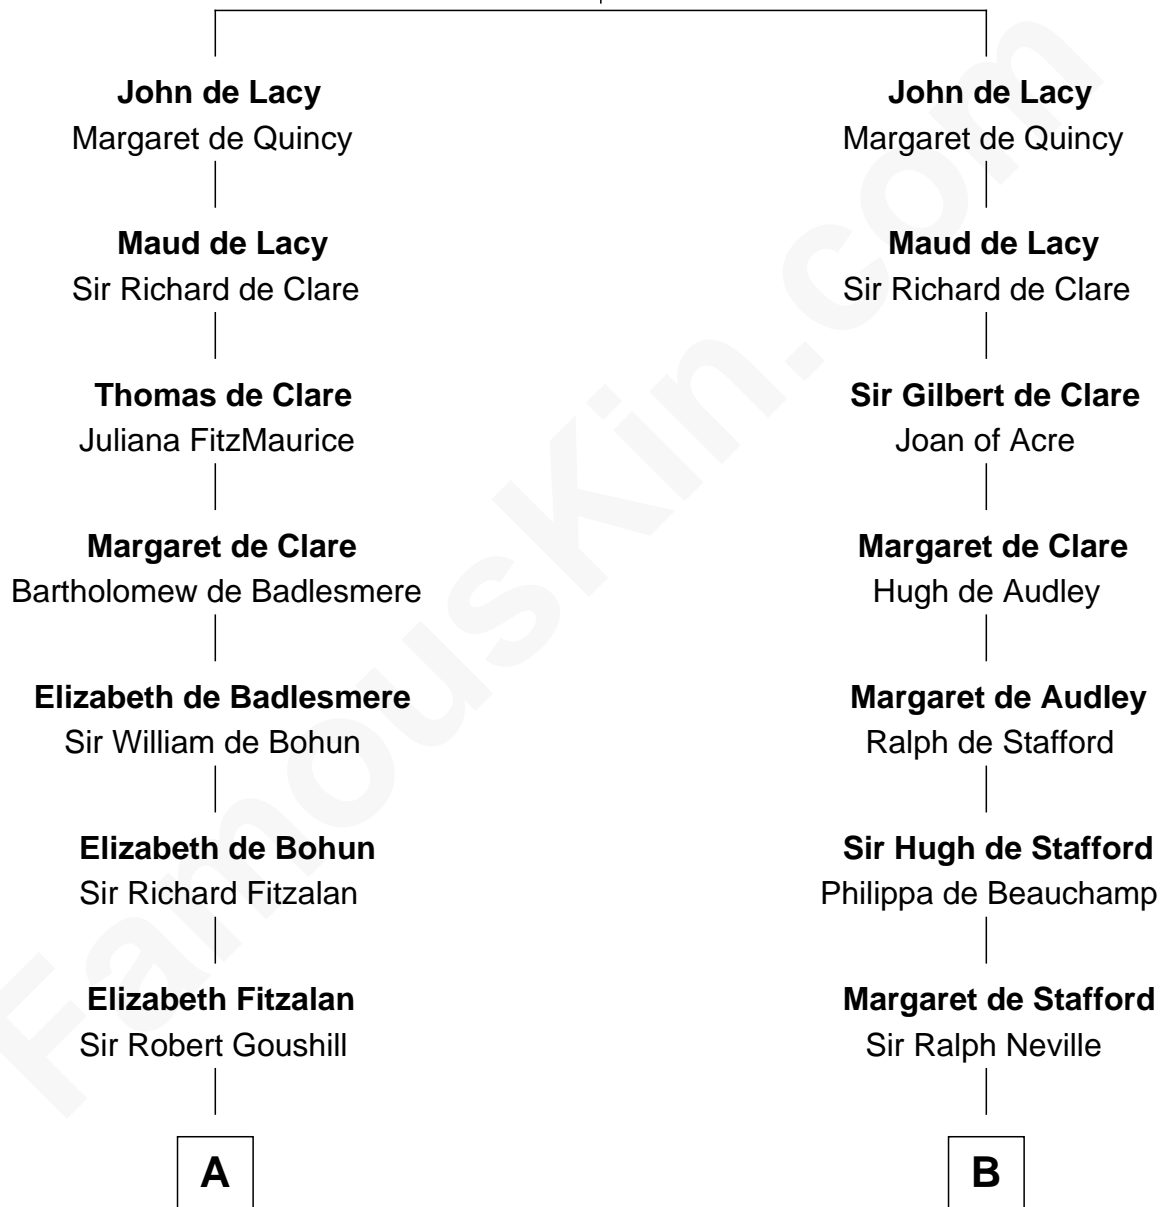

# FamousKin.com Relationship Chart of

**Thomas Sim Lee**

*2nd and 7th Governor of Maryland*

**18th cousin 3 times removed of**

**Benjamin Harrison**

*23rd U.S. President*

**Roger de Lacy**

Maud de Clere

**C**

**Thomas Lee**  
Christiana Sim

**Thomas Sim Lee**  
*2nd and 7th Governor of Maryland*

**D**

**Benjamin Harrison**  
Anne Carter

**Benjamin Harrison**  
Elizabeth Bassett

**Gen. William Henry Harrison**  
Anna Tuthill Symmes

**John Scott Harrison**  
Elizabeth Ramsey Irwin

**Benjamin Harrison**  
*23rd U.S. President*

FamousKin.com