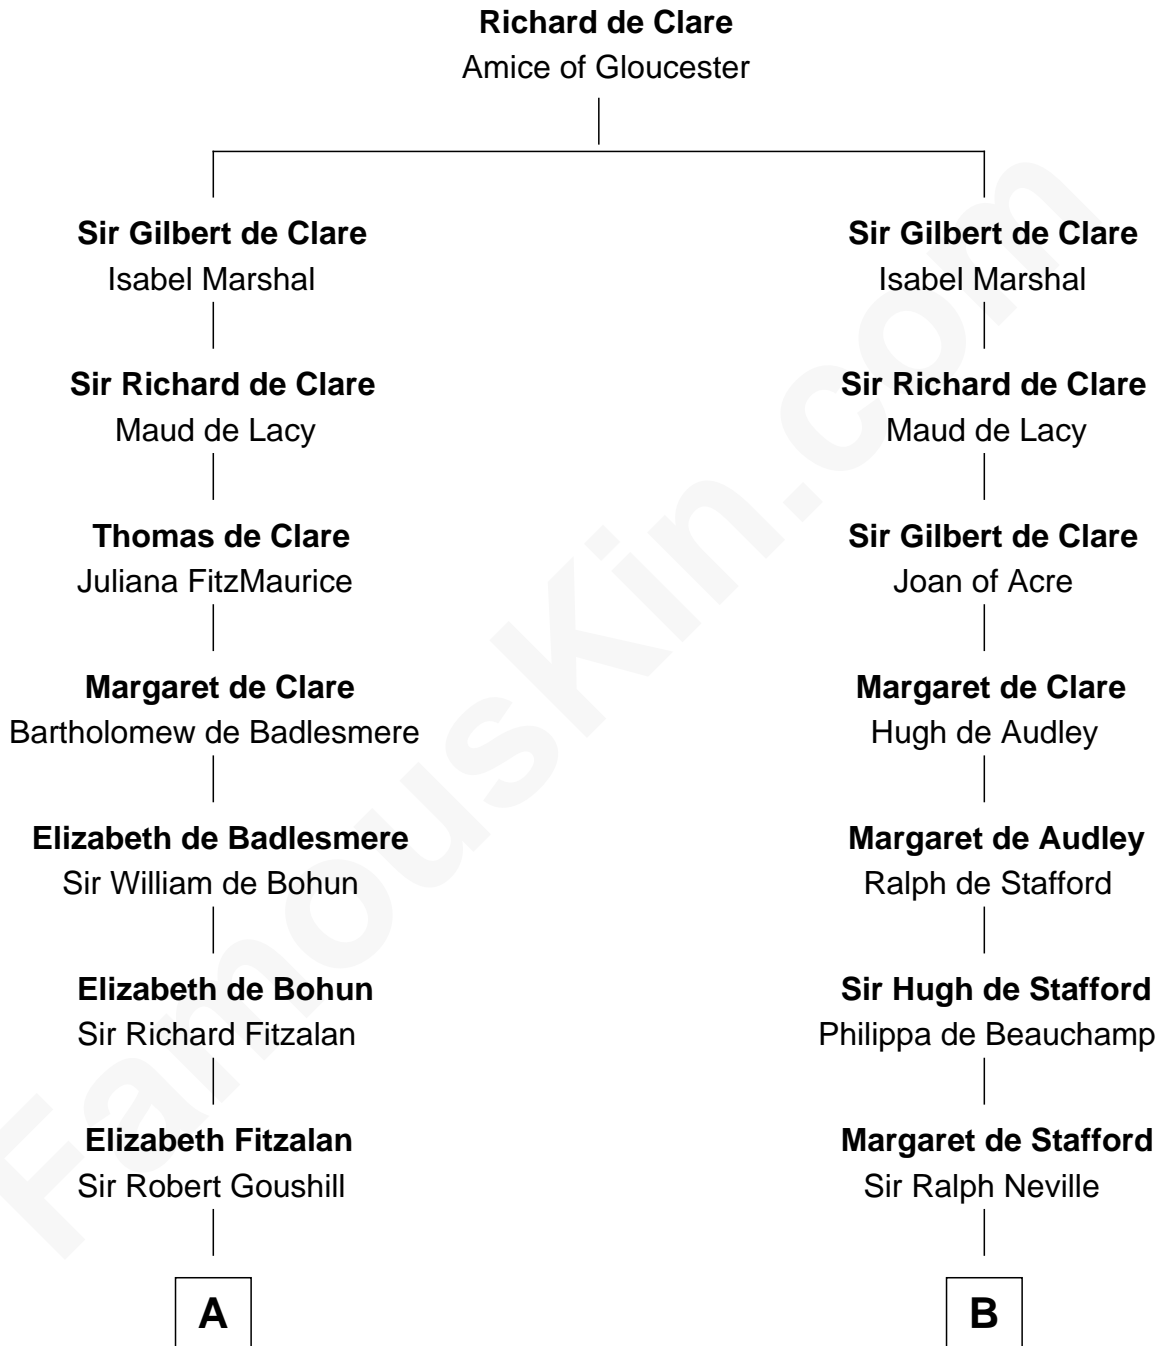

# FamousKin.com Relationship Chart of

**Thomas Sim Lee**

*2nd and 7th Governor of Maryland*

**18th cousin 3 times removed of**

**Benjamin Harrison**

*23rd U.S. President*

**C**

**Thomas Lee**  
Christiana Sim

**Thomas Sim Lee**  
*2nd and 7th Governor of Maryland*

**D**

**Benjamin Harrison**  
Anne Carter

**Benjamin Harrison**  
Elizabeth Bassett

**Gen. William Henry Harrison**  
Anna Tuthill Symmes

**John Scott Harrison**  
Elizabeth Ramsey Irwin

**Benjamin Harrison**  
*23rd U.S. President*