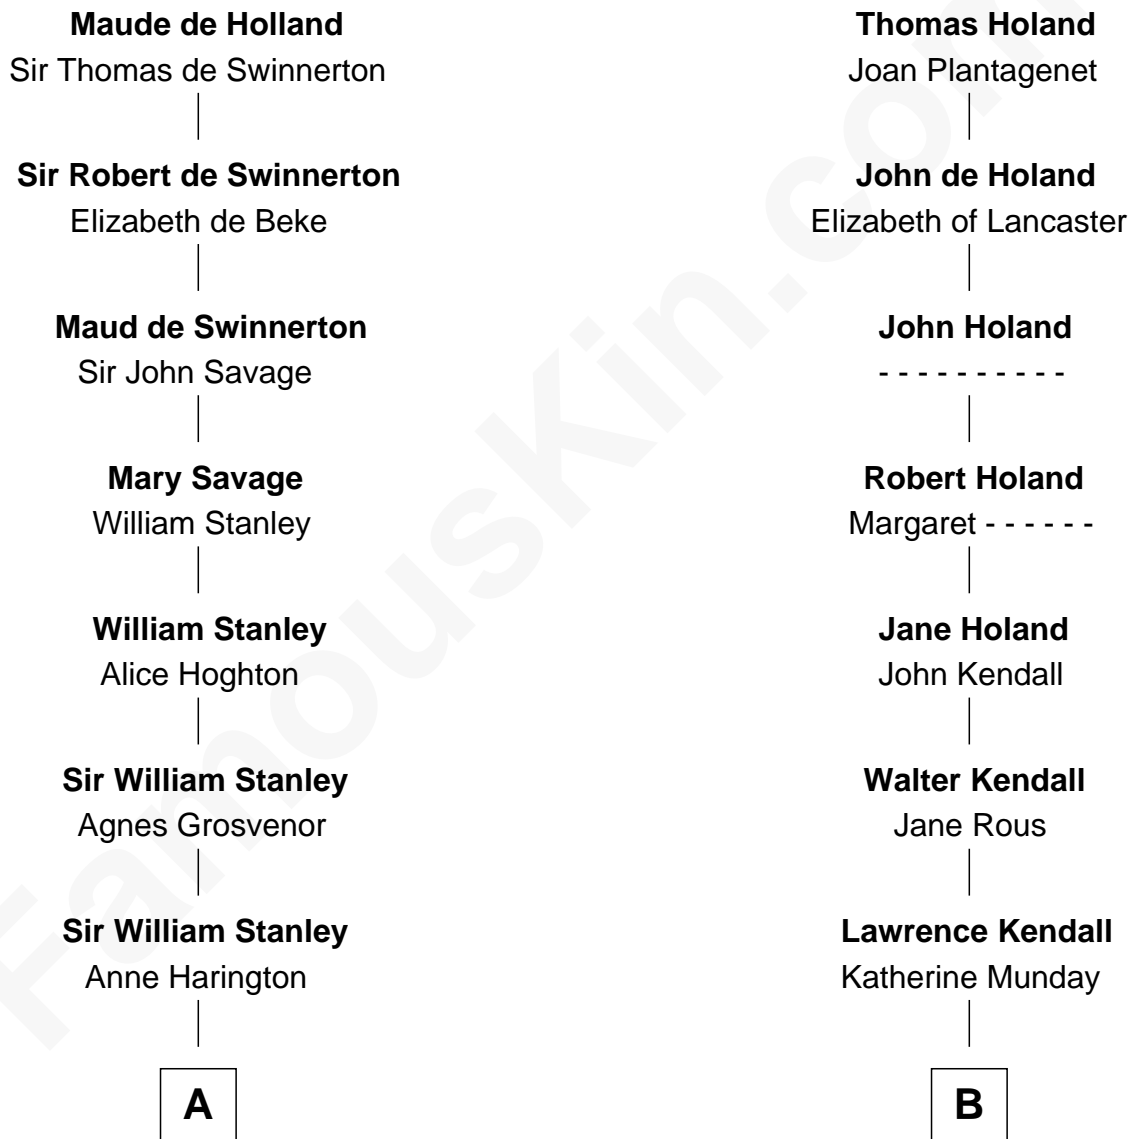

FamousKin.com Relationship Chart of

Thomas Sim Lee

2nd and 7th Governor of Maryland

14th cousin 7 times removed of

Ed Helms

TV and Movie Actor

Sir Robert de Holland

Maude la Zouche