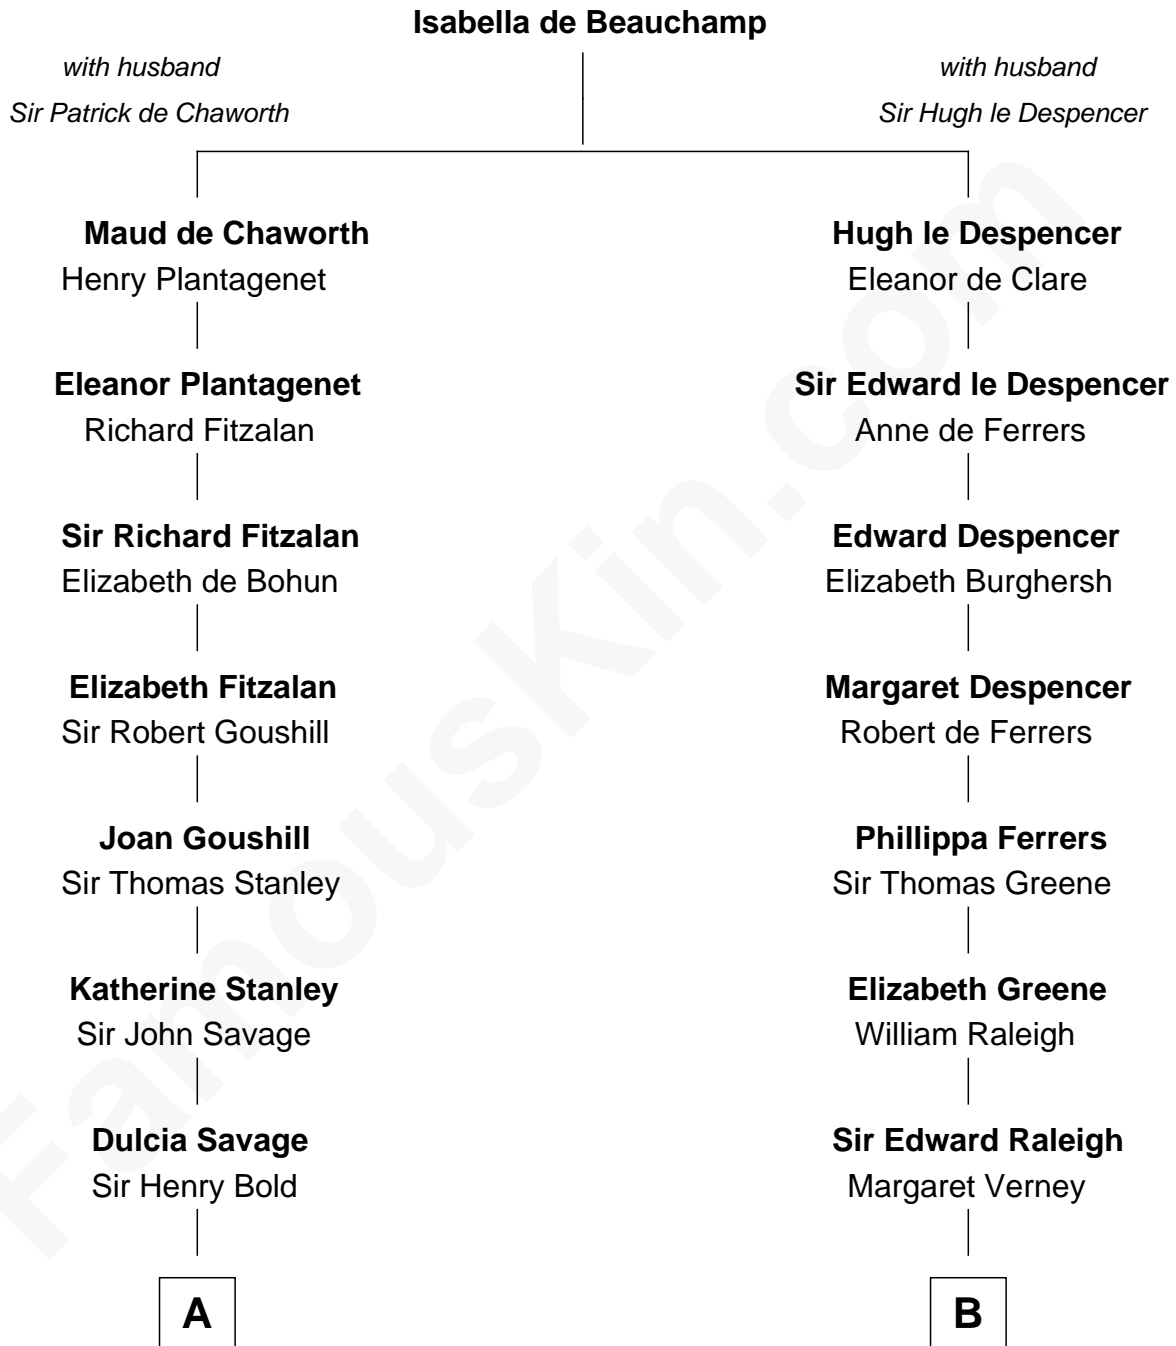

## Relationship Chart of

**Thomas Sim Lee**

*2nd and 7th Governor of Maryland*

**15th cousin 3 times removed of**

**Joseph Wharton**

*Founder of the Wharton School of Business*

C

Deborah Fisher

William Wharton

Joseph Wharton

*Founder, Wharton School of Business*

FamousKin.com