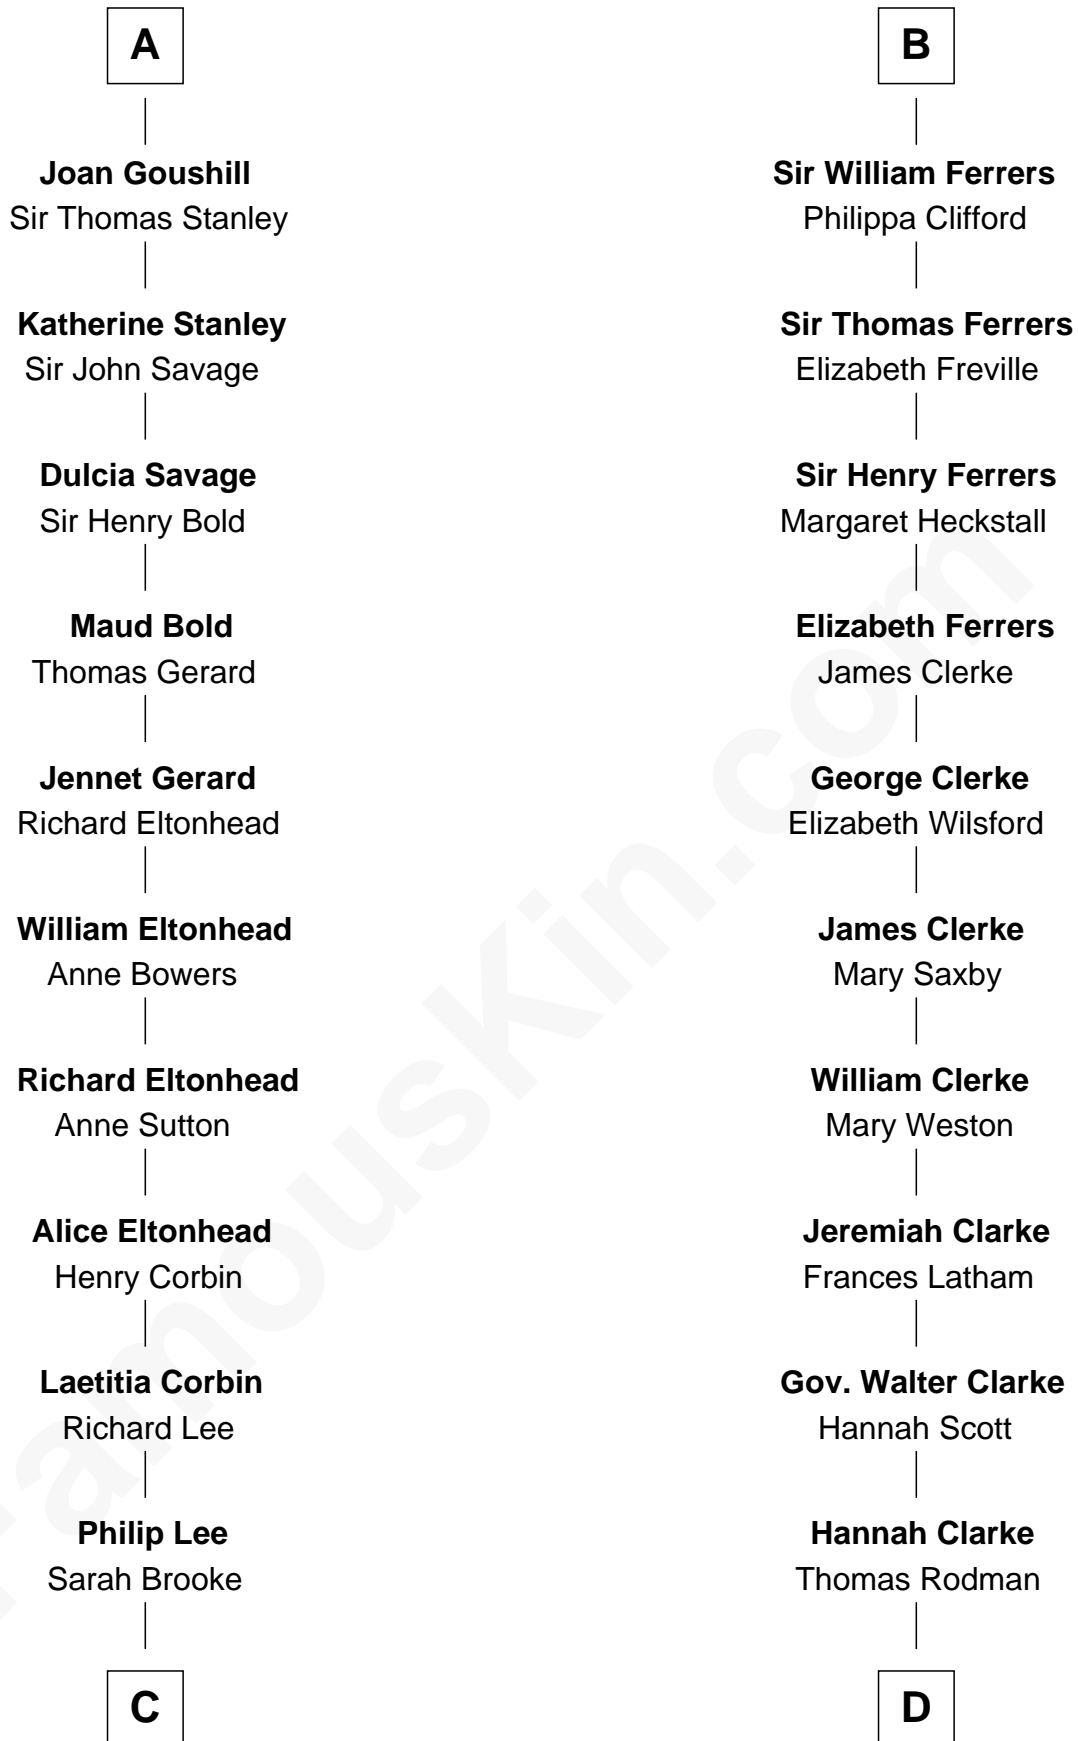

## Relationship Chart of

**Thomas Sim Lee**

*2nd and 7th Governor of Maryland*

**18th cousin 3 times removed of**

**Joseph Wharton**

*Founder of the Wharton School of Business*

**Sir Robert II de Quincy**

Hawise of Chester

**C**

**Thomas Lee**  
Christiana Sim

**Thomas Sim Lee**  
*2nd and 7th Governor of Maryland*

**D**

**Samuel Rodman**  
Mary Willett

**Thomas Rodman**  
Mary Borden

**Hannah Rodman**  
Samuel Rowland Fisher

**Deborah Fisher**  
William Wharton

**Joseph Wharton**  
*Founder, Wharton School of Business*

FamousKin.com