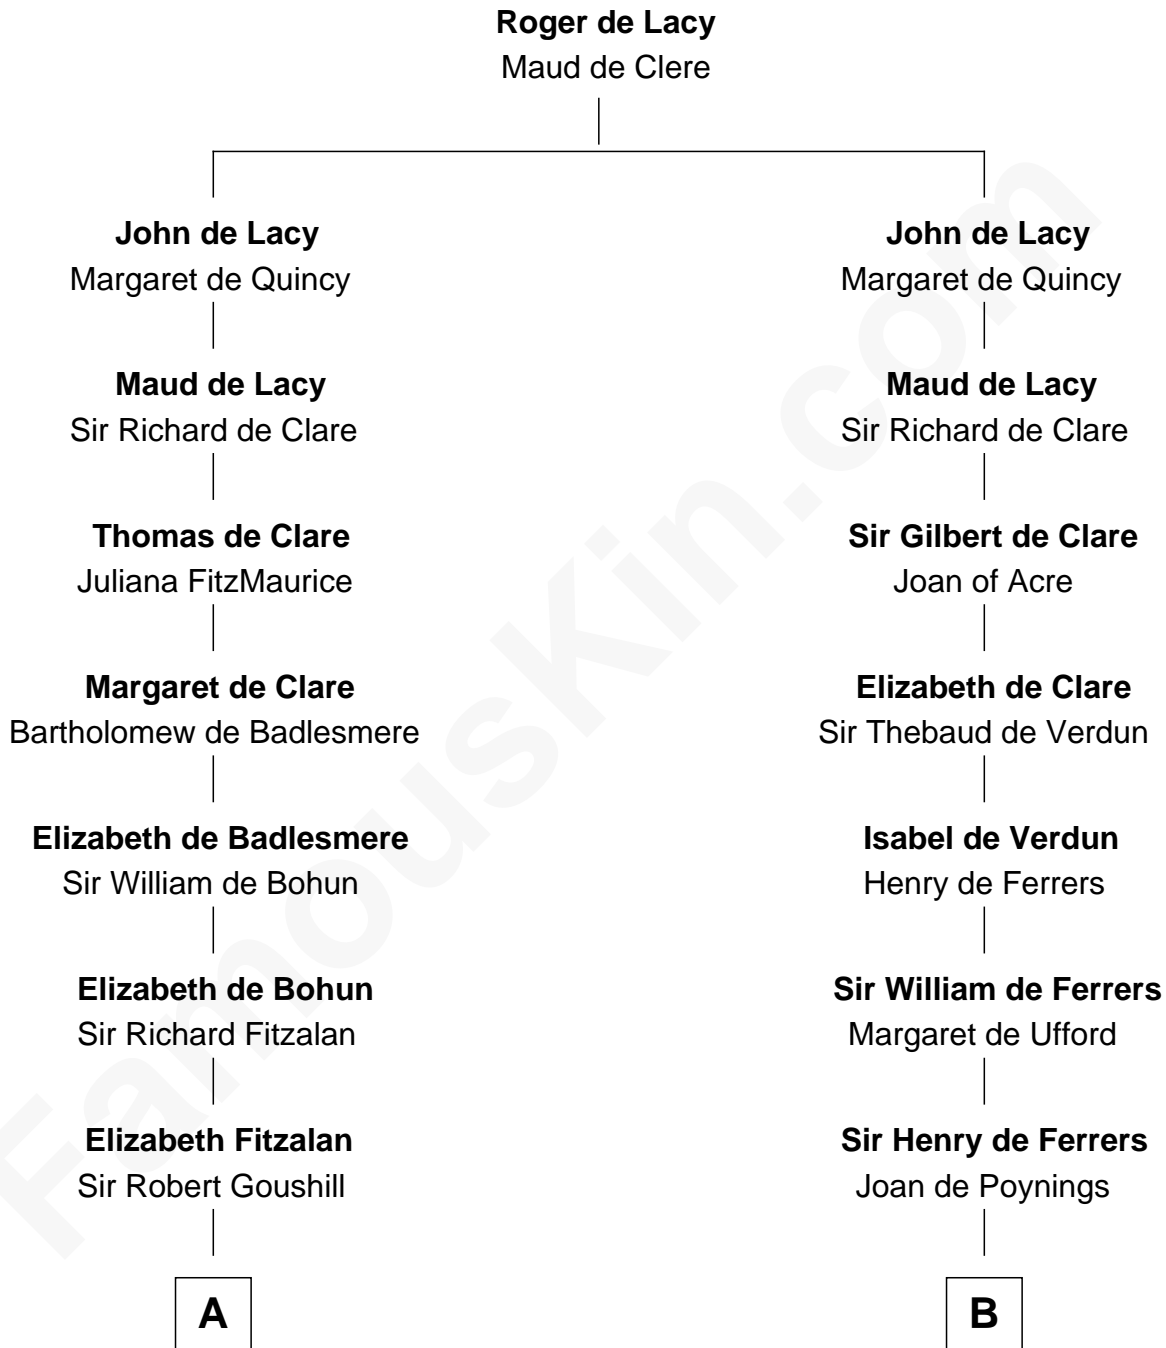

FamousKin.com

Relationship Chart of

Thomas Sim Lee

2nd and 7th Governor of Maryland

18th cousin 3 times removed of

Joseph Wharton

Founder of the Wharton School of Business

C

Thomas Lee
Christiana Sim

Thomas Sim Lee
2nd and 7th Governor of Maryland

D

Samuel Rodman
Mary Willett

Thomas Rodman
Mary Borden

Hannah Rodman
Samuel Rowland Fisher

Deborah Fisher
William Wharton

Joseph Wharton
Founder, Wharton School of Business