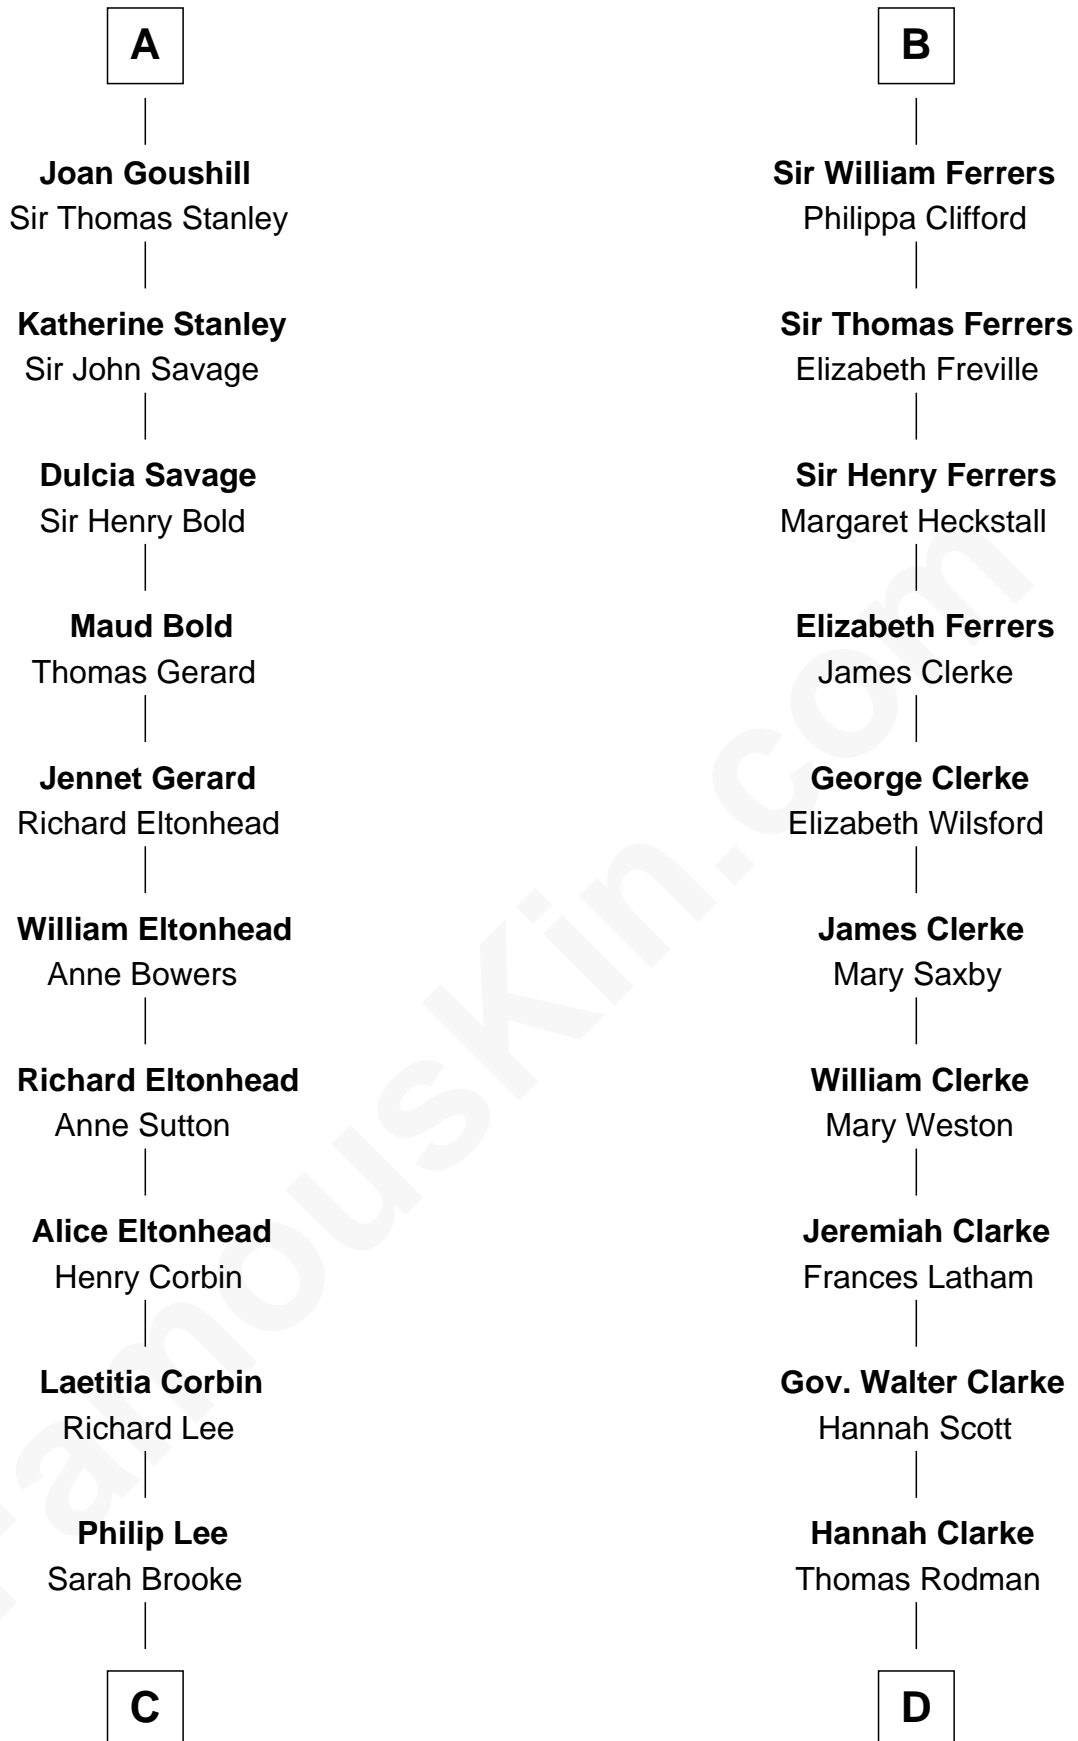

FamousKin.com

Relationship Chart of

Thomas Sim Lee

2nd and 7th Governor of Maryland

18th cousin 3 times removed of

Joseph Wharton

Founder of the Wharton School of Business

C

Thomas Lee
Christiana Sim

Thomas Sim Lee
2nd and 7th Governor of Maryland

D

Samuel Rodman
Mary Willett

Thomas Rodman
Mary Borden

Hannah Rodman
Samuel Rowland Fisher

Deborah Fisher
William Wharton

Joseph Wharton
Founder, Wharton School of Business