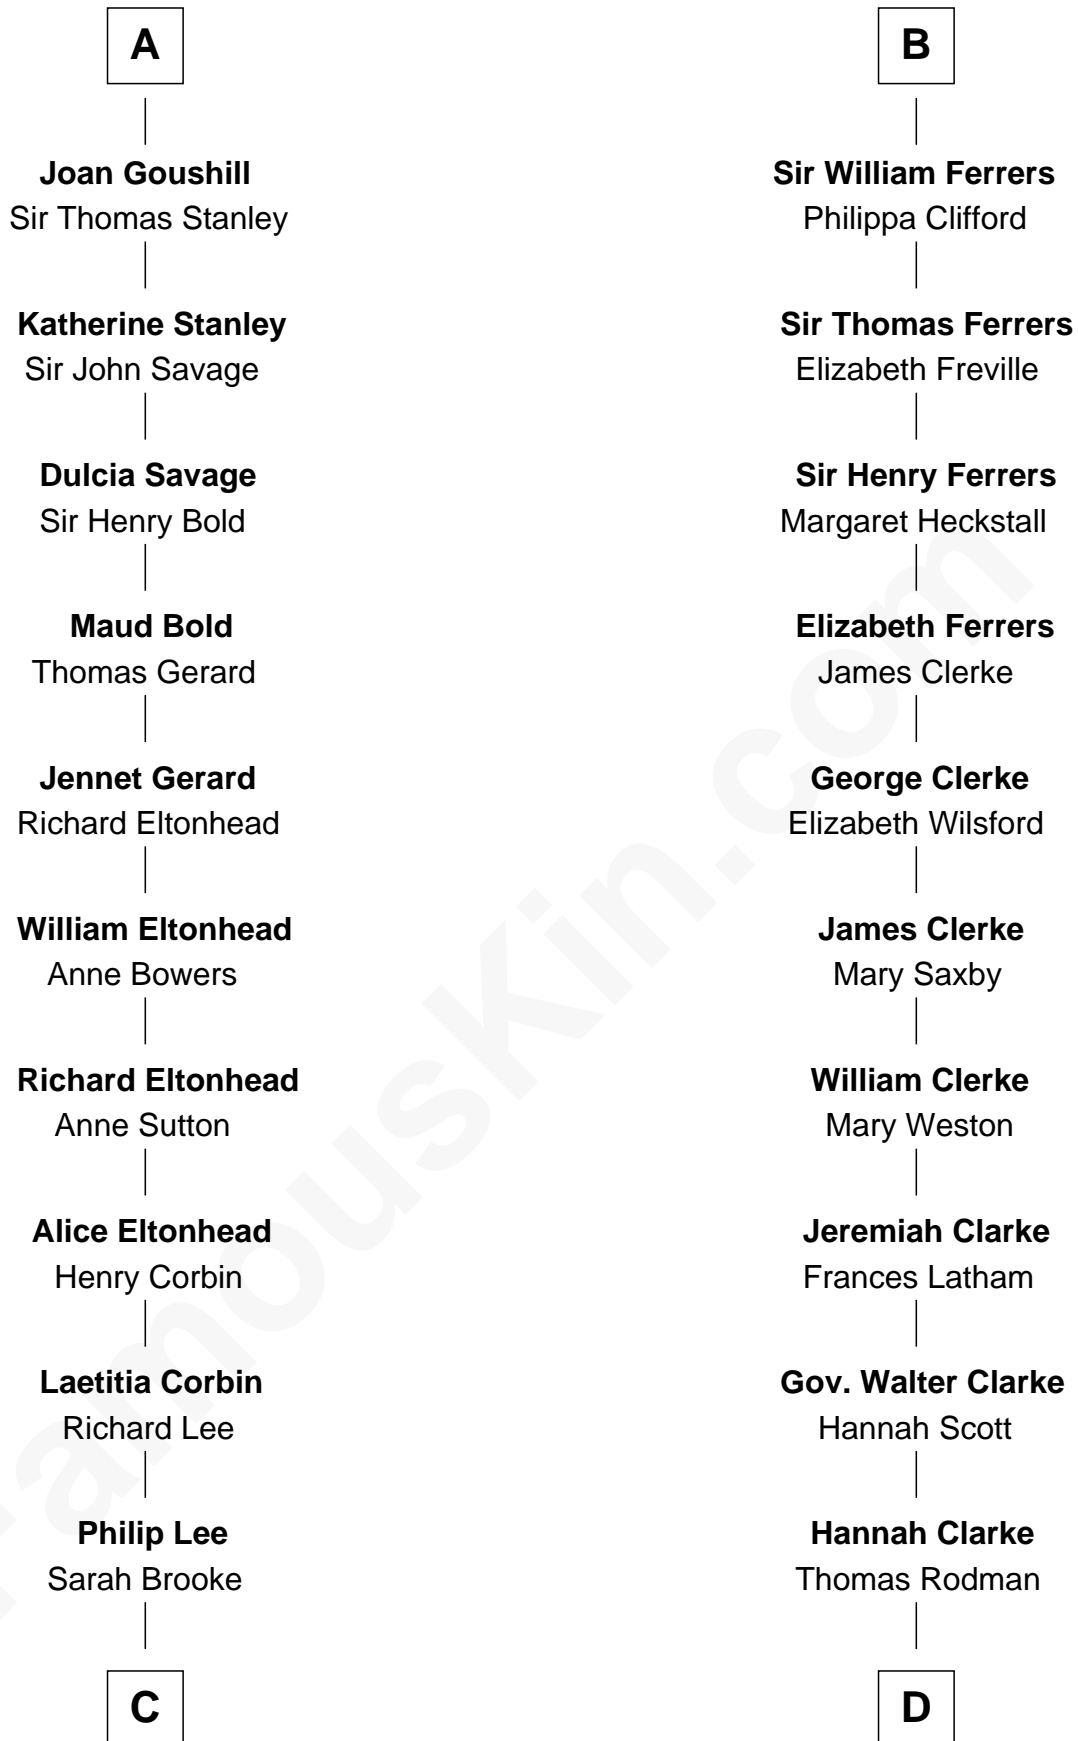

FamousKin.com Relationship Chart of

Thomas Sim Lee

2nd and 7th Governor of Maryland

18th cousin 3 times removed of

Joseph Wharton

Founder of the Wharton School of Business

C

Thomas Lee
Christiana Sim

Thomas Sim Lee
2nd and 7th Governor of Maryland

D

Samuel Rodman
Mary Willett

Thomas Rodman
Mary Borden

Hannah Rodman
Samuel Rowland Fisher

Deborah Fisher
William Wharton

Joseph Wharton
Founder, Wharton School of Business