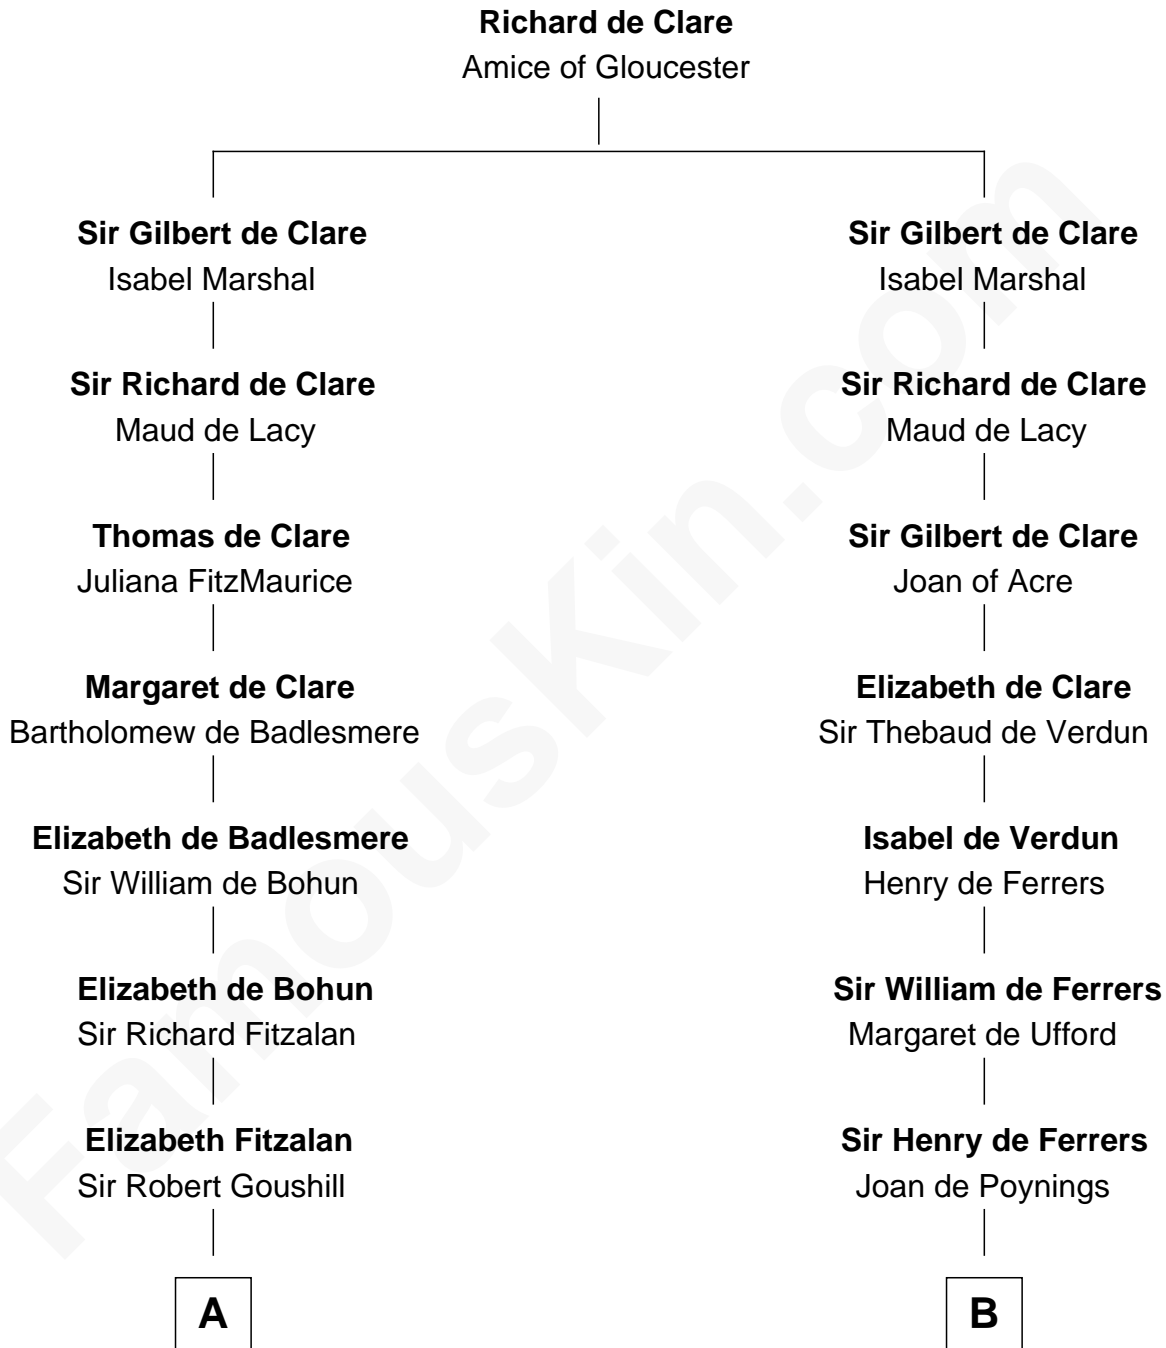

FamousKin.com Relationship Chart of

Thomas Sim Lee

2nd and 7th Governor of Maryland

18th cousin 3 times removed of

Joseph Wharton

Founder of the Wharton School of Business

C

Thomas Lee
Christiana Sim

Thomas Sim Lee
2nd and 7th Governor of Maryland

D

Samuel Rodman
Mary Willett

Thomas Rodman
Mary Borden

Hannah Rodman
Samuel Rowland Fisher

Deborah Fisher
William Wharton

Joseph Wharton
Founder, Wharton School of Business