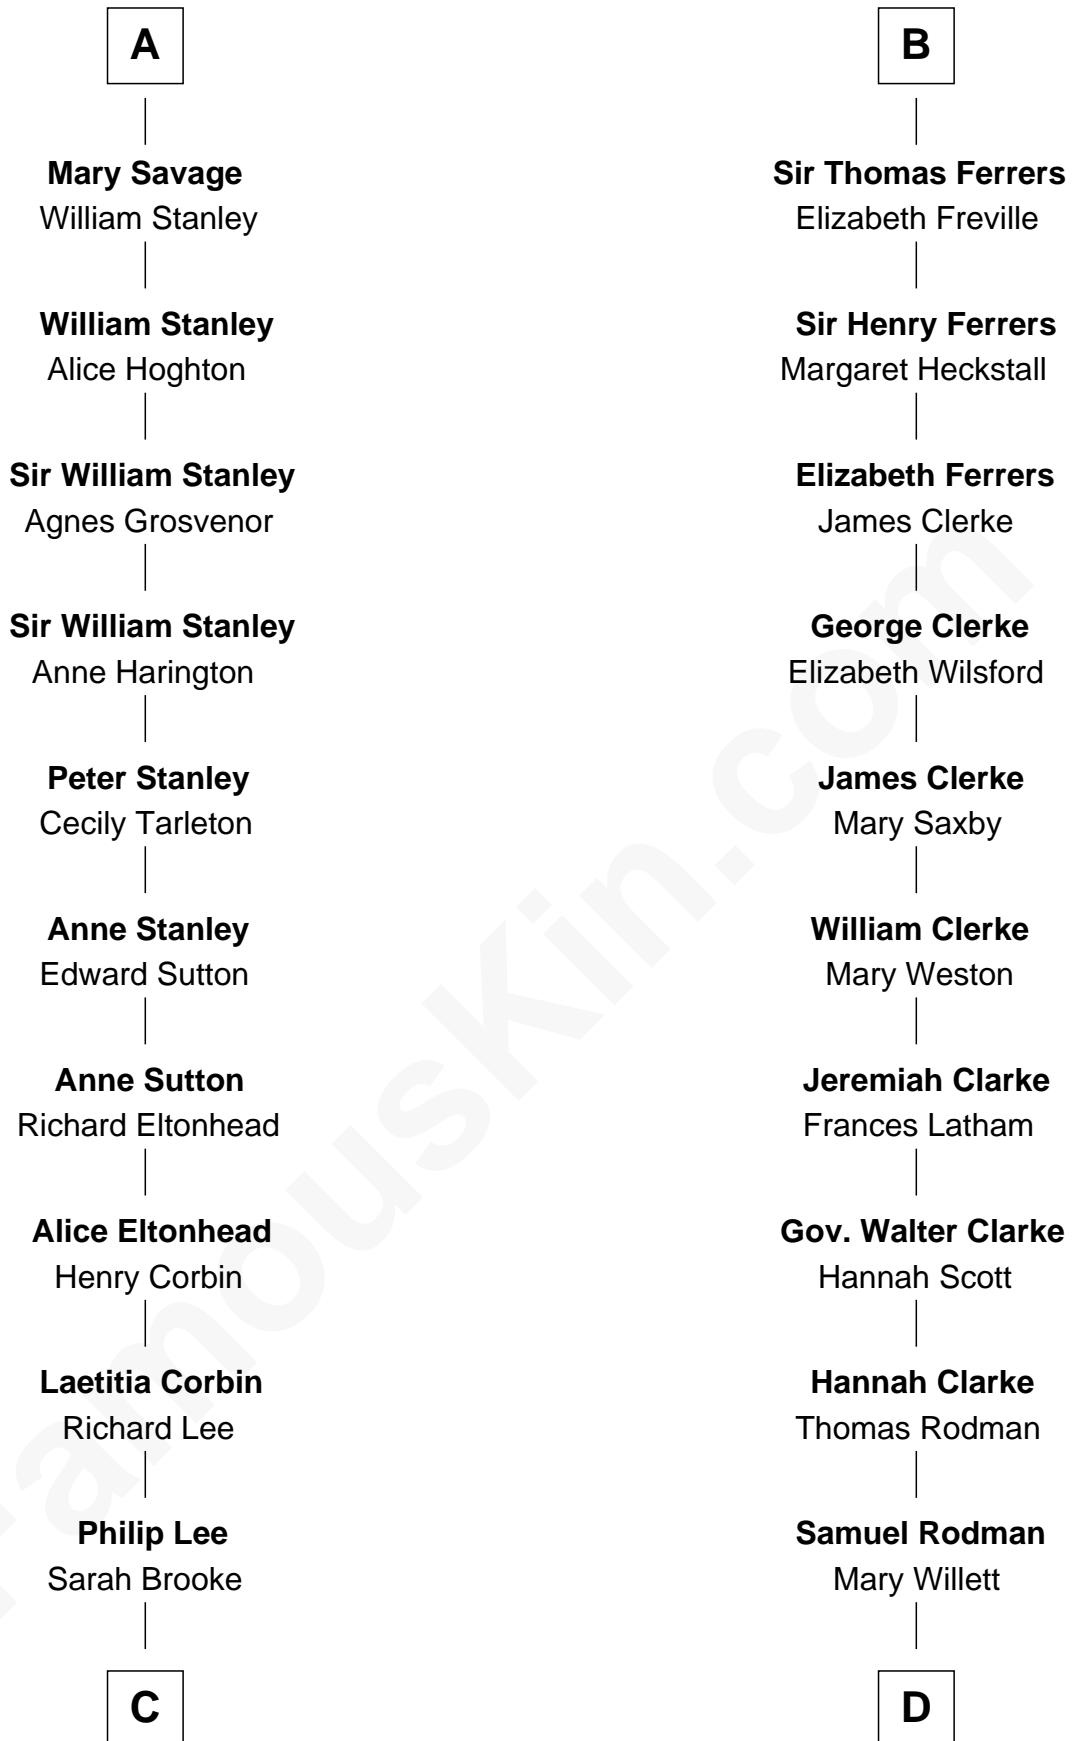

FamousKin.com Relationship Chart of

Thomas Sim Lee

2nd and 7th Governor of Maryland

18th cousin 2 times removed of

Joseph Wharton

Founder of the Wharton School of Business

Sir Roger de Quincy

Helen of Galloway

C

Thomas Lee
Christiana Sim

Thomas Sim Lee
2nd and 7th Governor of Maryland

D

Thomas Rodman
Mary Borden

Hannah Rodman
Samuel Rowland Fisher

Deborah Fisher
William Wharton

Joseph Wharton
Founder, Wharton School of Business