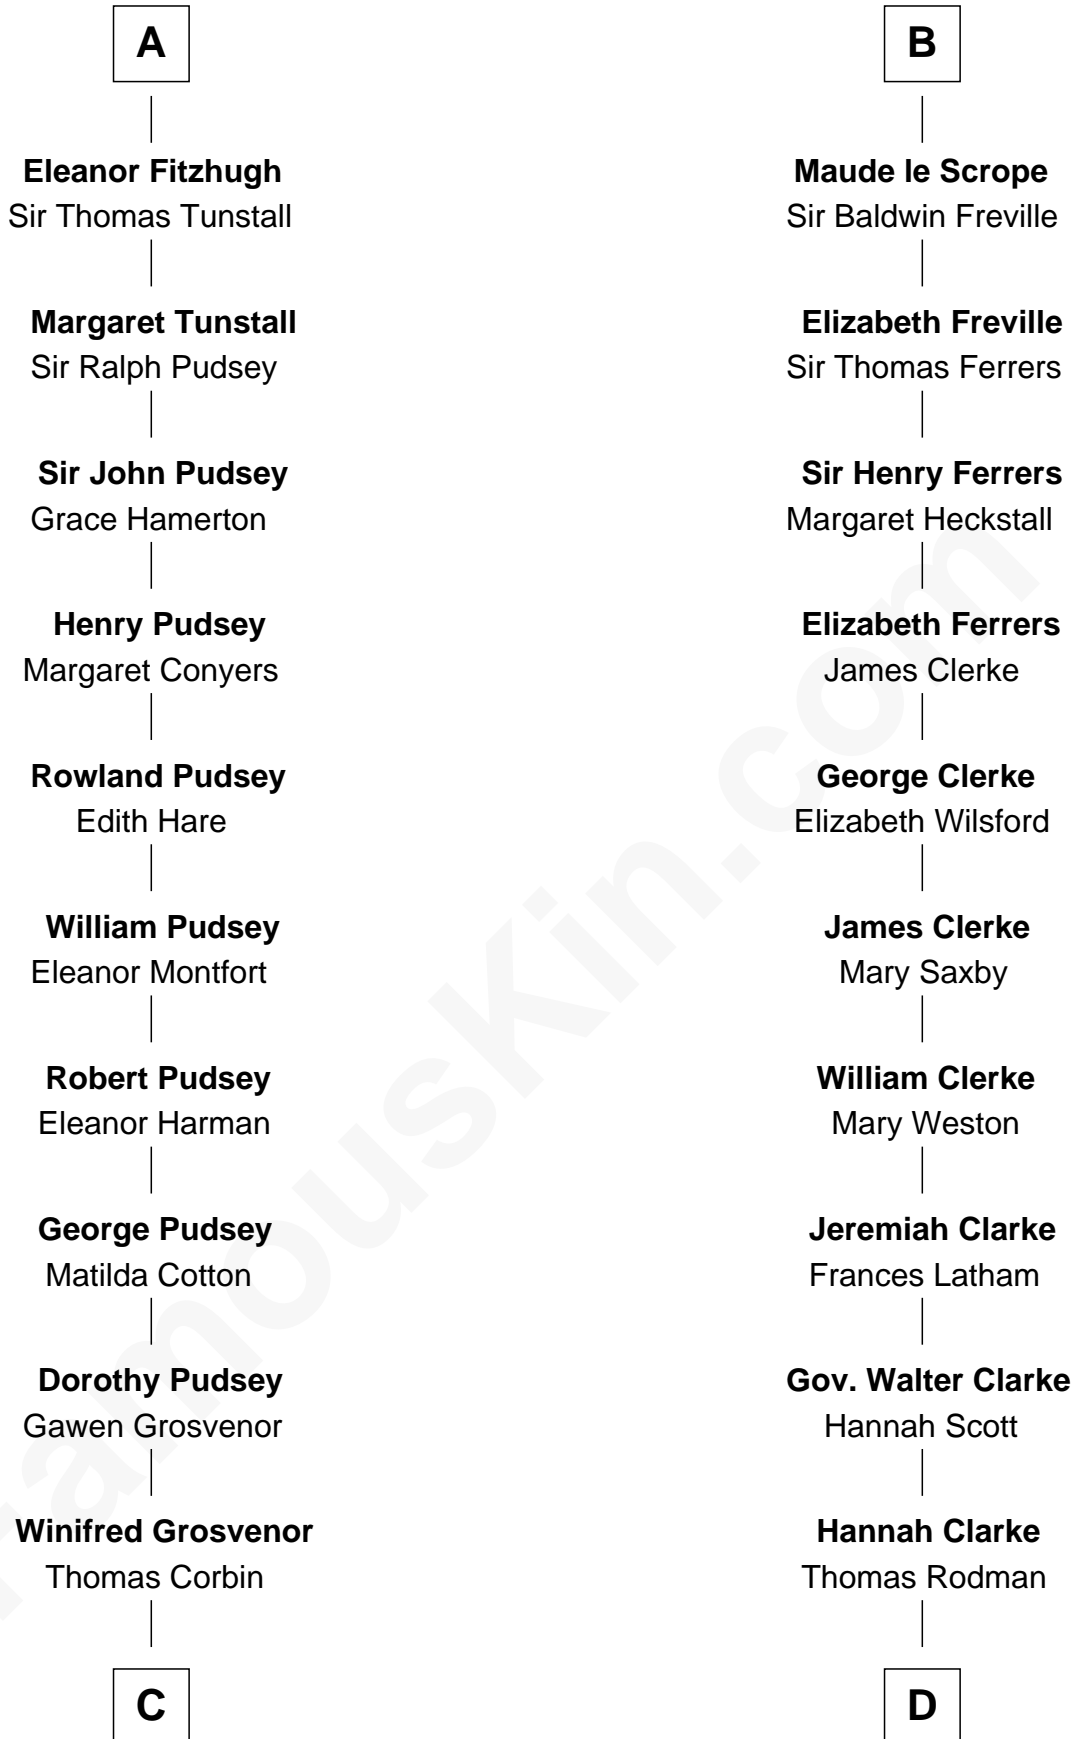

FamousKin.com

Relationship Chart of

Thomas Sim Lee

2nd and 7th Governor of Maryland

21st cousin of

Joseph Wharton

Founder of the Wharton School of Business

William I, King of Scotland

----- Avenal

C

Henry Corbin
Alice Eltonhead

Laetitia Corbin
Richard Lee

Philip Lee
Sarah Brooke

Thomas Lee
Christiana Sim

Thomas Sim Lee
2nd and 7th Governor of Maryland

D

Samuel Rodman
Mary Willett

Thomas Rodman
Mary Borden

Hannah Rodman
Samuel Rowland Fisher

Deborah Fisher
William Wharton

Joseph Wharton
Founder, Wharton School of Business