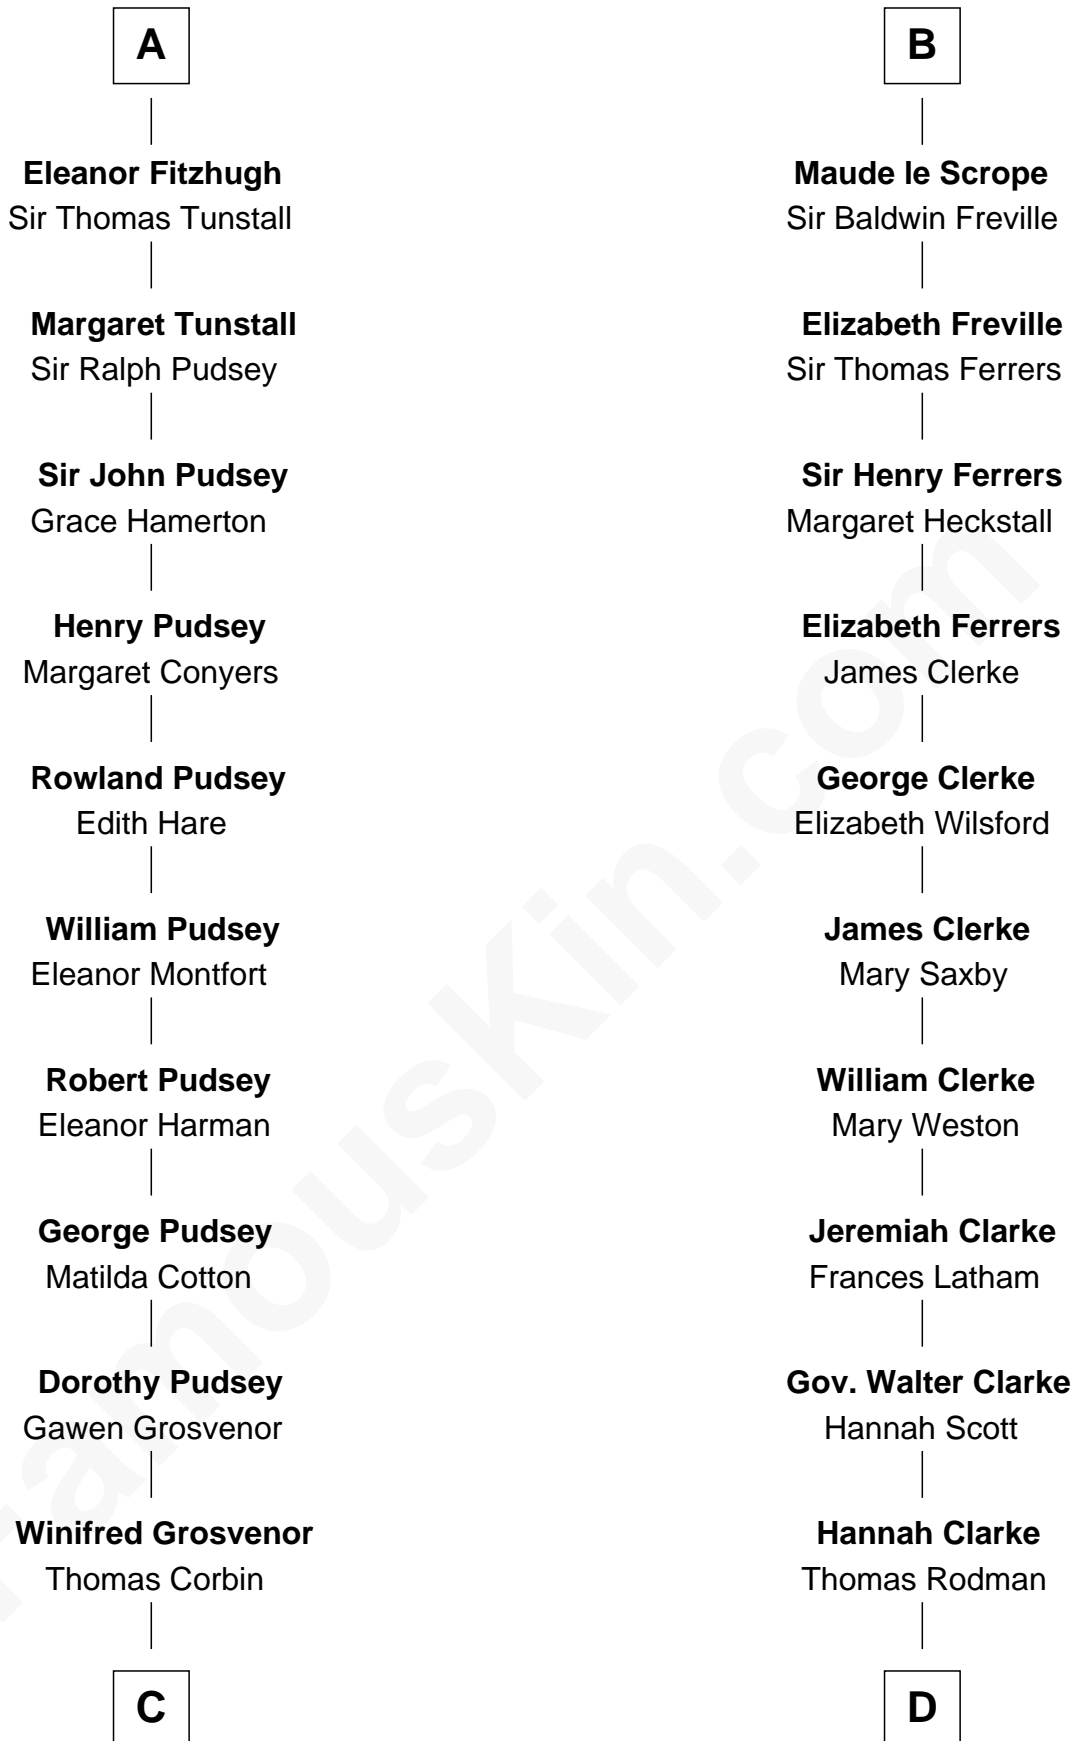

# FamousKin.com Relationship Chart of

**Thomas Sim Lee**

*2nd and 7th Governor of Maryland*

21st cousin of

**Joseph Wharton**

*Founder of the Wharton School of Business*

**C**

**Henry Corbin**  
Alice Eltonhead

**Laetitia Corbin**  
Richard Lee

**Philip Lee**  
Sarah Brooke

**Thomas Lee**  
Christiana Sim

**Thomas Sim Lee**  
*2nd and 7th Governor of Maryland*

**D**

**Samuel Rodman**  
Mary Willett

**Thomas Rodman**  
Mary Borden

**Hannah Rodman**  
Samuel Rowland Fisher

**Deborah Fisher**  
William Wharton

**Joseph Wharton**  
*Founder, Wharton School of Business*

FamousKin.com