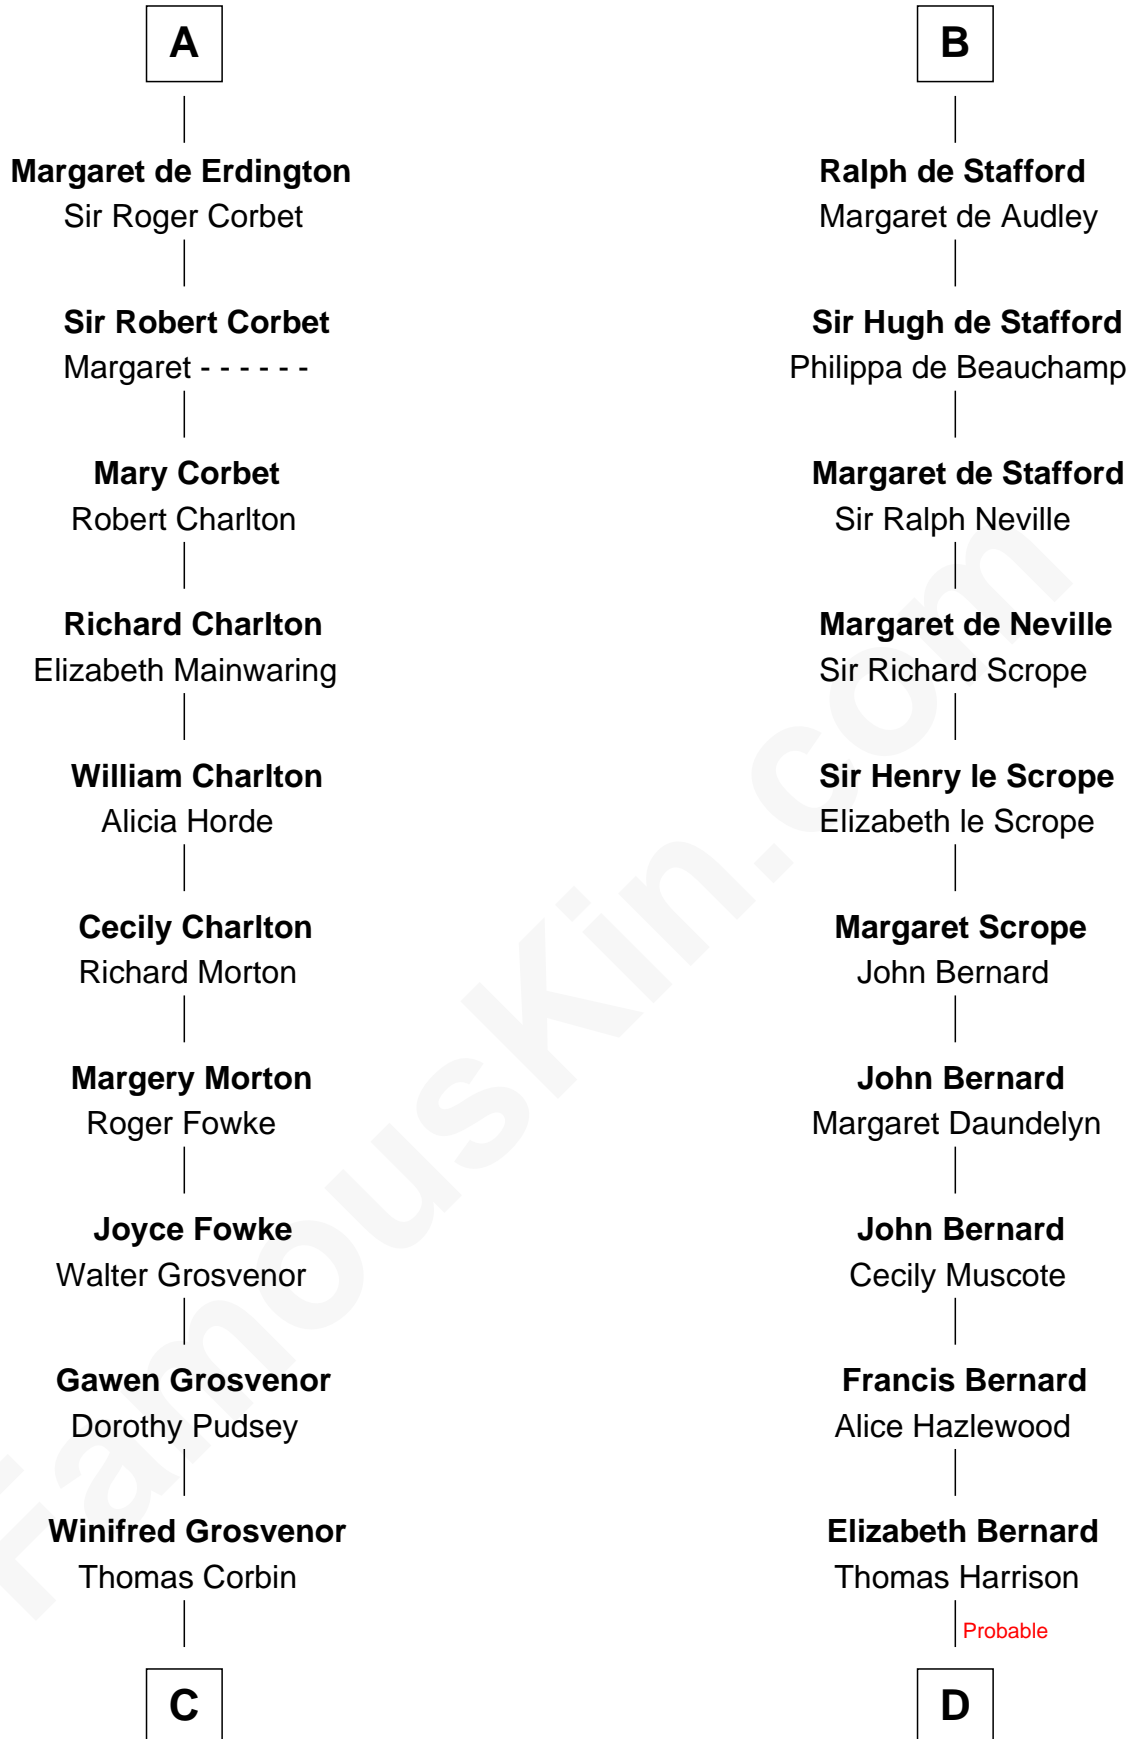

FamousKin.com Relationship Chart of

Thomas Sim Lee

2nd and 7th Governor of Maryland

21st cousin of

Benjamin Harrison V

Signer of the Declaration of Independence

Fulk Paynel

C

Henry Corbin
Alice Eltonhead

Laetitia Corbin
Richard Lee

Philip Lee
Sarah Brooke

Thomas Lee
Christiana Sim

Thomas Sim Lee
2nd and 7th Governor of Maryland

D

Benjamin Harrison
Mary - - - - -

Benjamin Harrison
Hannah Churchill