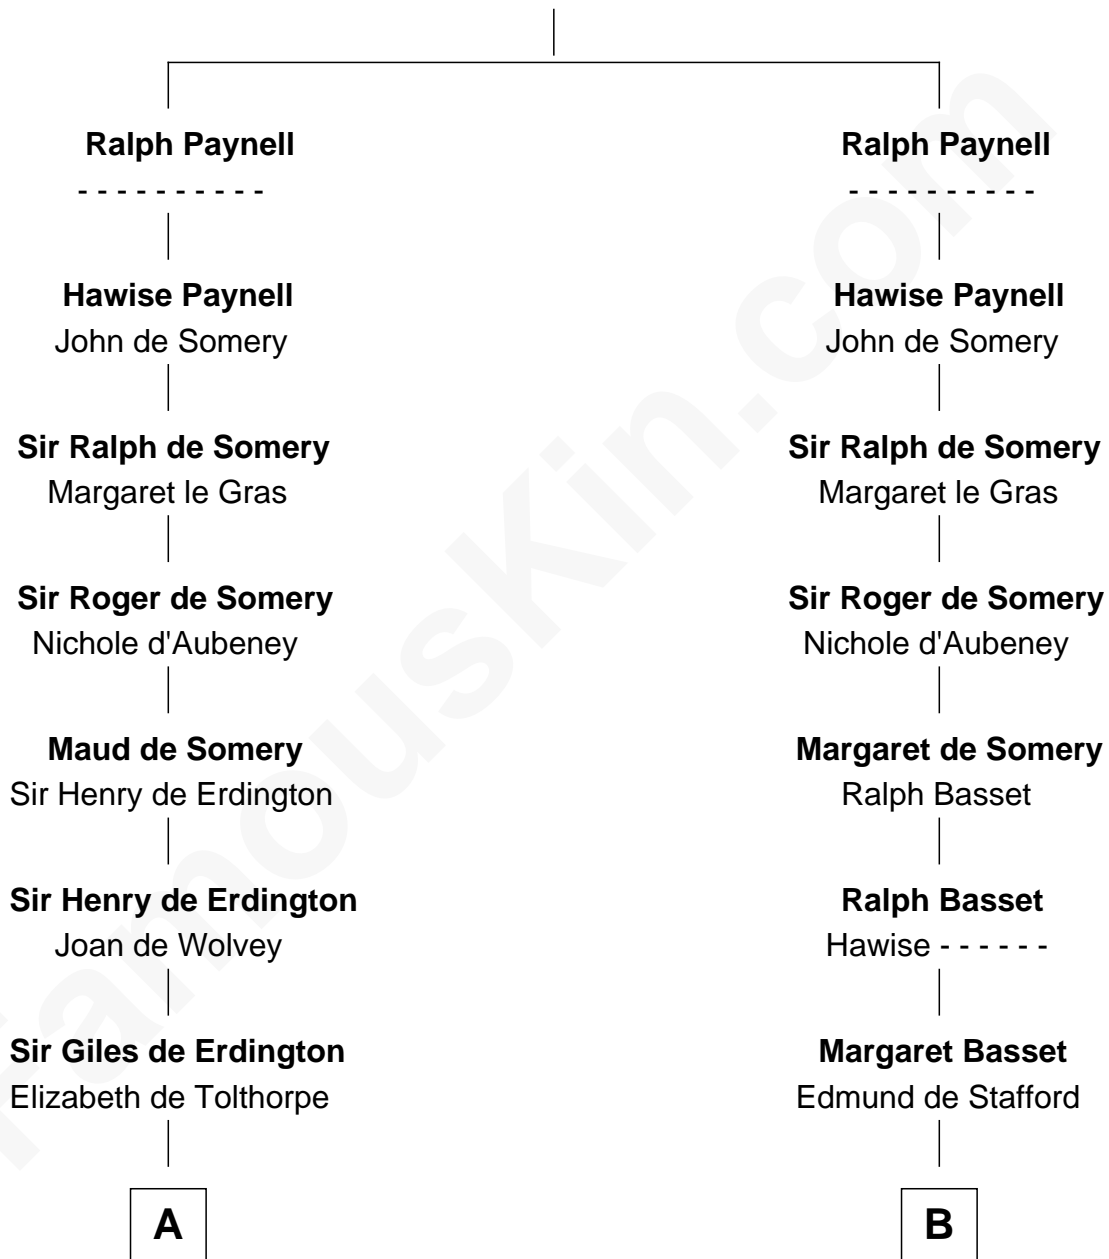

FamousKin.com Relationship Chart of

Thomas Sim Lee

2nd and 7th Governor of Maryland

21st cousin of

Benjamin Harrison V

Signer of the Declaration of Independence

Fulk Paynel

C

Henry Corbin
Alice Eltonhead

Laetitia Corbin
Richard Lee

Philip Lee
Sarah Brooke

Thomas Lee
Christiana Sim

Thomas Sim Lee
2nd and 7th Governor of Maryland

D

Benjamin Harrison
Mary - - - - -

Benjamin Harrison
Hannah Churchill