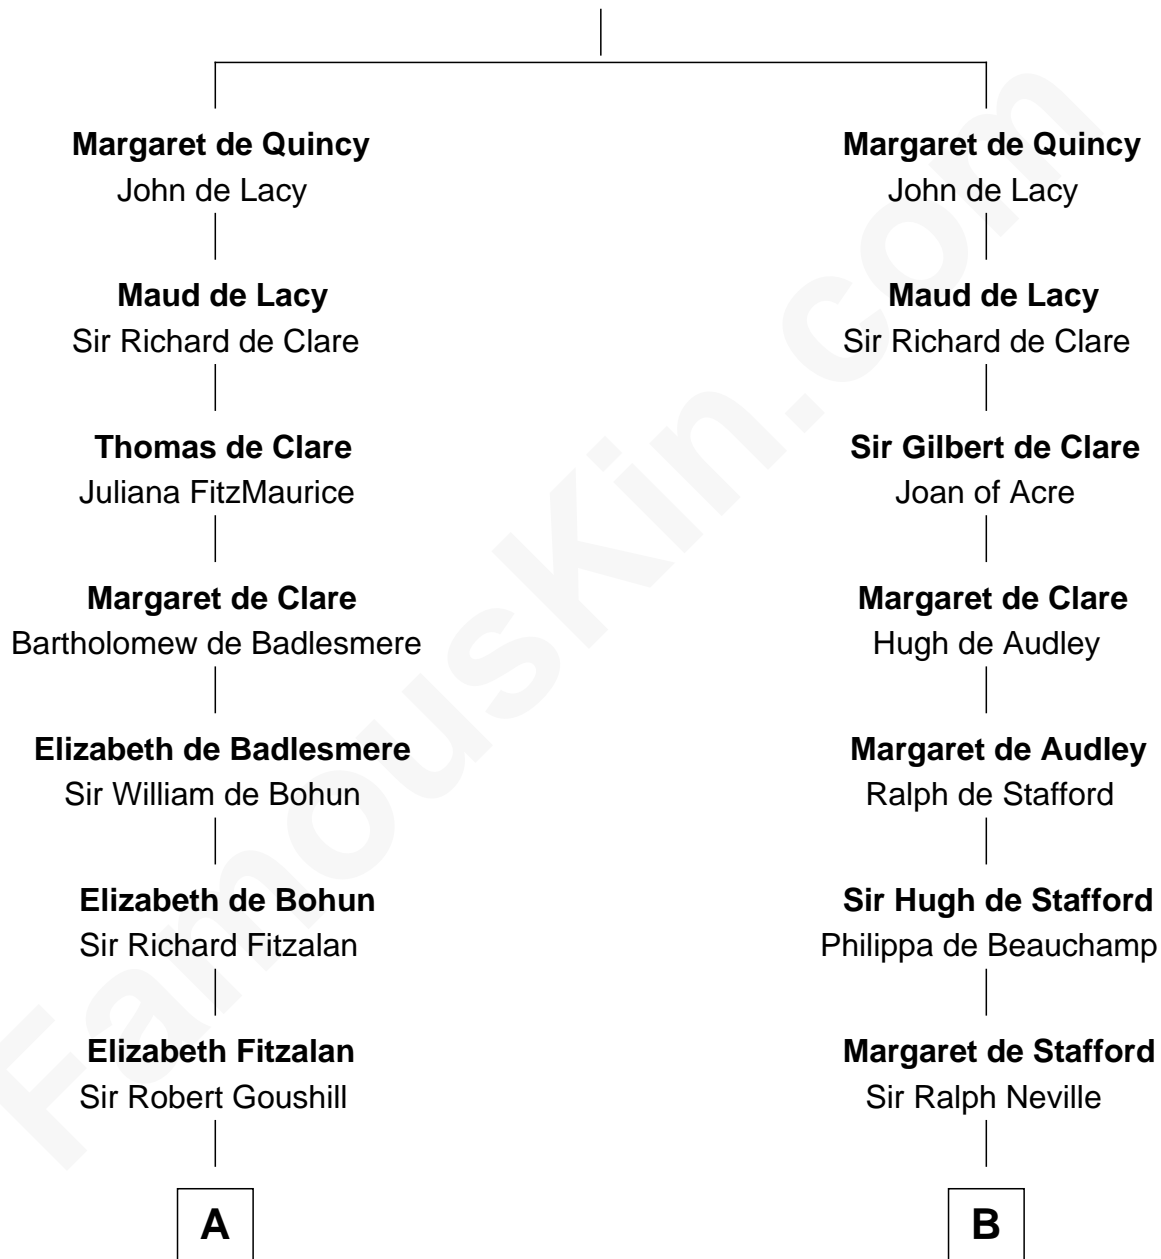

FamousKin.com

Relationship Chart of

Thomas Sim Lee

2nd and 7th Governor of Maryland

18th cousin of

Benjamin Harrison V

Signer of the Declaration of Independence

Sir Robert II de Quincy

Hawise of Chester

C

Thomas Lee
Christiana Sim

Thomas Sim Lee

2nd and 7th Governor of Maryland

D

Benjamin Harrison
Anne Carter

Benjamin Harrison V

Signer of Declaration of Independence

FamousKin.com