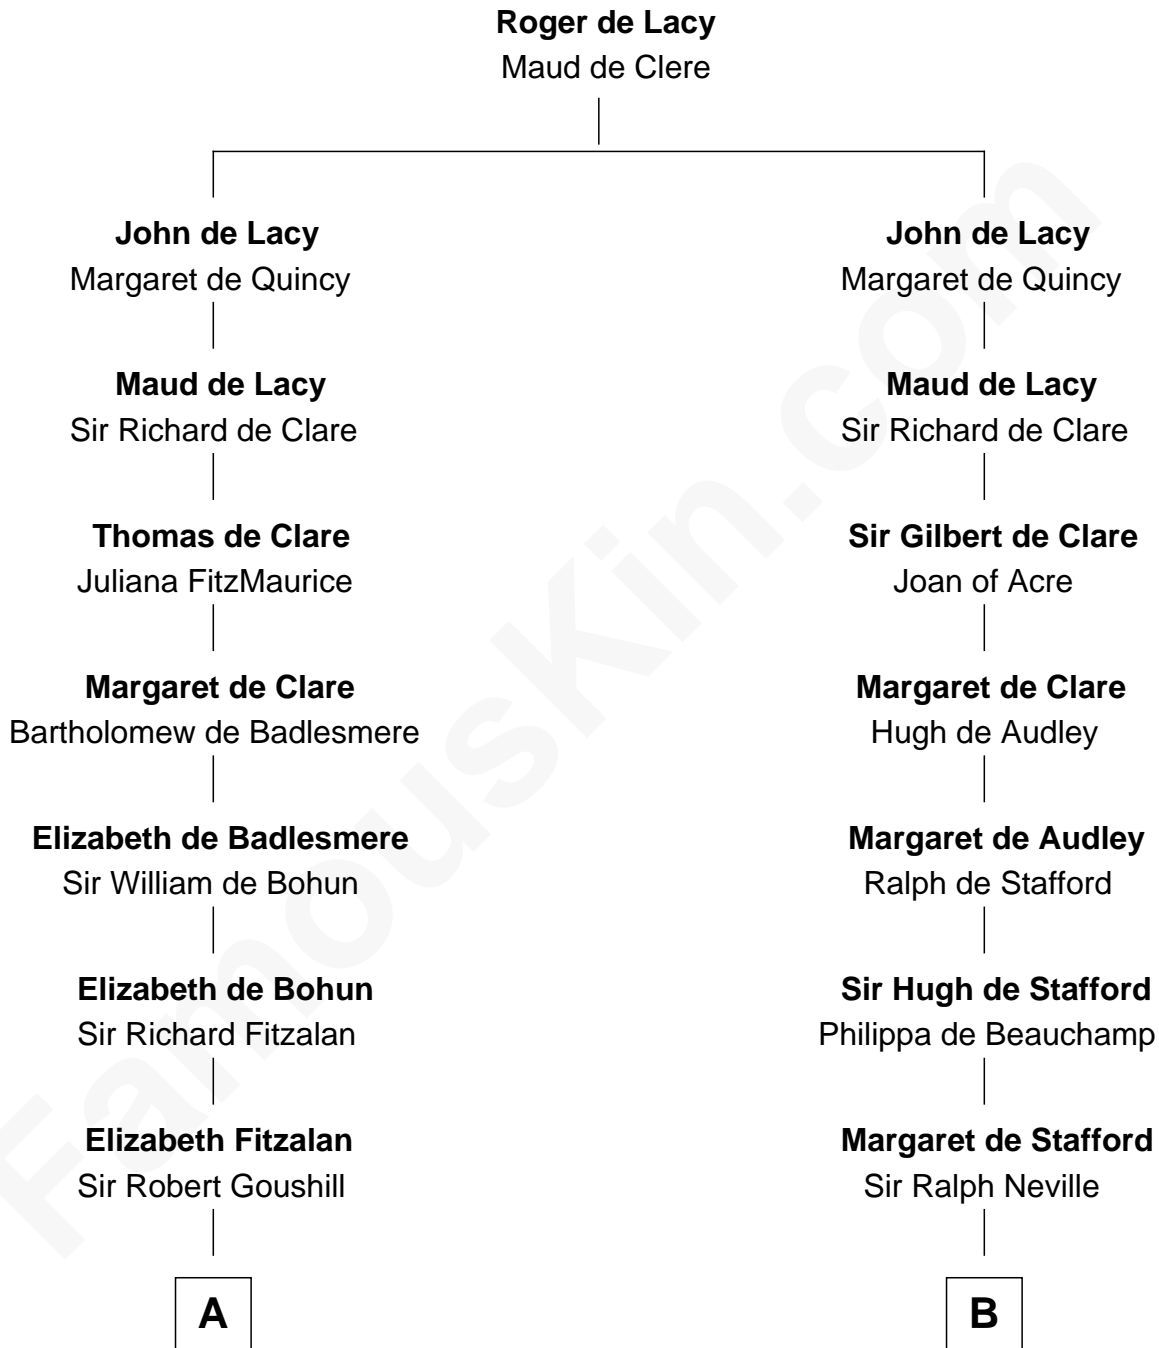

FamousKin.com

Relationship Chart of

Thomas Sim Lee

2nd and 7th Governor of Maryland

18th cousin of

Benjamin Harrison V

Signer of the Declaration of Independence

C

Thomas Lee
Christiana Sim

Thomas Sim Lee

2nd and 7th Governor of Maryland

D

Benjamin Harrison
Anne Carter

Benjamin Harrison V

Signer of Declaration of Independence

FamousKin.com