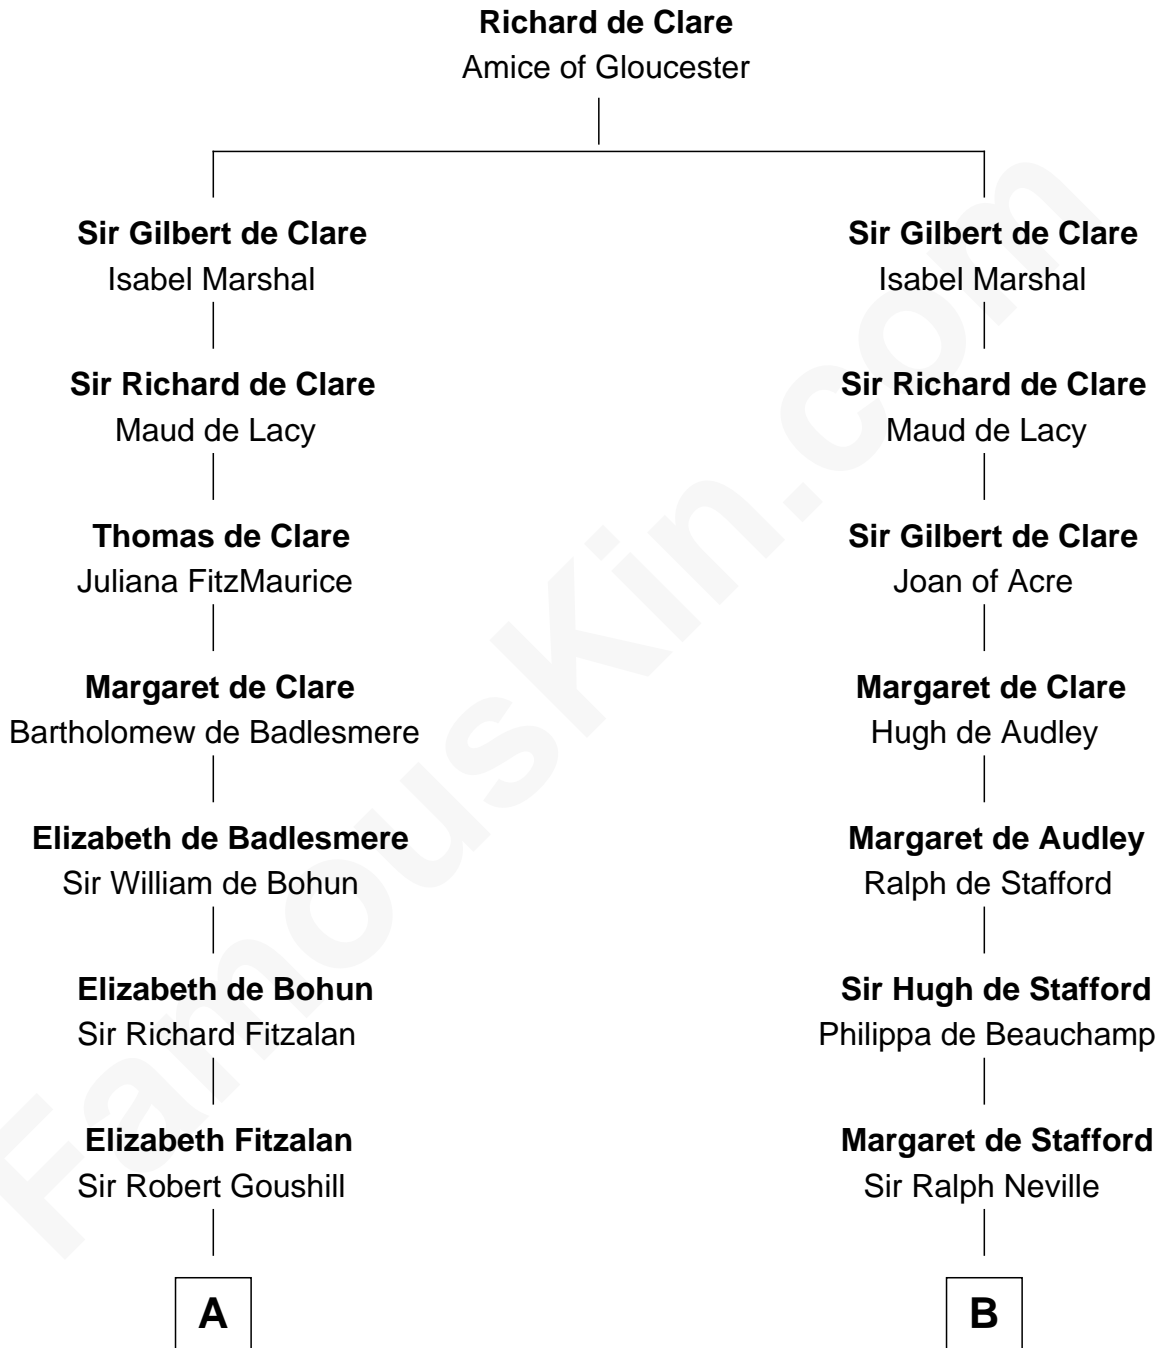

# FamousKin.com Relationship Chart of

**Thomas Sim Lee**

*2nd and 7th Governor of Maryland*

18th cousin of

**Benjamin Harrison V**

*Signer of the Declaration of Independence*

**C**

**Thomas Lee**  
Christiana Sim

**Thomas Sim Lee**

*2nd and 7th Governor of Maryland*

**D**

**Benjamin Harrison**  
Anne Carter

**Benjamin Harrison V**

*Signer of Declaration of Independence*

FamousKin.com