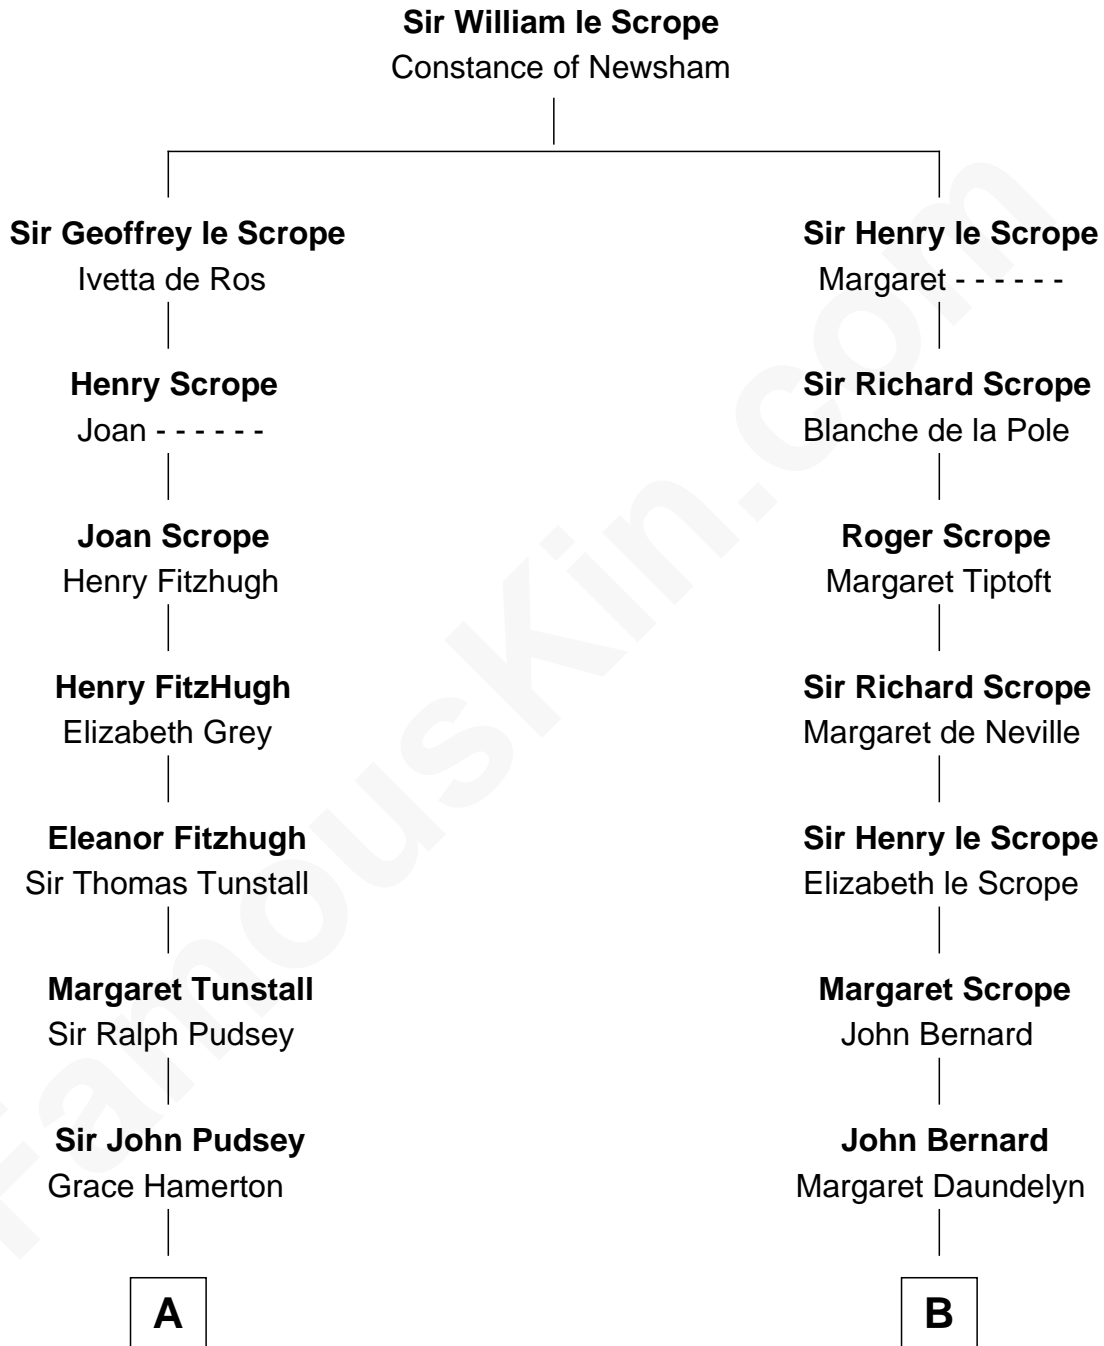

FamousKin.com

Relationship Chart of

Thomas Sim Lee

2nd and 7th Governor of Maryland

14th cousin 4 times removed of

Benjamin Harrison V

Signer of the Declaration of Independence

C

—
Thomas Lee
Christiana Sim

—
Thomas Sim Lee
2nd and 7th Governor of Maryland

FamousKin.com