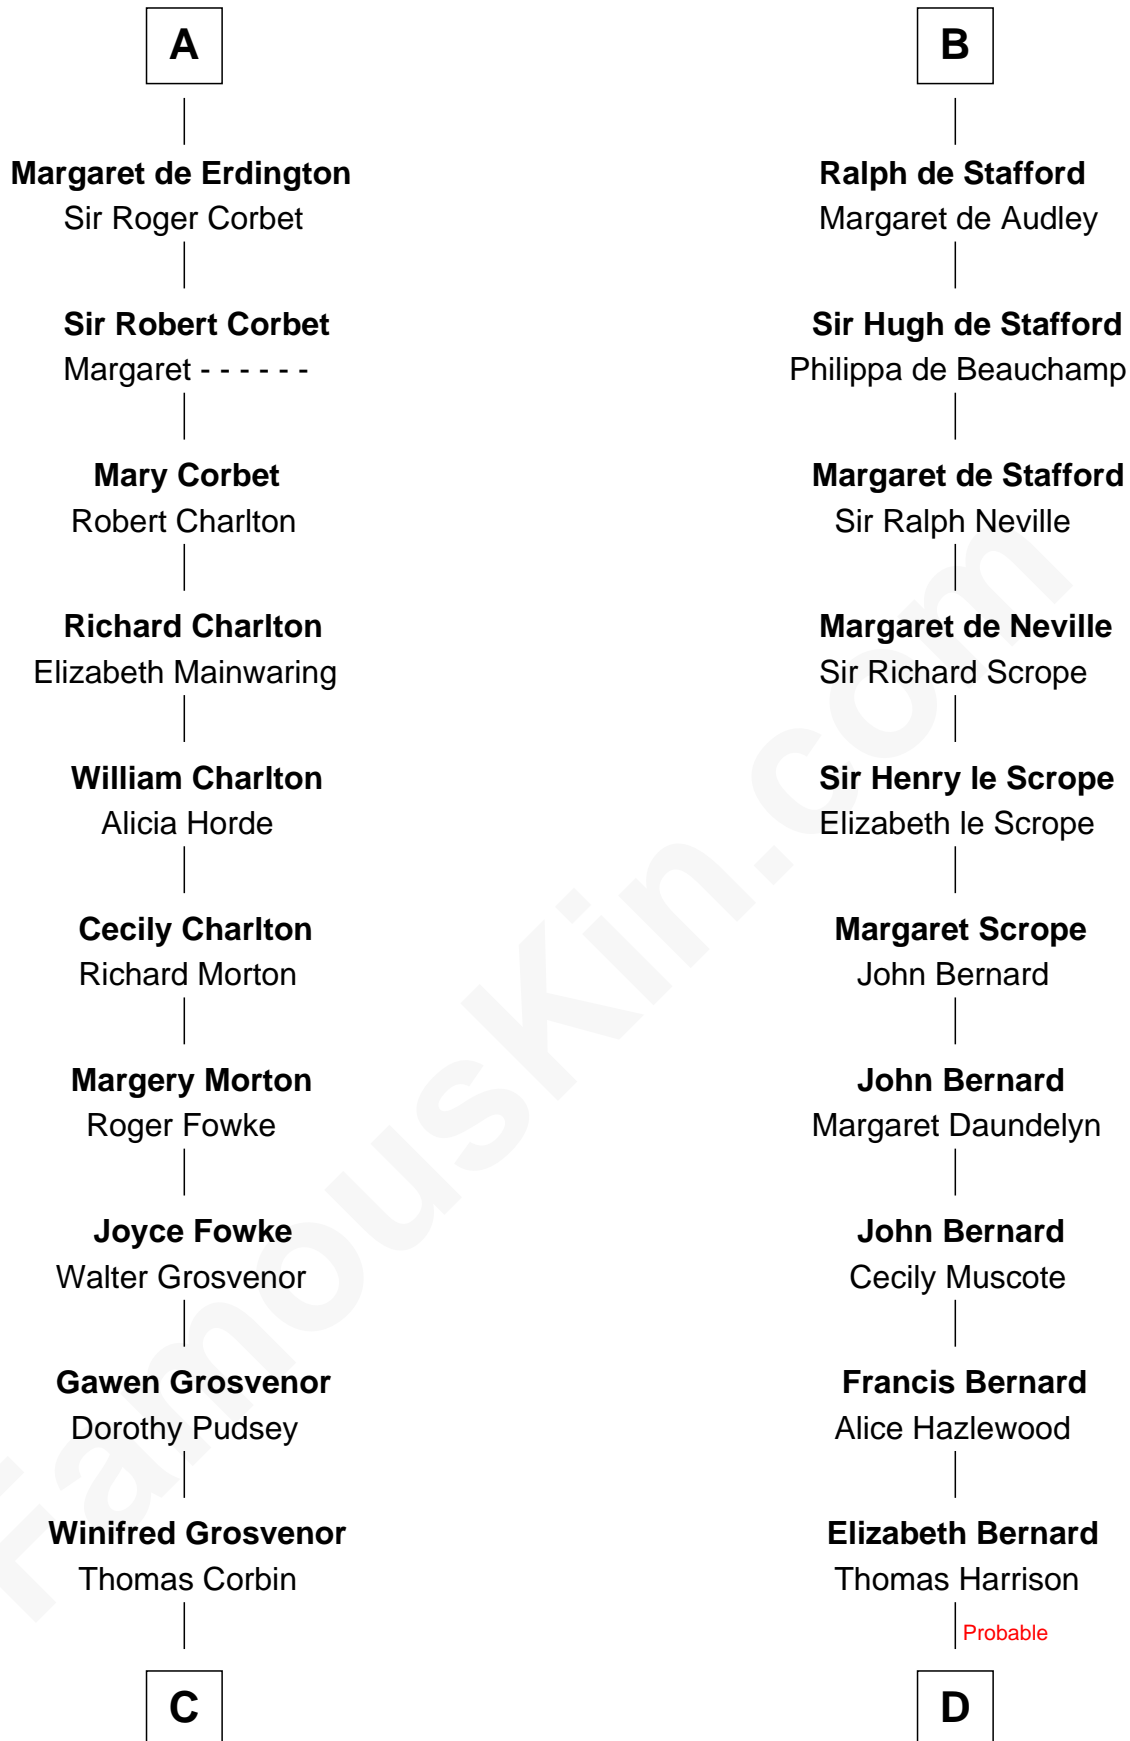

FamousKin.com

Relationship Chart of

Thomas Sim Lee

2nd and 7th Governor of Maryland

21st cousin of

Benjamin Harrison V

Signer of the Declaration of Independence

William d'Aubenev

Margaret de Somery

Ralph Basset

Ralph Basset

Hawise - - - - -

Margaret Basset

Edmund de Stafford

B

C