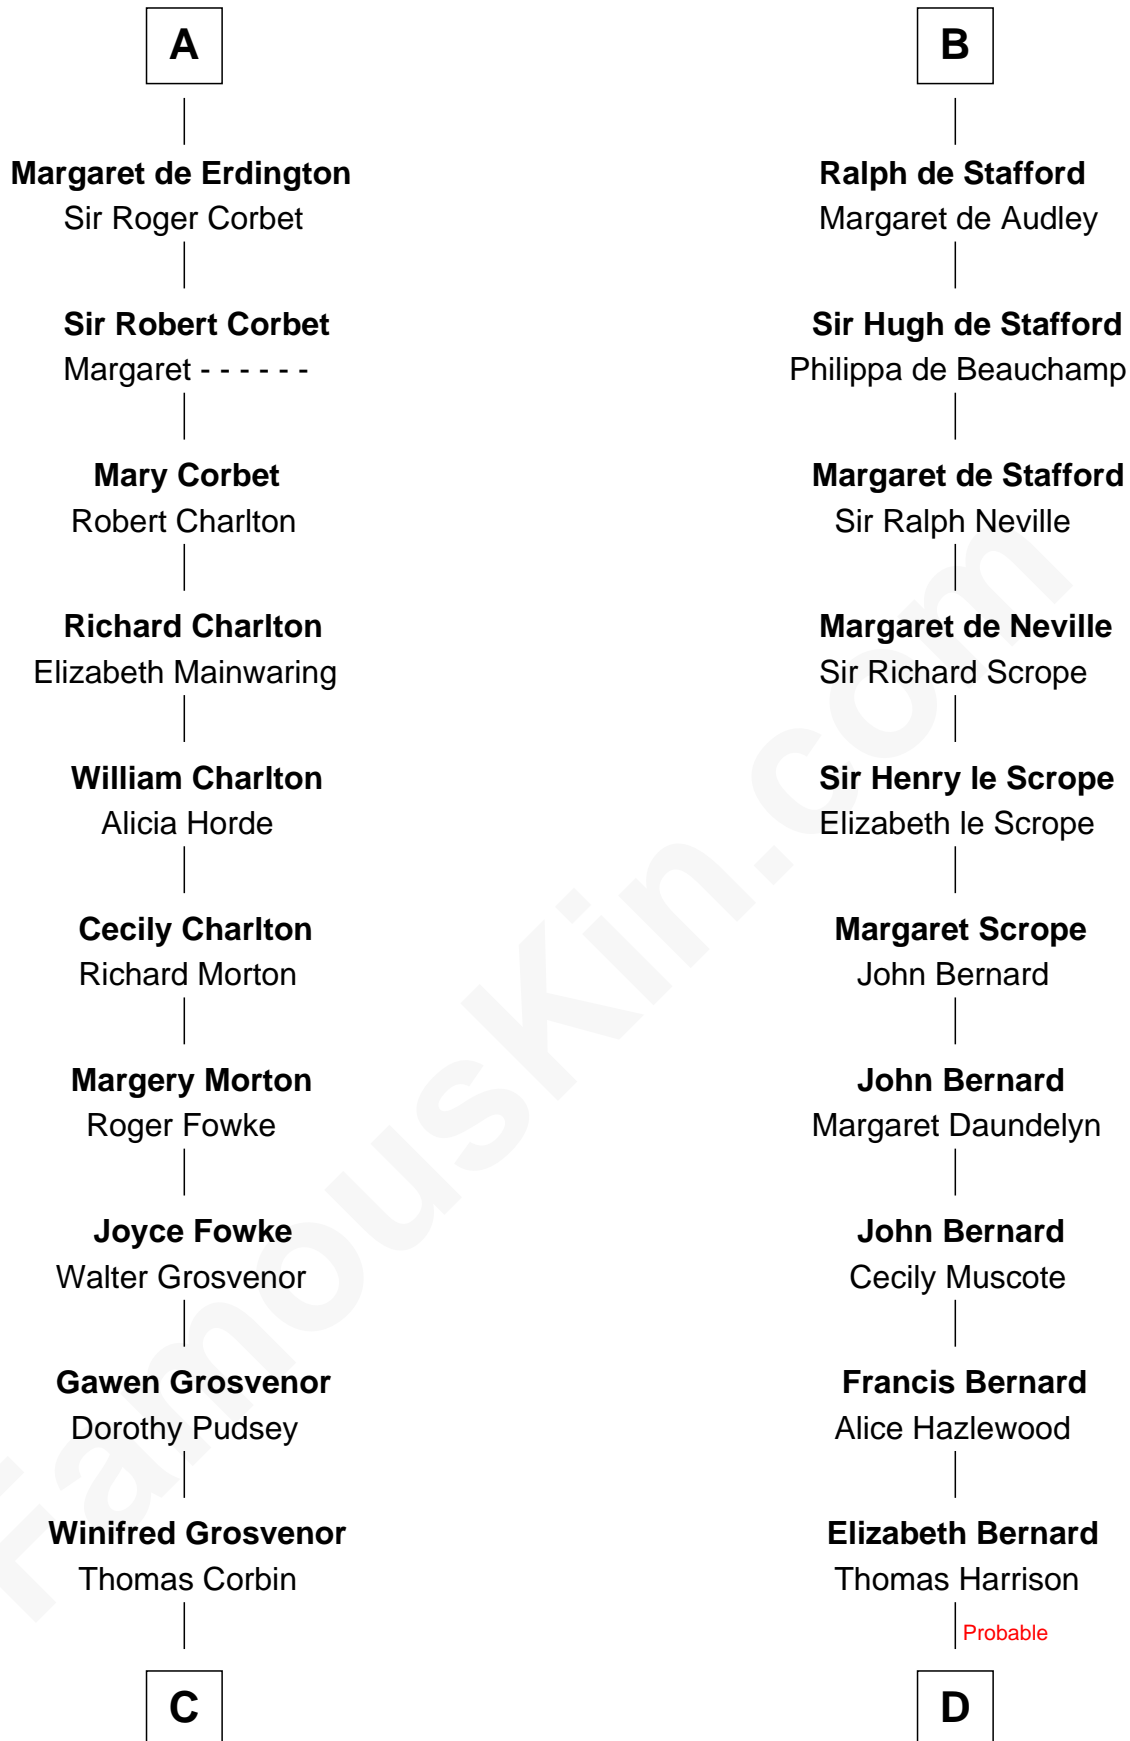

FamousKin.com

Relationship Chart of

Thomas Sim Lee

2nd and 7th Governor of Maryland

21st cousin of

Benjamin Harrison V

Signer of the Declaration of Independence

Gottfried I, Count of Louvain

Ide de Chiny

C

Henry Corbin
Alice Eltonhead

Laetitia Corbin
Richard Lee

Philip Lee
Sarah Brooke

Thomas Lee
Christiana Sim

Thomas Sim Lee
2nd and 7th Governor of Maryland

D