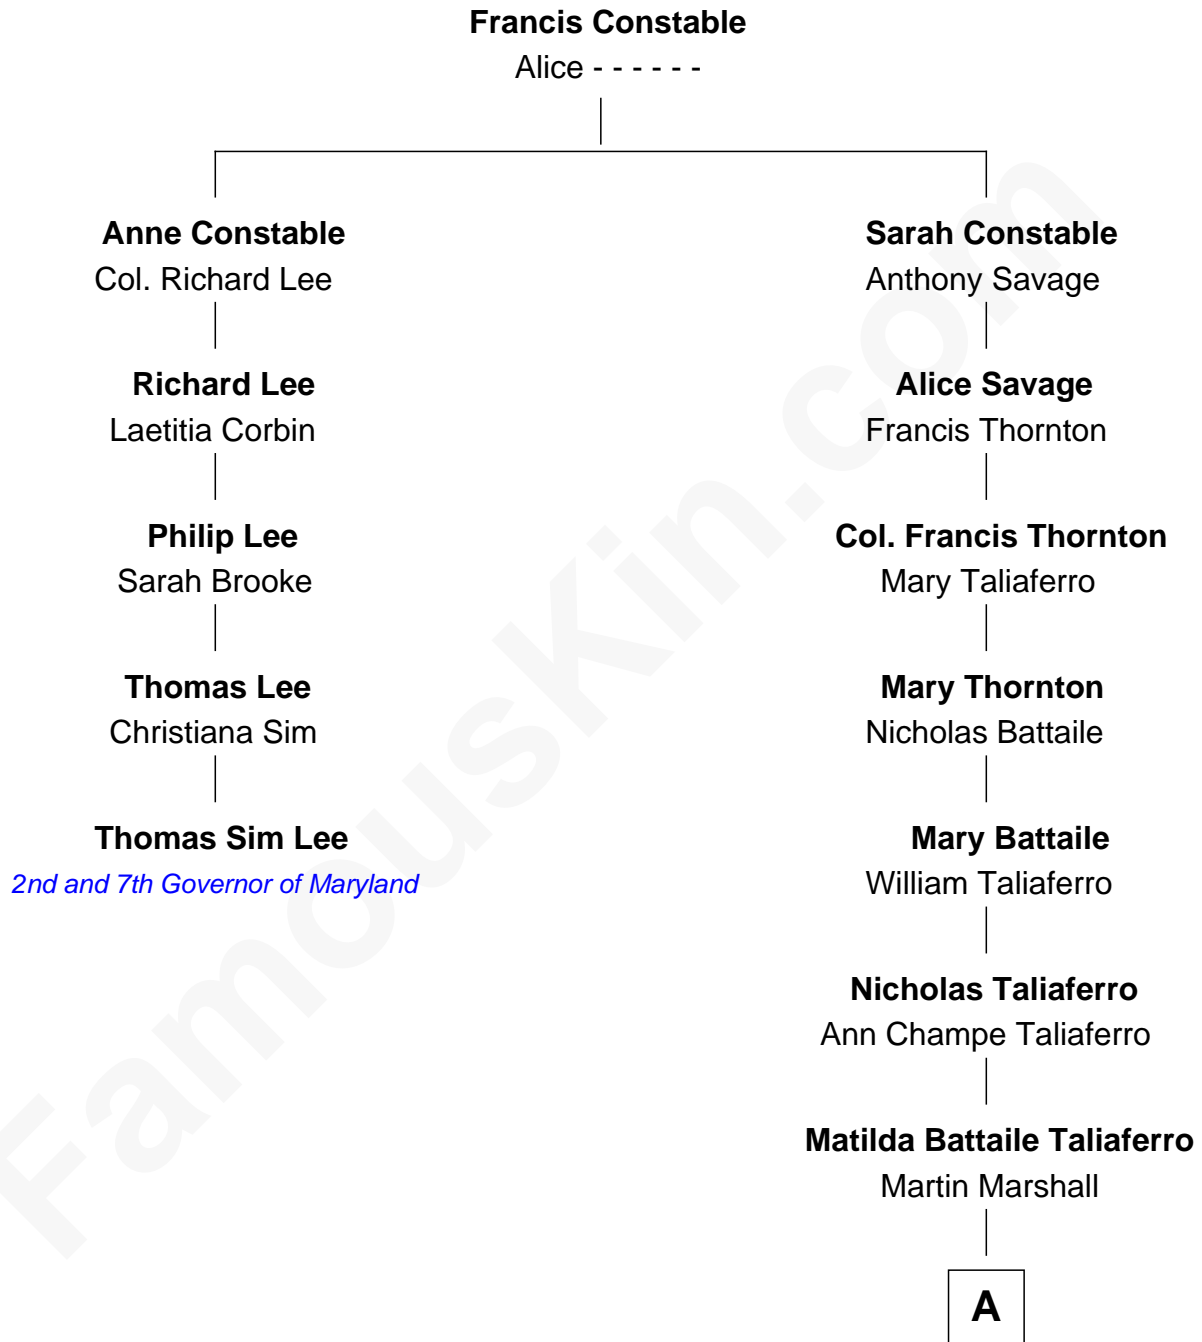

FamousKin.com

Relationship Chart of

Thomas Sim Lee

2nd and 7th Governor of Maryland

4th cousin 5 times removed of

General George C. Marshall

Author of "The Marshall Plan"

A

William Champe Marshall

Susan Myers

George Catlett Marshall

Laura Emily Bradford

General George C. Marshall

U.S. Army - World War II

FamousKin.com