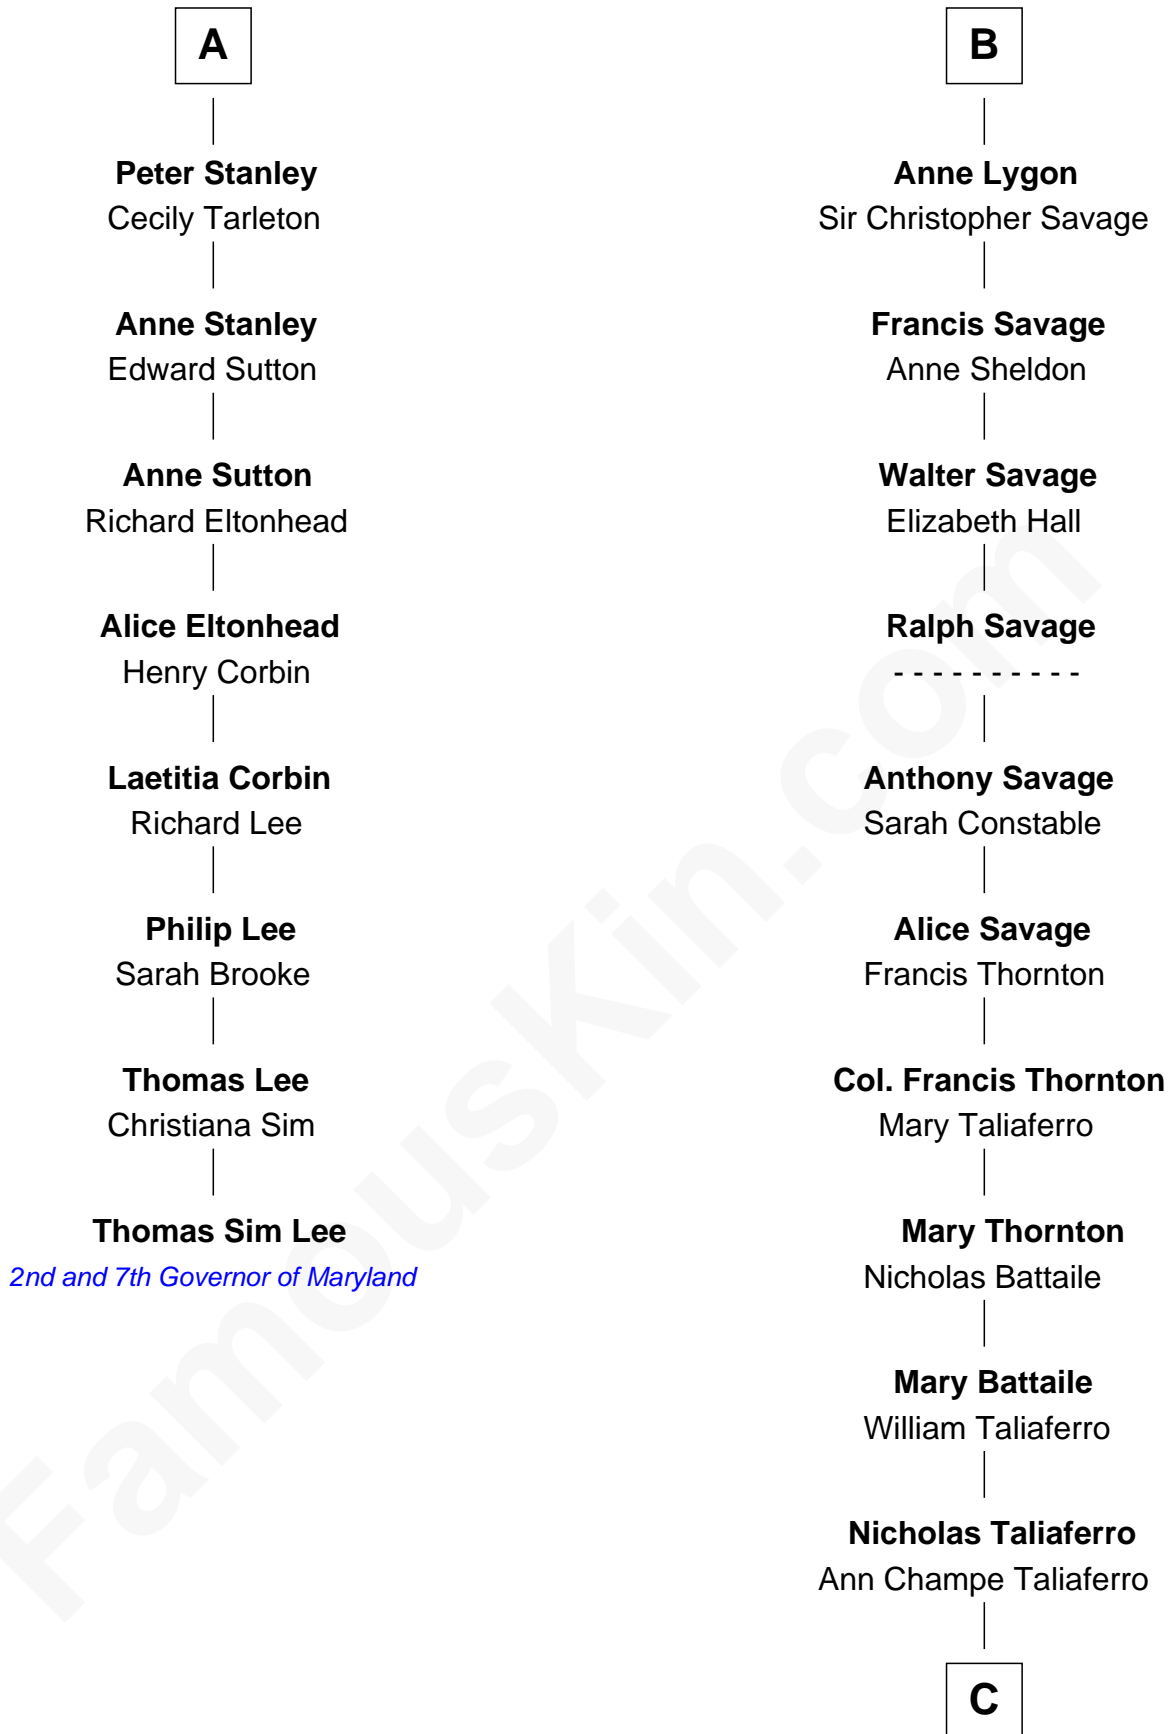

FamousKin.com

Relationship Chart of

Thomas Sim Lee

2nd and 7th Governor of Maryland

14th cousin 6 times removed of

General George C. Marshall

Author of "The Marshall Plan"

Ralph de Stafford

Margaret Ferrers

John de Beauchamp

William Stanley

Alice Hoghton

Sir Richard de Beauchamp

Elizabeth Stafford

Sir William Stanley

Agnes Grosvenor

Anne de Beauchamp

Sir Richard Lygon

Sir William Stanley

Anne Harington

Sir Richard Lygon

Margaret Greville

A

B

C

—
Matilda Battaile Taliaferro

Martin Marshall

—
William Champe Marshall

Susan Myers

—
George Catlett Marshall

Laura Emily Bradford

—
General George C. Marshall