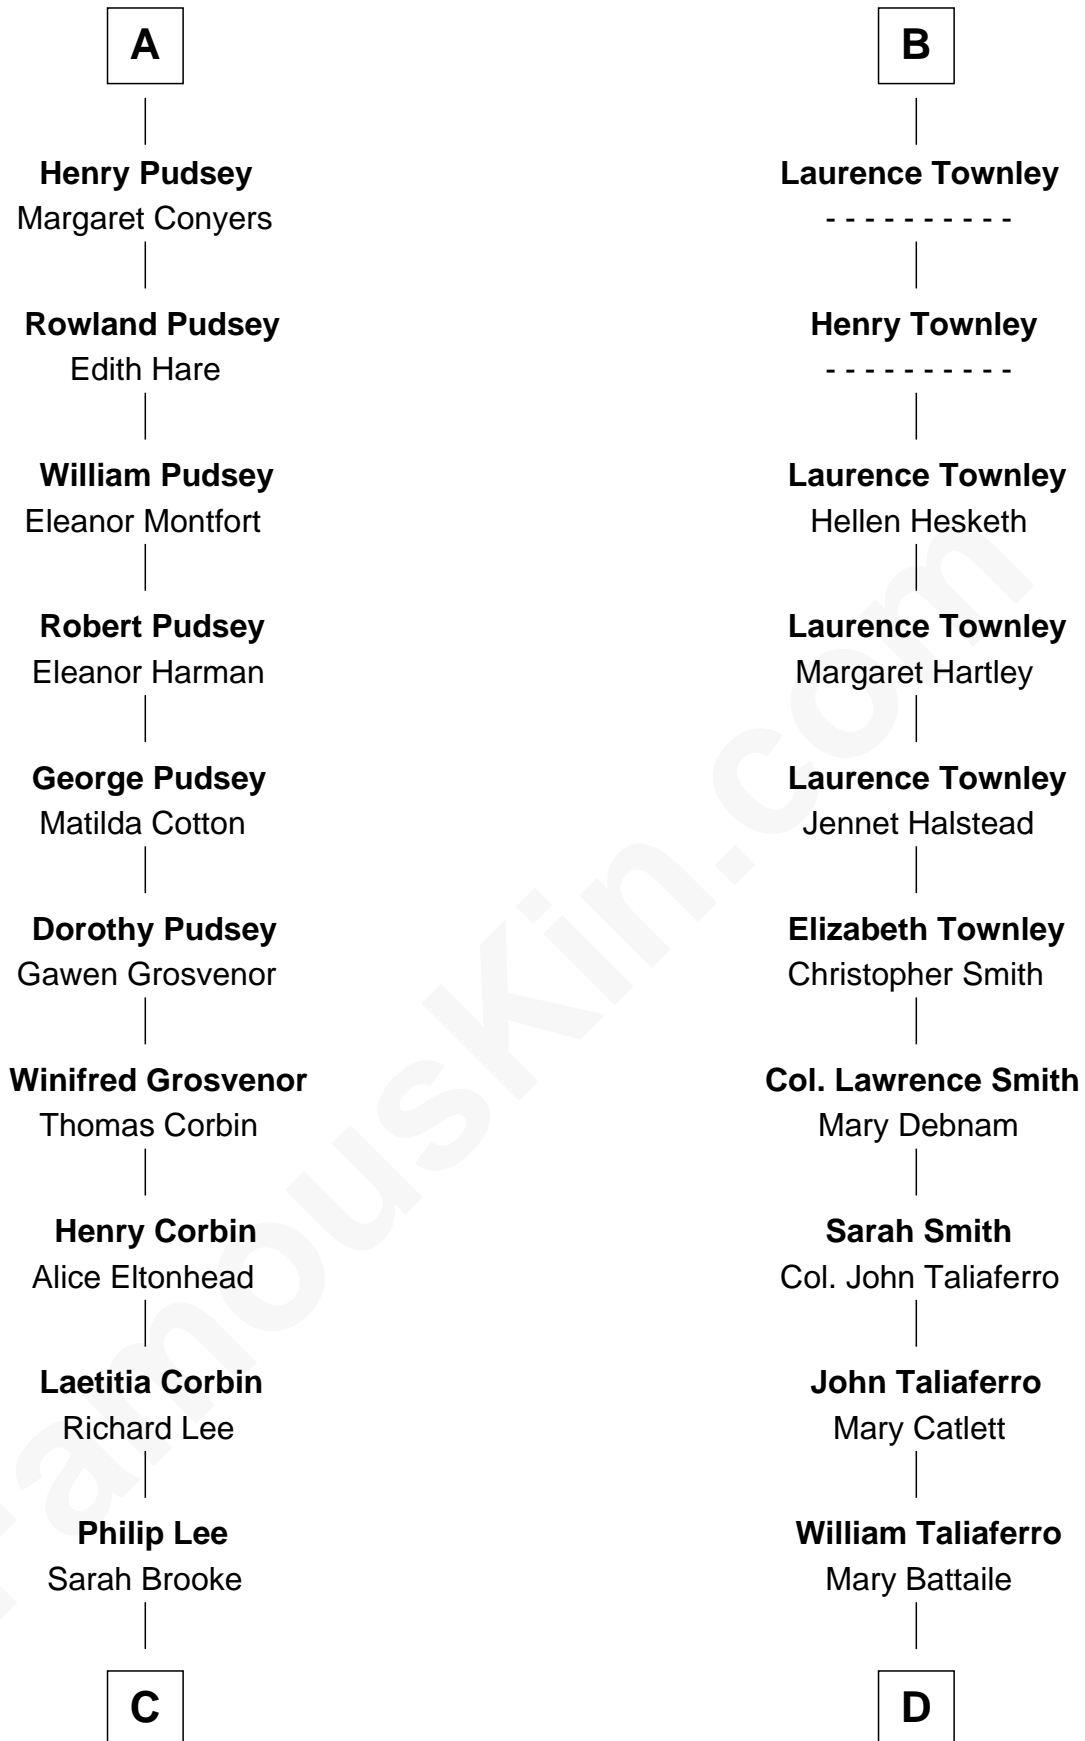

FamousKin.com Relationship Chart of

Thomas Sim Lee

2nd and 7th Governor of Maryland

18th cousin 3 times removed of

General George C. Marshall

Author of "The Marshall Plan"

Sir William de Ros

Eustache Fitz Ralph

C

Thomas Lee
Christiana Sim

Thomas Sim Lee
2nd and 7th Governor of Maryland

D

Nicholas Taliaferro
Ann Champe Taliaferro

Matilda Battaile Taliaferro
Martin Marshall

William Champe Marshall
Susan Myers

George Catlett Marshall
Laura Emily Bradford