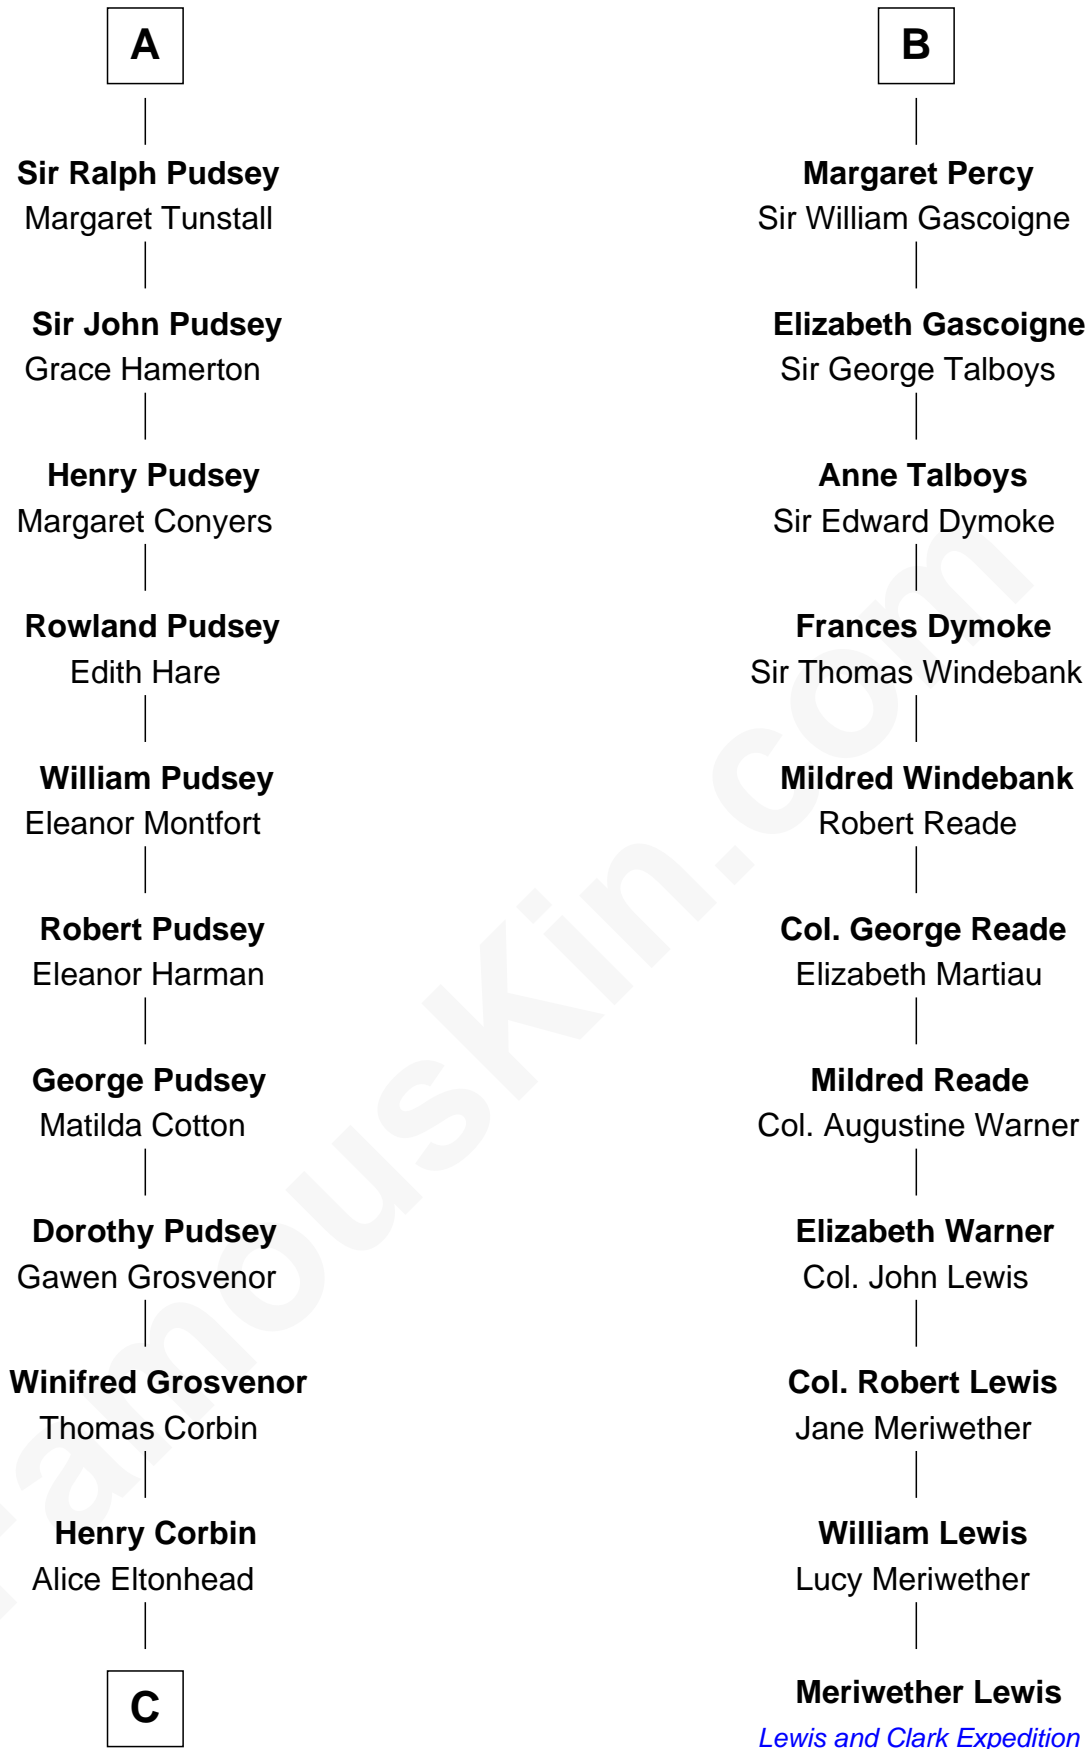

FamousKin.com Relationship Chart of

Thomas Sim Lee

2nd and 7th Governor of Maryland

17th cousin 3 times removed of

Meriwether Lewis

Lewis and Clark Expedition

C

—
Laetitia Corbin

Richard Lee

—
Philip Lee

Sarah Brooke

—
Thomas Lee

Christiana Sim

—
Thomas Sim Lee

2nd and 7th Governor of Maryland

FamousKin.com