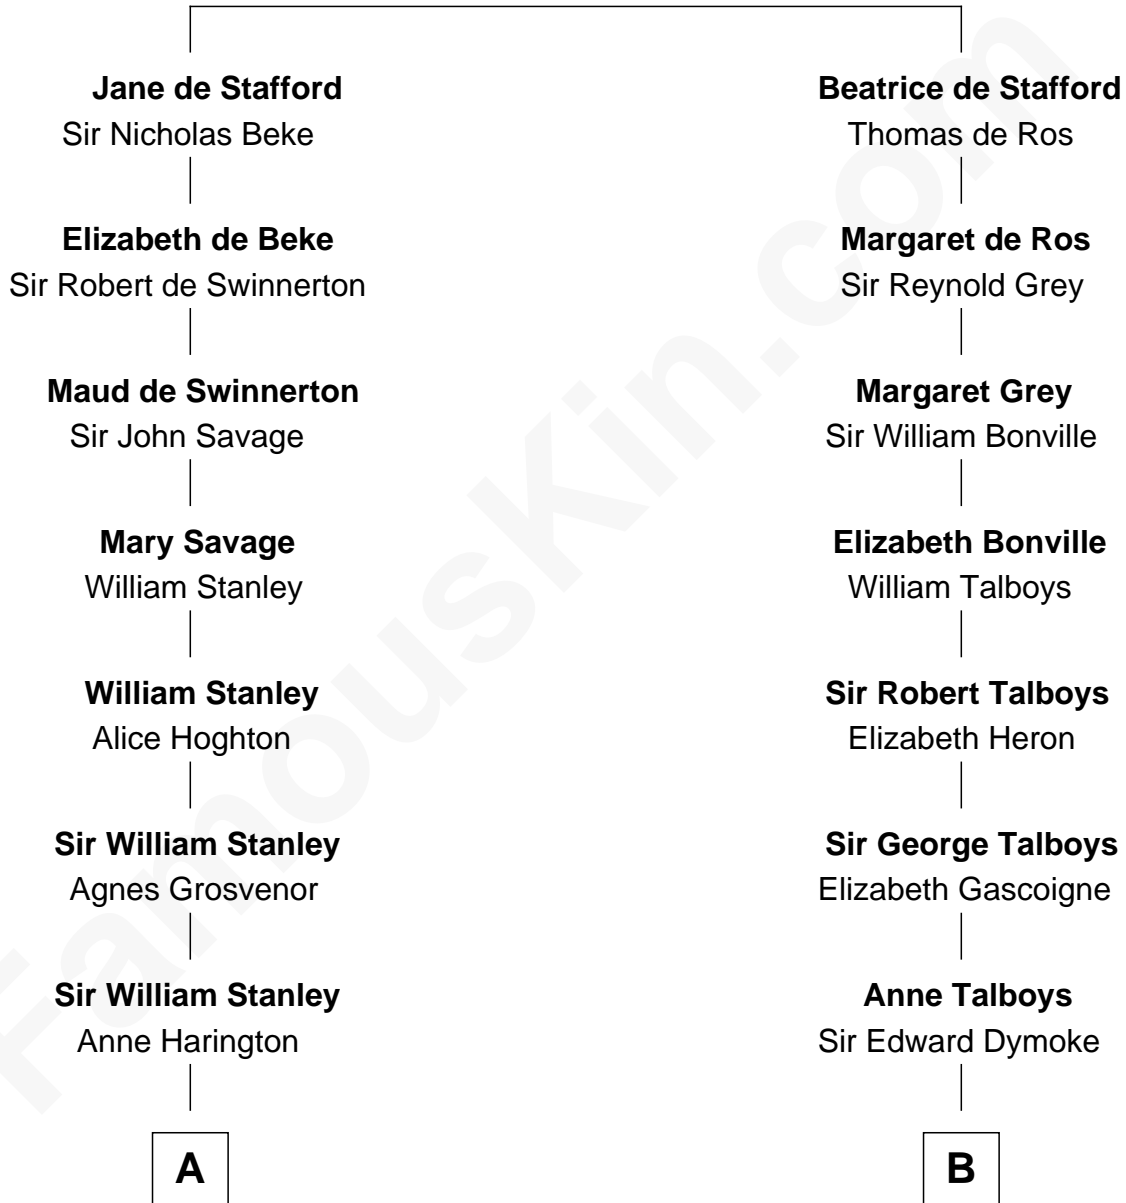

Ralph de Stafford

with wife
Katherine de Hastang

with wife
Margaret de Audley