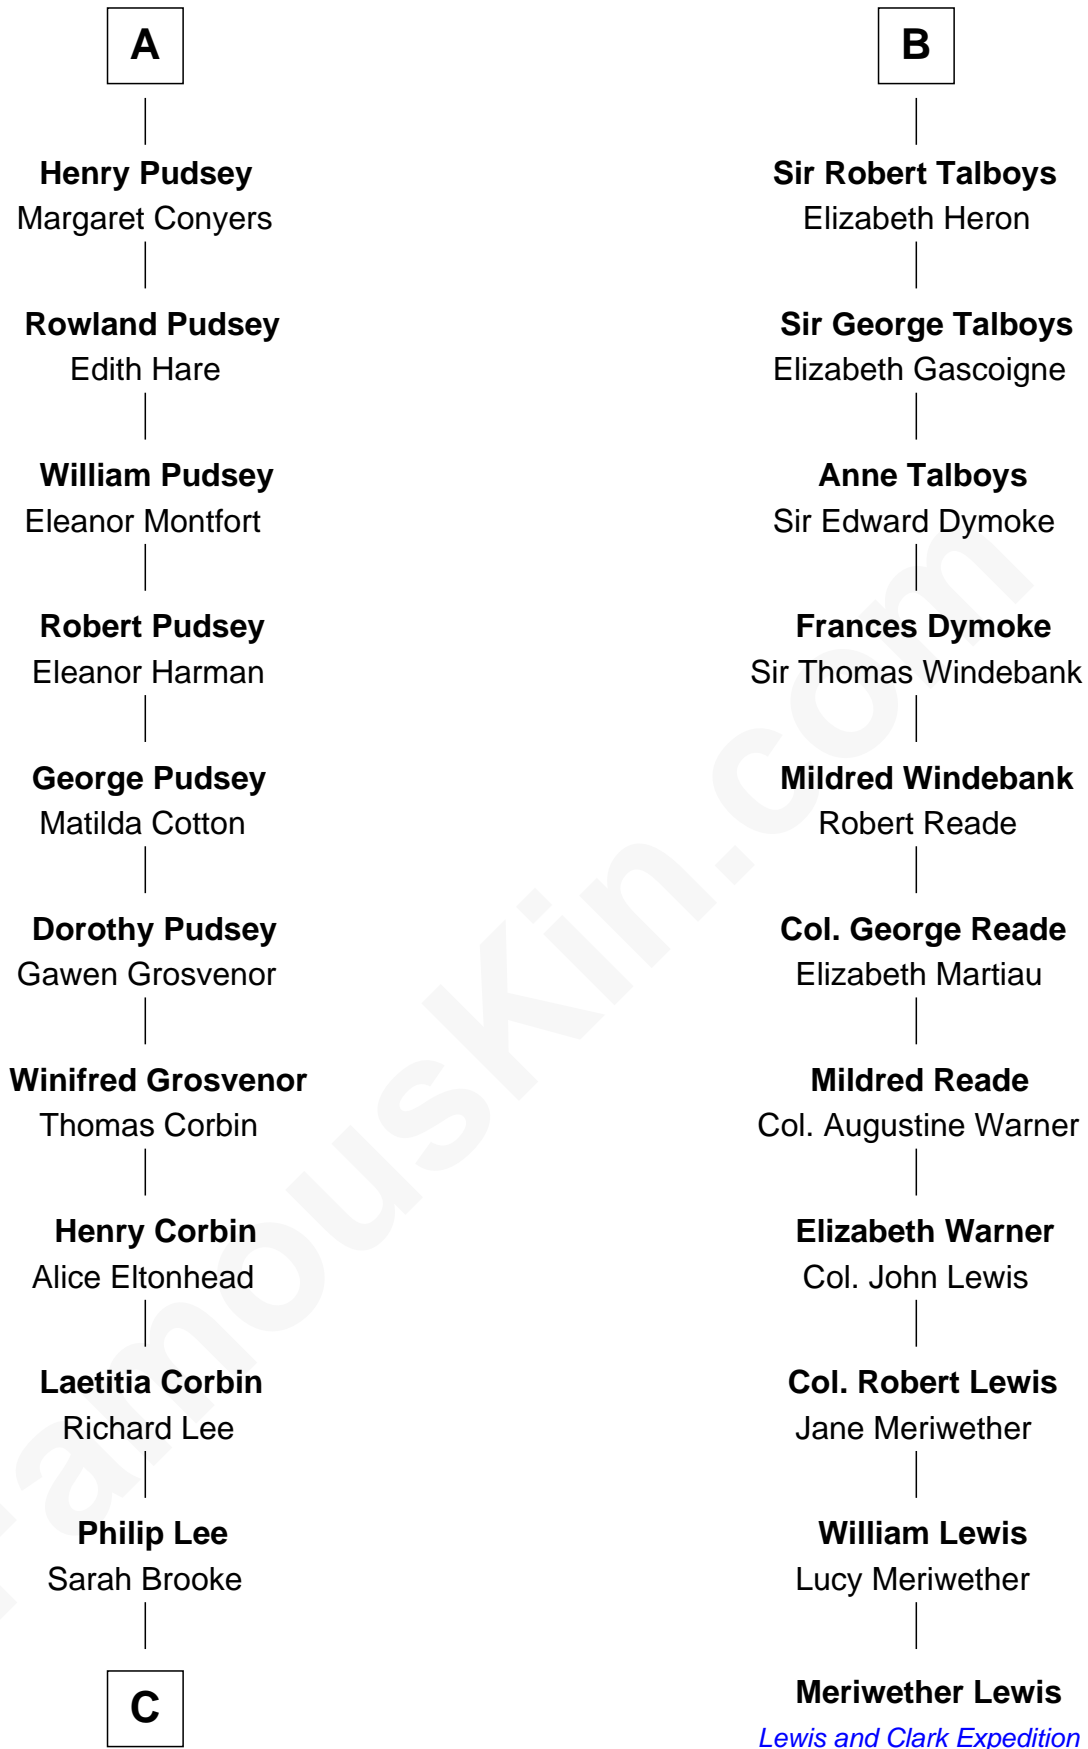

FamousKin.com

Relationship Chart of

Thomas Sim Lee

2nd and 7th Governor of Maryland

17th cousin 1 time removed of

Meriwether Lewis

Lewis and Clark Expedition

William de Odingsells

Henry FitzHugh

Eleanor Fitzhugh

Sir Thomas Tunstall

Margaret Tunstall

Sir Ralph Pudsey

Sir John Pudsey

Grace Hamerton

A

Ida de Odingsells

Sir Roger de Herdeburgh

Ela Herdeburgh

Sir William de Boteler

Ankaret le Boteler

John le Strange

Eleanor le Strange

Sir Reynold de Grey

Sir Reynold Grey

Margaret de Ros

Margaret Grey

Sir William Bonville

Elizabeth Bonville

William Talboys

B

C