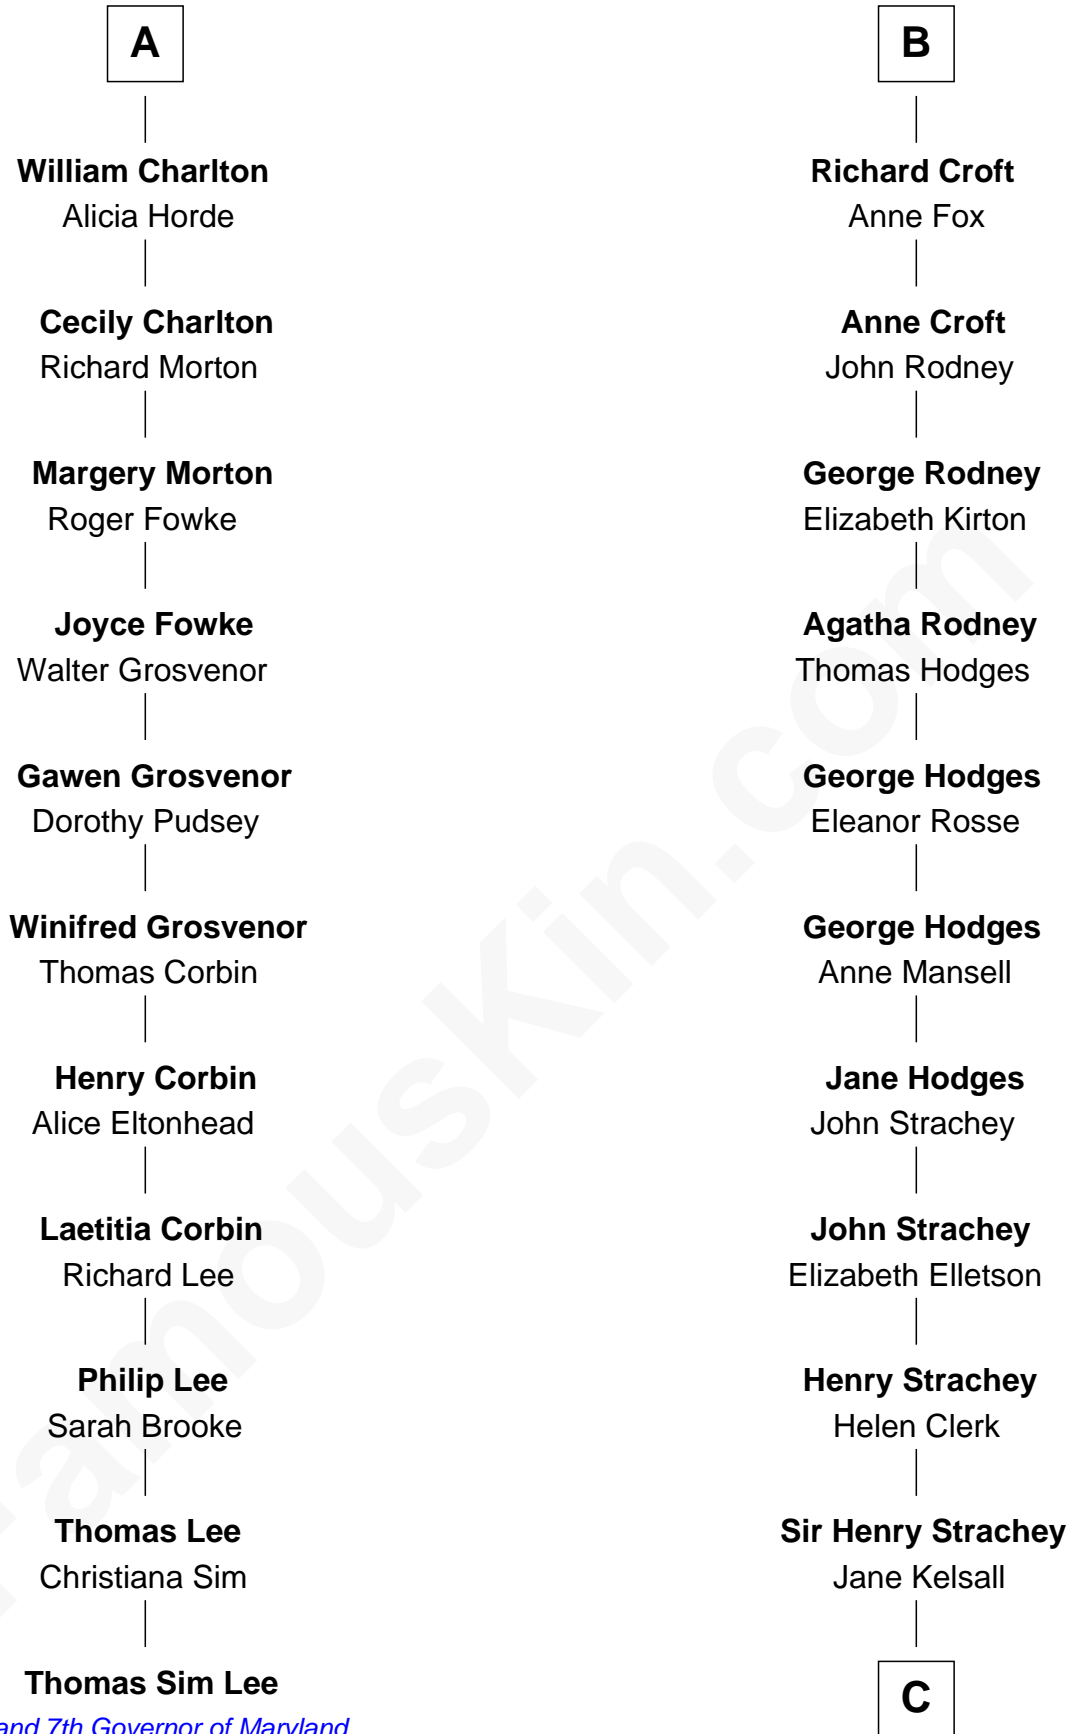

FamousKin.com

Relationship Chart of

Thomas Sim Lee

2nd and 7th Governor of Maryland

17th cousin 2 times removed of

Lytton Strachey

Author and Co-Founder of Bloomsbury Group

Sir Roger de Somery

Joan de Somery

John IV le Strange

John V le Strange

Maud de Walton

Elizabeth le Strange

Gruffydd ap Madog

Gruffydd Fychan ap Gruffydd

Elen ferch Thomas ap Llewelyn

Owen Glendower

Margaret Hanmer

Janet ferch Owain

Sir John de Croft

William de Croft

Margaret Walwyn

B

C