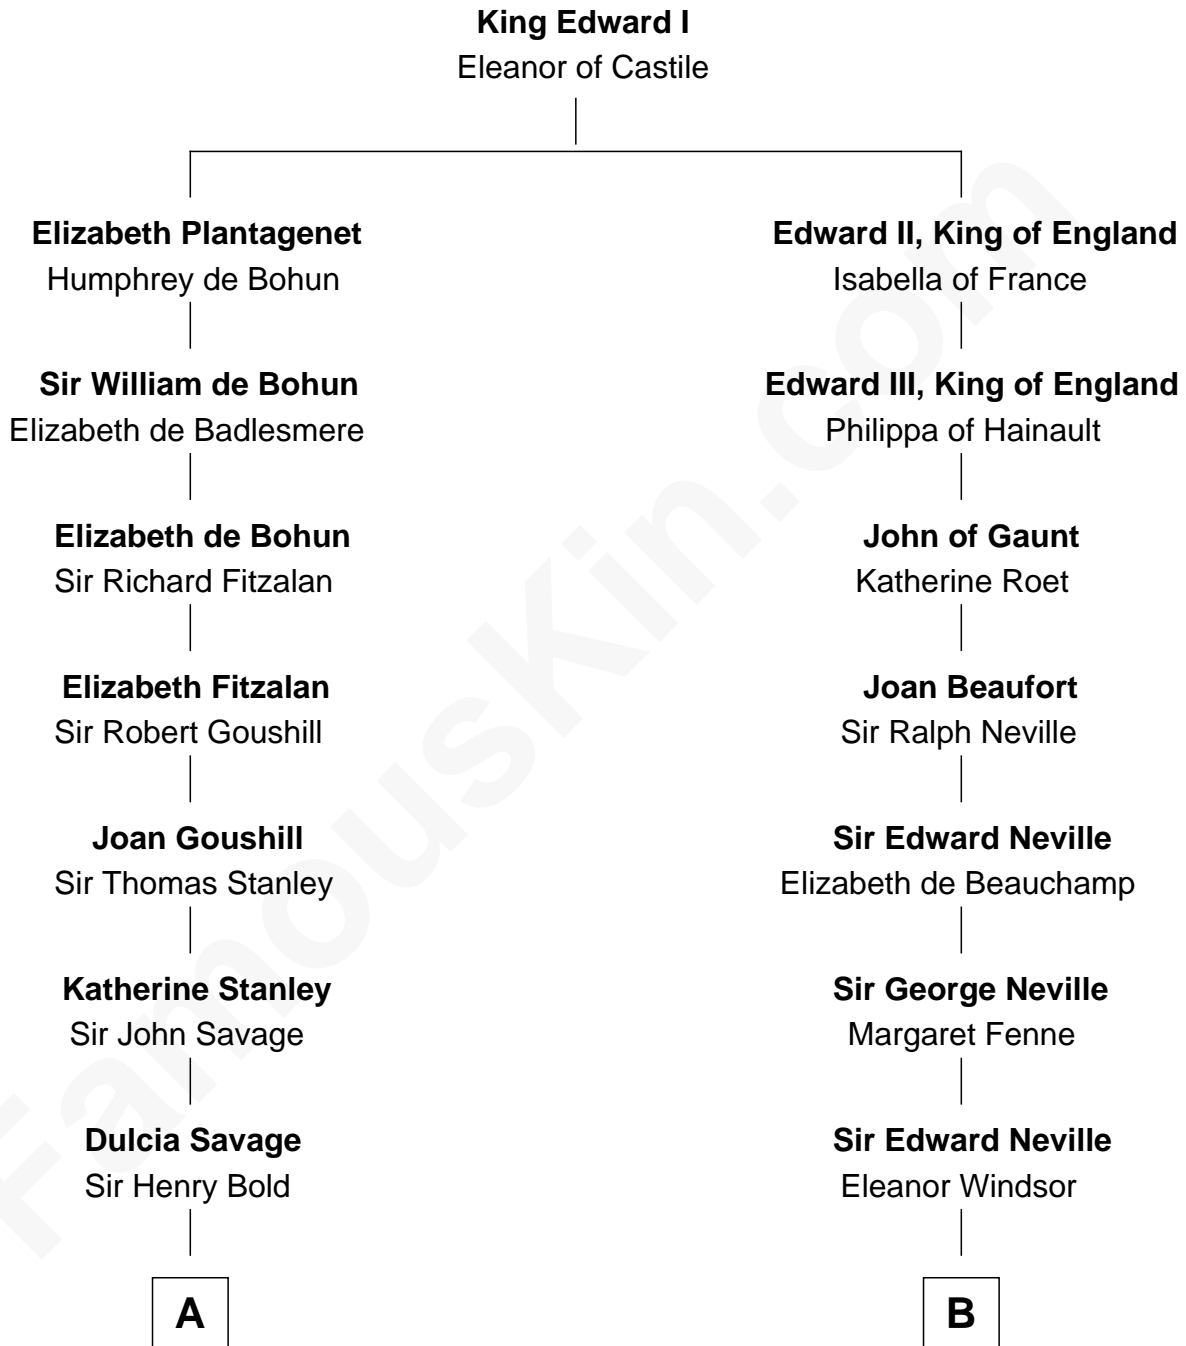

FamousKin.com Relationship Chart of

Thomas Sim Lee

2nd and 7th Governor of Maryland

15th cousin 2 times removed of

Lytton Strachey

Author and Co-Founder of Bloomsbury Group

A

Maud Bold
Thomas Gerard

Jennet Gerard
Richard Eltonhead

William Eltonhead
Anne Bowers

Richard Eltonhead
Anne Sutton

Alice Eltonhead
Henry Corbin

Laetitia Corbin
Richard Lee

Philip Lee
Sarah Brooke

Thomas Lee
Christiana Sim

Thomas Sim Lee
2nd and 7th Governor of Maryland